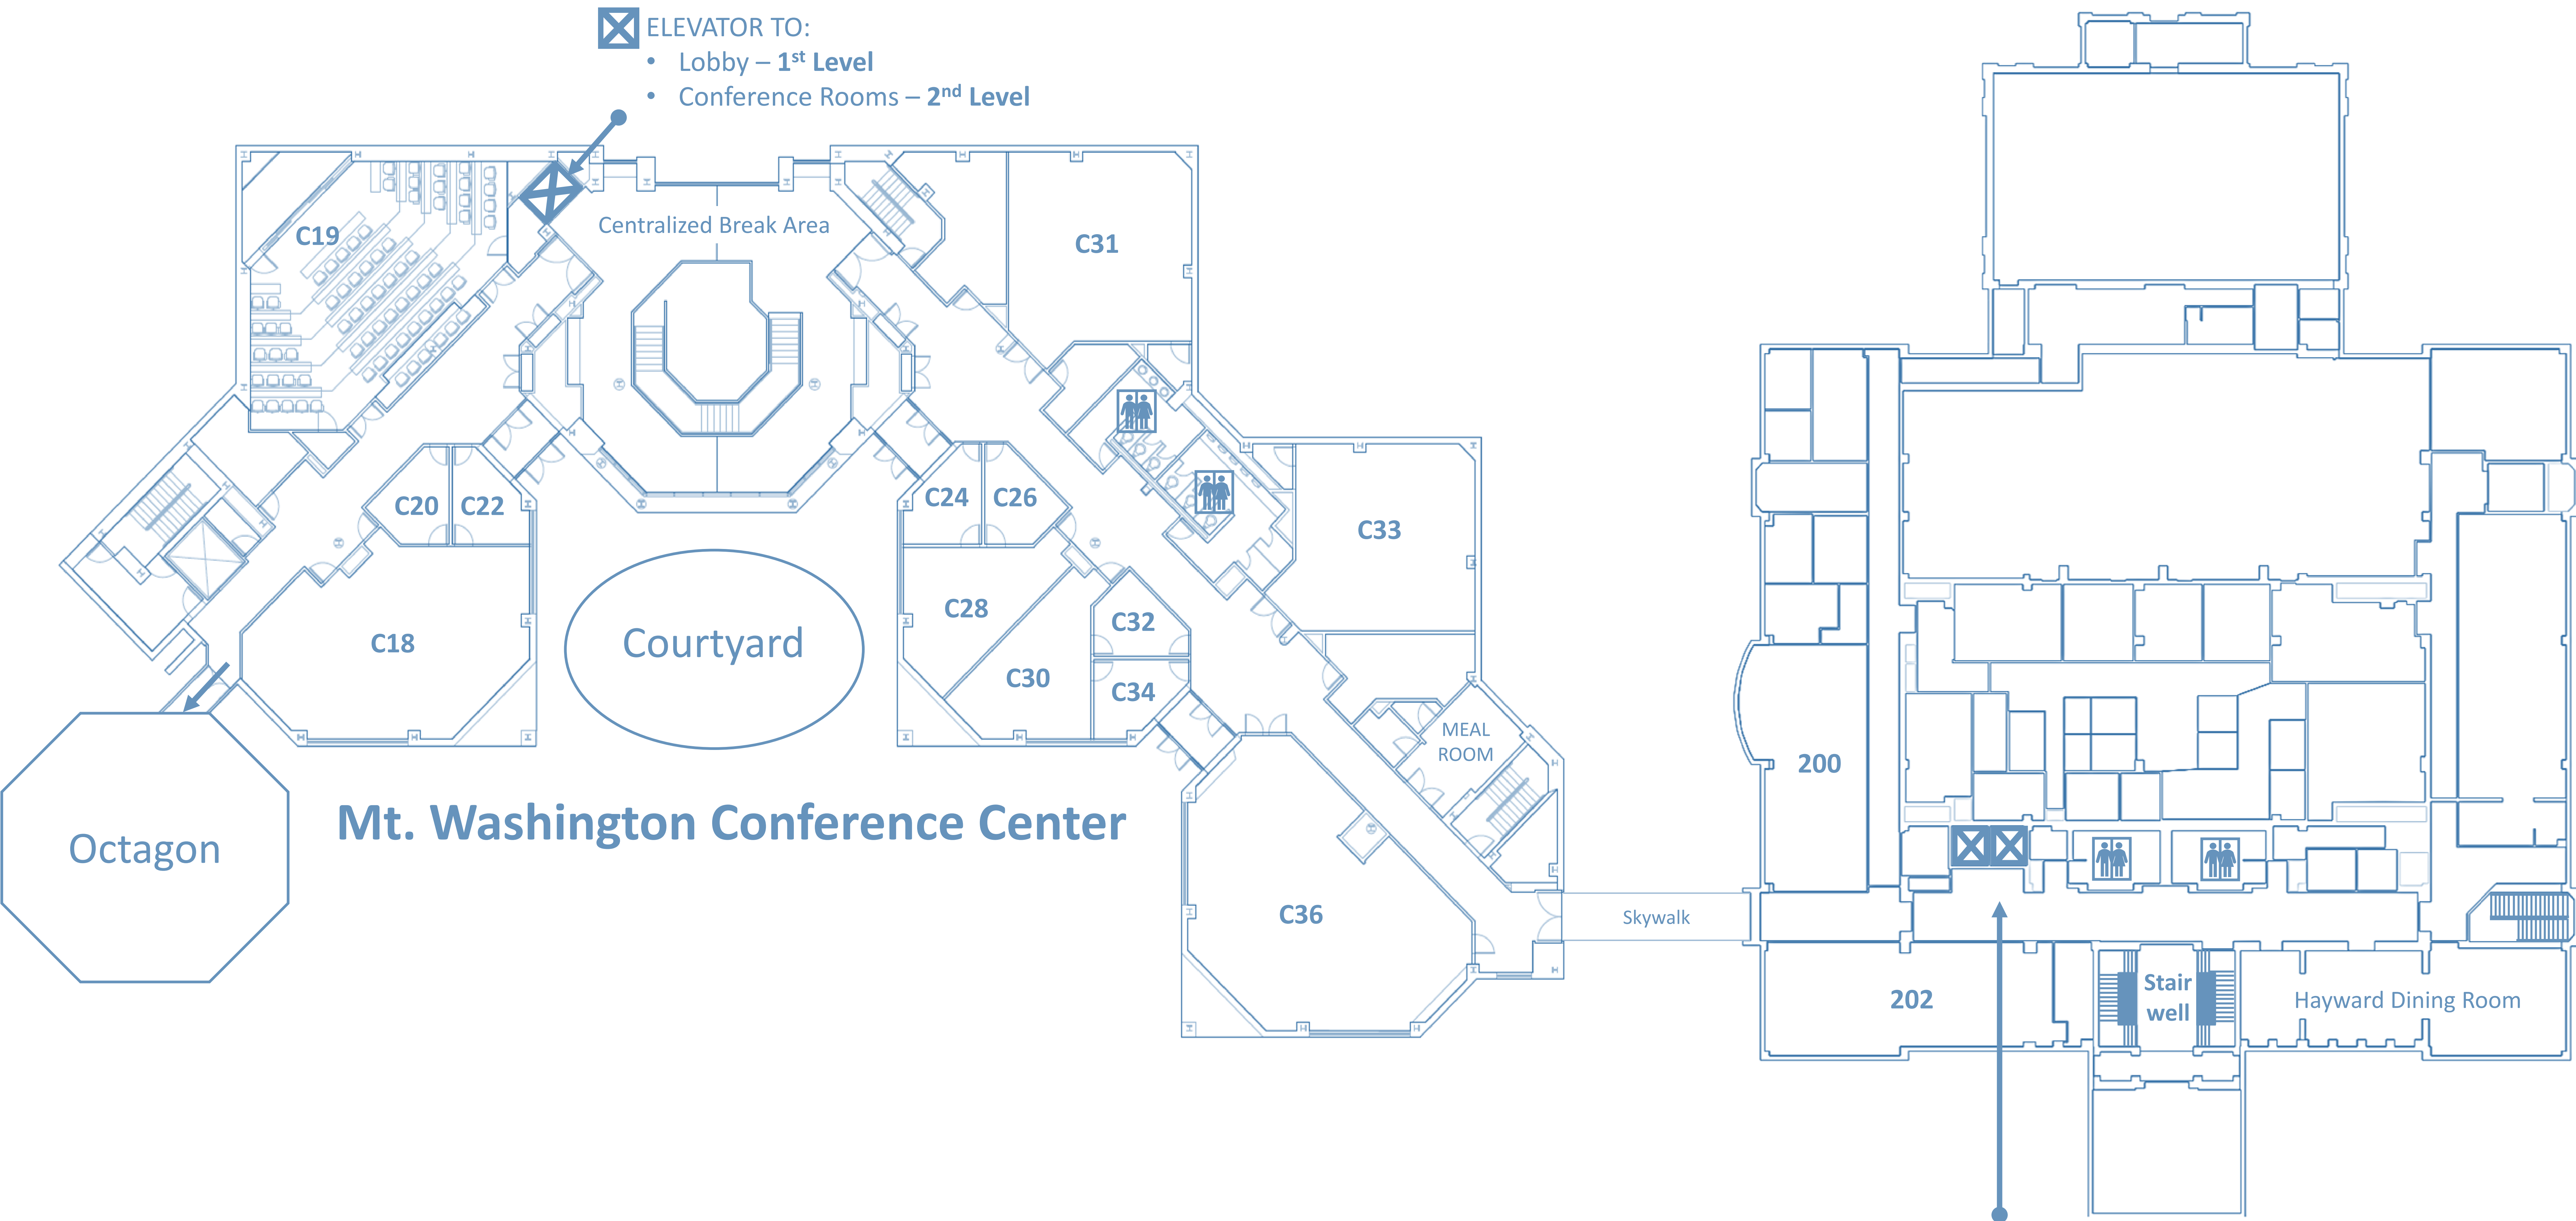

- ⊠ ELEVATORS TO:**
- Conference Rooms – **2<sup>nd</sup> Level**
  - Hayward Dining Room – **2<sup>nd</sup> Level**
  - Access to Conference Center and Octagon – **2<sup>nd</sup> Level**
  - Mt. Washington Room – **3<sup>rd</sup> Level**

- ☒ ELEVATOR TO:
- Lobby – 1<sup>st</sup> Level
  - Conference Rooms – 2<sup>nd</sup> Level

- ☒ ELEVATOR TO:
- Dining Terrace – 1<sup>st</sup> Level
  - Fitness Center – 1<sup>st</sup> Level
  - Vending – 1<sup>st</sup> Level
  - Pullen Plaza – 1<sup>st</sup> Level
  - Conference Rooms – 2<sup>nd</sup> Level
  - Hayward Dining Room – 2<sup>nd</sup> Level
  - Mt. Washington Room – 3<sup>rd</sup> Level