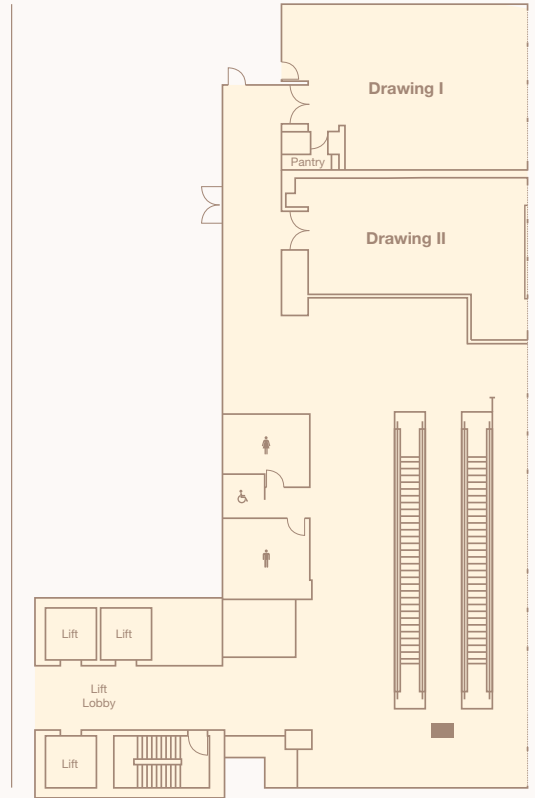

*The Okura Prestige*  
BANGKOK

3<sup>RD</sup> FLOOR

2<sup>ND</sup> FLOOR

| Function Room   | Size<br>W x L x H  | Area<br>(sqm) | Capacity    |             |             |              |               |                   |
|-----------------|--------------------|---------------|-------------|-------------|-------------|--------------|---------------|-------------------|
|                 |                    |               | Theatre<br> | Banquet<br> | U-shape<br> | Cocktail<br> | Classroom<br> | Hollow Square<br> |
| Grand Ballroom  | 13 x 29.5 x 9      | 383.5         | 350         | 200         | 93          | 350          | 156           | 108               |
| Ballroom I      | 13 x 13 x 9        | 169           | 130         | 80          | 45          | 150          | 60            | 60                |
| Ballroom II     | 13 x 16.5 x 9      | 214.5         | 170         | 100         | 51          | 200          | 72            | 66                |
| Sora Room       | 6.3 x 22.4 x 6     | 141           | 120         | 80          | 60          | 100          | 60            | 72                |
| Drawing Room I  | 8.45 x 11.25 x 3.5 | 95            | 60          | 40          | 24          | 50           | 36            | 20                |
| Drawing Room II | 5.85 x 11.25 X 3.5 | 66            | N/A         | N/A         | N/A         | N/A          | N/A           | 16                |