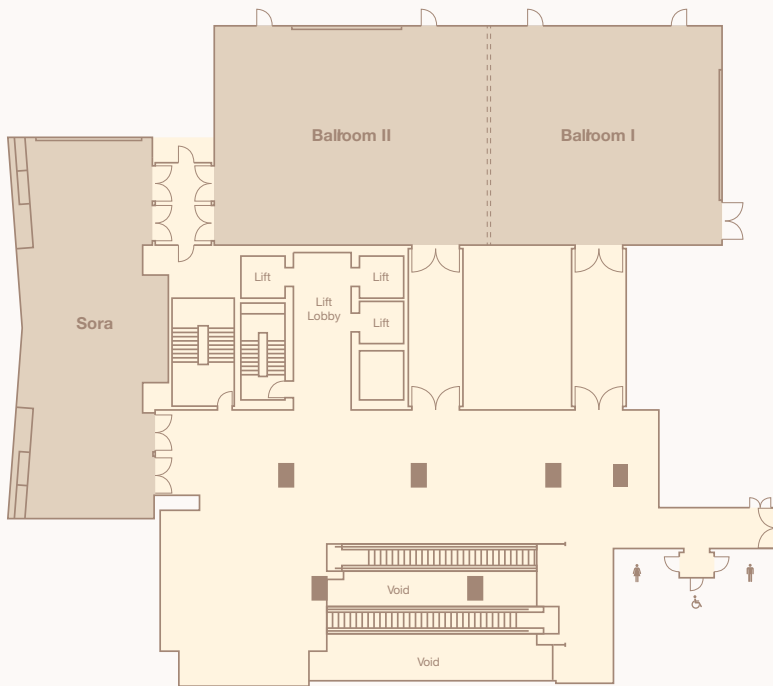

*The Okura Prestige*  
BANGKOK

3<sup>RD</sup> FLOOR

2<sup>ND</sup> FLOOR

| Function Room   | Size<br>W x L x H  | Area<br>(sqm) | Capacity    |             |             |              |               |                   |
|-----------------|--------------------|---------------|-------------|-------------|-------------|--------------|---------------|-------------------|
|                 |                    |               | Theatre<br> | Banquet<br> | U-shape<br> | Cocktail<br> | Classroom<br> | Hollow Square<br> |
| Grand Ballroom  | 13 x 29.5 x 9      | 383.5         | 350         | 200         | 93          | 350          | 156           | 108               |
| Ballroom I      | 13 x 13 x 9        | 169           | 130         | 80          | 45          | 150          | 60            | 60                |
| Ballroom II     | 13 x 16.5 x 9      | 214.5         | 170         | 100         | 51          | 200          | 72            | 66                |
| Sora Room       | 6.3 x 22.4 x 6     | 141           | 120         | 80          | 60          | 100          | 60            | 72                |
| Drawing Room I  | 8.45 x 11.25 x 3.5 | 95            | 60          | 40          | 24          | 50           | 36            | 20                |
| Drawing Room II | 5.85 x 11.25 X 3.5 | 66            | N/A         | N/A         | N/A         | N/A          | N/A           | 16                |