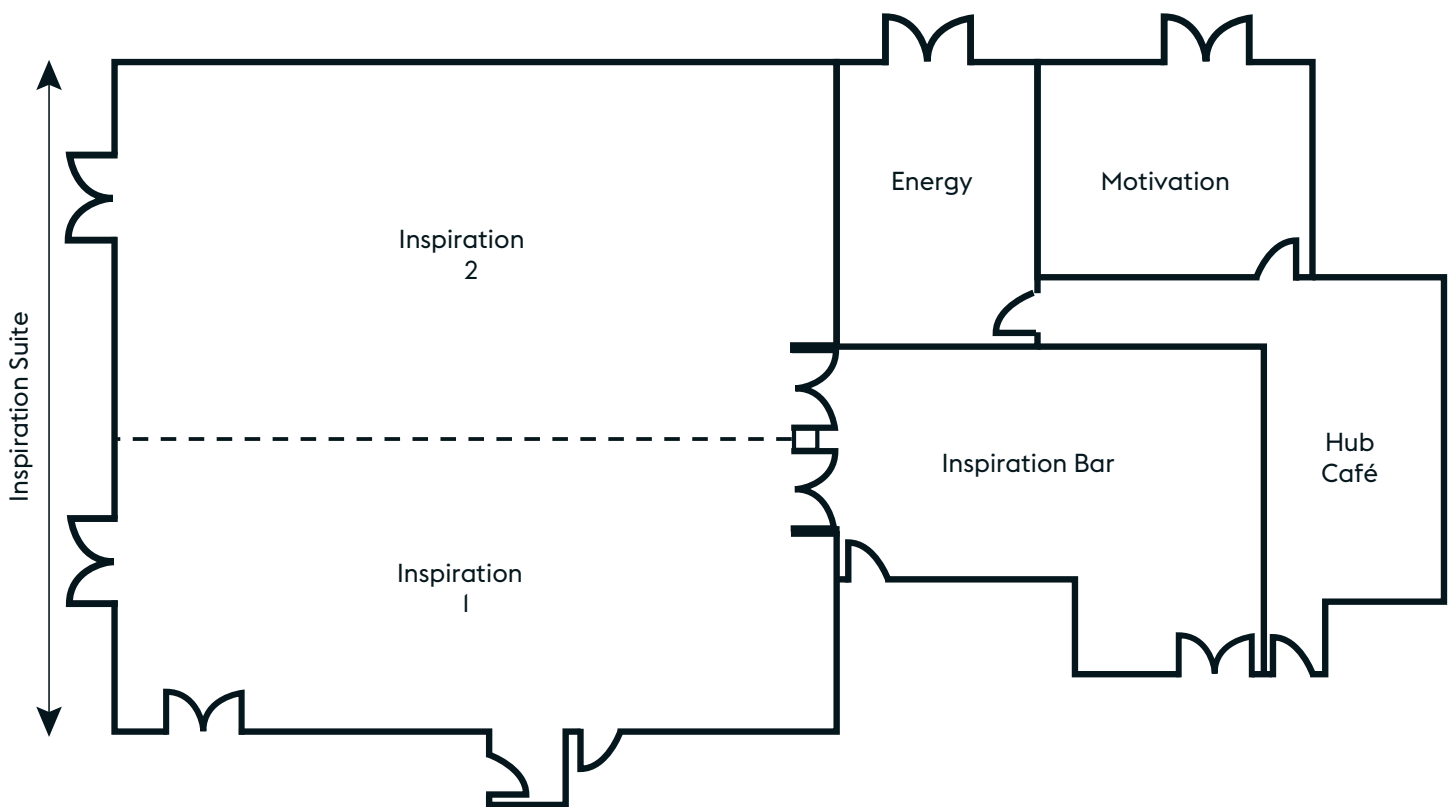

MEETING, EVENTS AND BANQUETING

FLOOR PLAN

Room Name	THEATRE STYLE	CLASSROOM STYLE	BOARDROOM STYLE	CABARET STYLE	BANQUETING STYLE	DINNER DANCE	U-SHAPE STYLE	MAXIMUM HEIGHT (M)	MAXIMUM LENGTH (M)	MAXIMUM WIDTH (M)
Inspiration Suite	400	150	80	160	220	180	100	3.5	16.50	15.50
Inspiration 1	120	60	50	40	80	60	60	3.5	16.50	6.80
Inspiration 2	200	80	50	60	120	80	80	3.5	16.50	8.60
Energy	40	-	14	-	-	-	-	3.2	4.62	6.49
Motivation	40	-	14	-	-	-	-	3.2	4.83	6.39