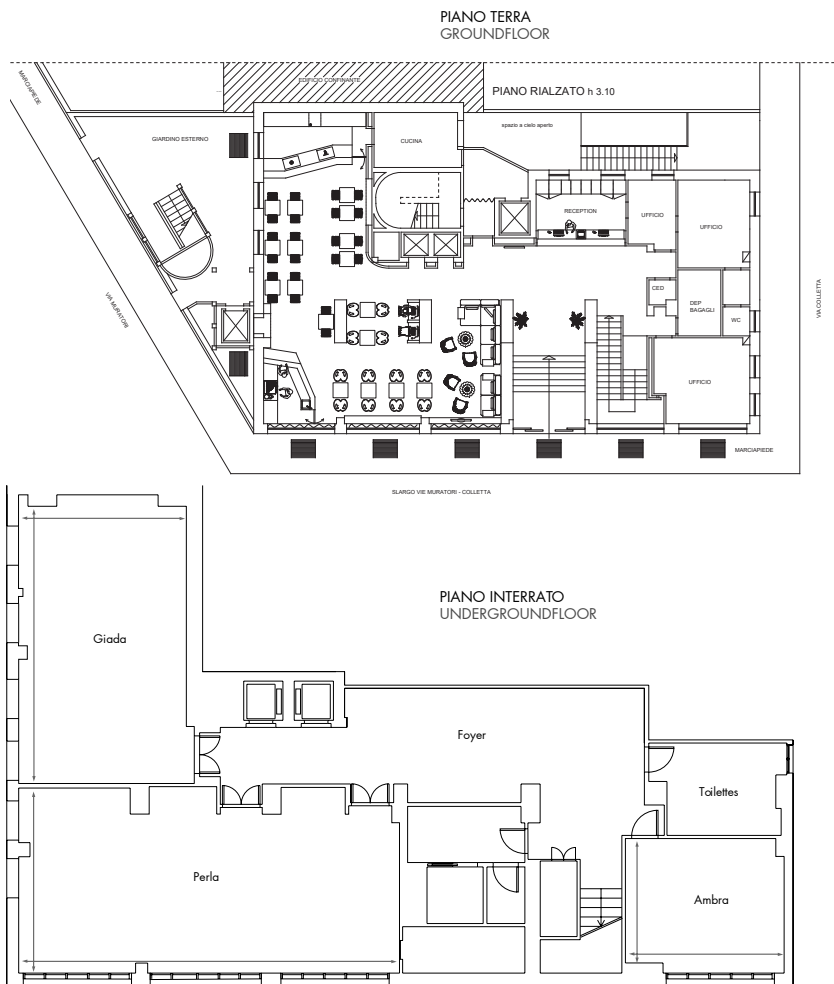

ATTREZZATURE STANDARD GRATUITE / FREE STANDARD MEETING EQUIPMENTS

Lavagna a fogli mobili / Flip Chart   Blocco note e penna / Stationary   Hospitality desk / Hospitality desk
Schermo / Screen

SERVIZI SU RICHIESTA / SERVICES ON REQUEST

Referente congressuale in loco / Meeting specialist on site   Traduzione simultanea / Simultaneous translation   Allestimenti floreali / Flower decorations
Servizio segreteria / Secretary service   Business centre / Business centre   Assistenza Tecnica / Technical Assistance
Servizio hostess / Hostesses   Servizi fotografici / Photo service

ATTREZZATURE SU RICHIESTA / MEETING EQUIPMENTS ON REQUEST

Videobeam (videoproiettore collegabile a PC con grande schermo) / LCD projector   Puntatore laser / Laser Marker   Proiezione diapositive / Slide projector
Schermo gigante (a partire da 2x2 mt) / Wide screen   Registrazione audio / Wide screen
Videoconferenza / Videoconference

	Teatro Theatre		Scuola Classroom		Tavolo a U U shape		Tavolo unico Board room		Banchetti Banquets		Cocktail Cocktail		Dimensioni Dimensions	Altezza Height	m² m2	Luce Light
	Standard	Social	Standard	Social	Standard	Social	Standard	Social	Standard	Social						
Perla	49	23	40	20	40	16	45	18	50	-	70	-	12,1x5,9	3	70	✓
Giada	32	20	25	15	25	10	30	12	30	-	50	-	5,3x8,8	3	45	✓
Ambra	14	6	10	5	10	5	10	5	-	-	-	-	5x3,9	3	20	✓

Standard space capacity

Social distancing space capacity