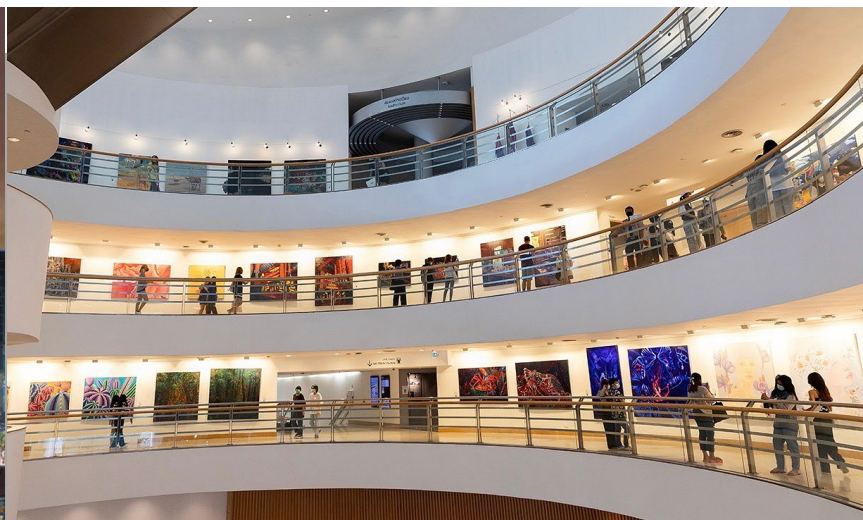

Location

- 27 km drive to Suvarnabhumi Airport
- 22.5 km drive to Don Mueang Airport
- Sky link to BTS Phayathai Station (exit 1)
- 200m walk to Airport Rail Link Phayathai Station (exit2)
- 2 BTS Stations to MBK Center
- 2 BTS Stations to Siam Paragon
- 2 BTS Stations to Bangkok Art and Culture Center
- 3 BTS Stations to Central Chid Lom and 5 mins walk to central world

Eastin Grand Hotel Phayathai

18 Phaya Thai Rd, Thung Phaya Thai, Ratchathewi, Bangkok 10400 Thailand
Tel: +6624832899
Email: rsvn@eastingrandphayathai.com

Facebook: Eastin Grand Hotel Phayathai
Instagram: @eastingrandphayathai