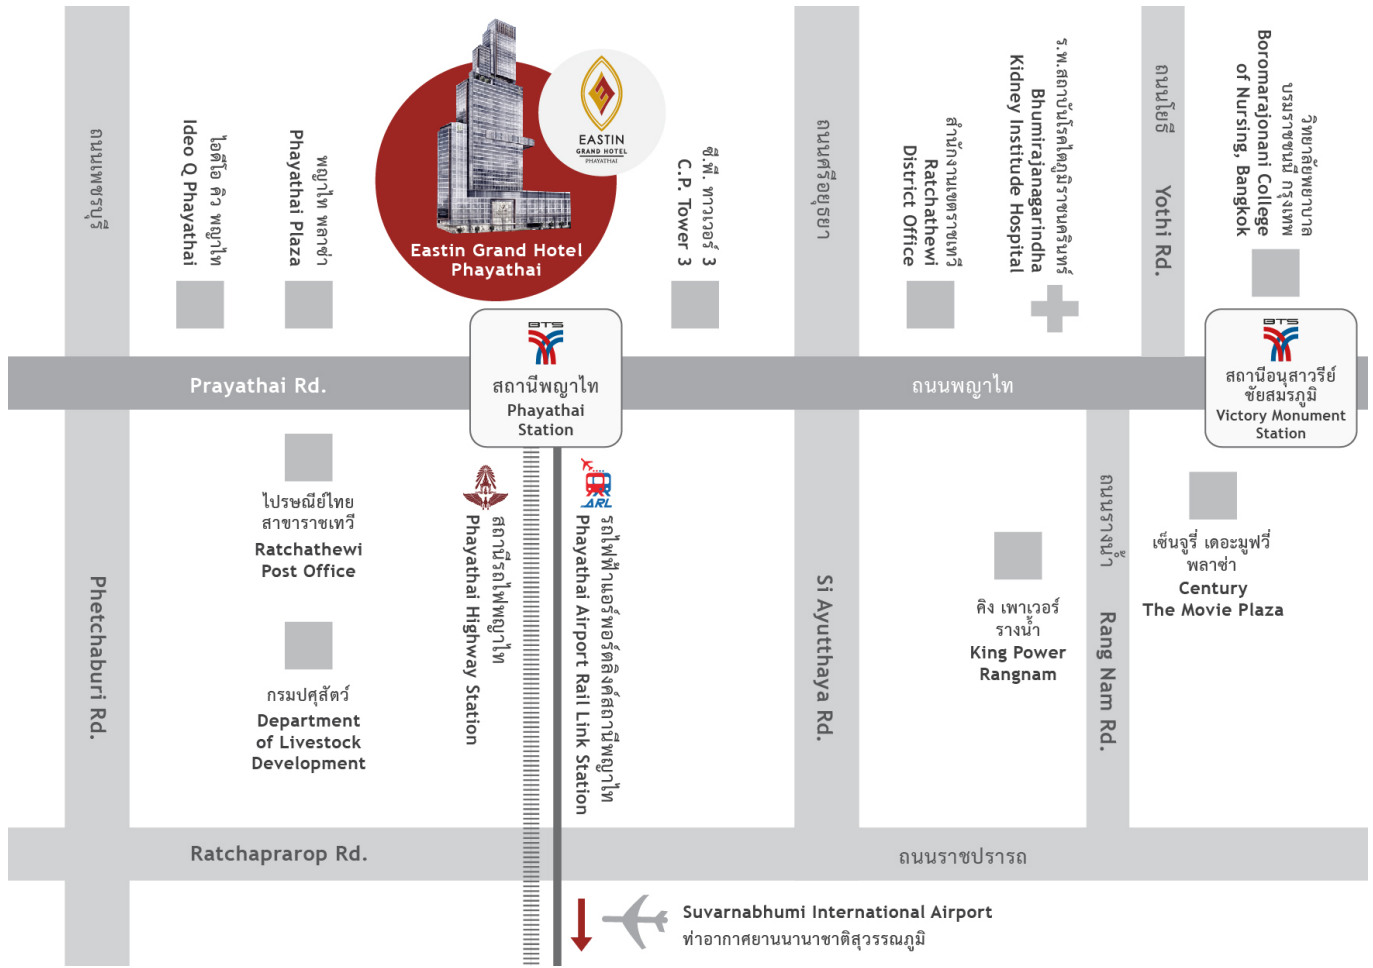

Eastin Grand Hotel Phayathai

EASTIN
GRAND HOTEL
PHAYATHAI

Service and Value Redefined.

Eastin Grand Hotel Phayathai is located in a mixed-use complex with hotel elements, office spaces and retail stores. The hotel is conveniently located with direct access to the Phayathai BTS Skytrain station and only 5 minutes walk from Airport Rail link Phayathai Station. With space for meetings and functions of all types and scales, the hotel provides elegant options for both personal and business events. Whether it be forging new bonds through formal dinners or strengthening old ones through annual parties, the hotel has the perfect venue for you.

Restaurants

THE MARKET@5

The Market@5 is inspired by street food style food trucks and features an eclectic choice of international cuisine focusing on the classic dishes of Thailand, Japan, The Middle East, India, and Mexico and European fare, including Italian and Scandinavian cuisine.

Location

- 27 km drive to Suvarnabhumi Airport
- 22.5 km drive to Don Mueang Airport
- Sky link to BTS Phayathai Station (exit 1)
- 200m walk to Airport Rail Link Phayathai Station (exit2)
- 2 BTS Stations to MBK Center
- 2 BTS Stations to Siam Paragon
- 2 BTS Stations to Bangkok Art and Culture Center
- 3 BTS Stations to Central Chid Lom and 5 mins walk to central world