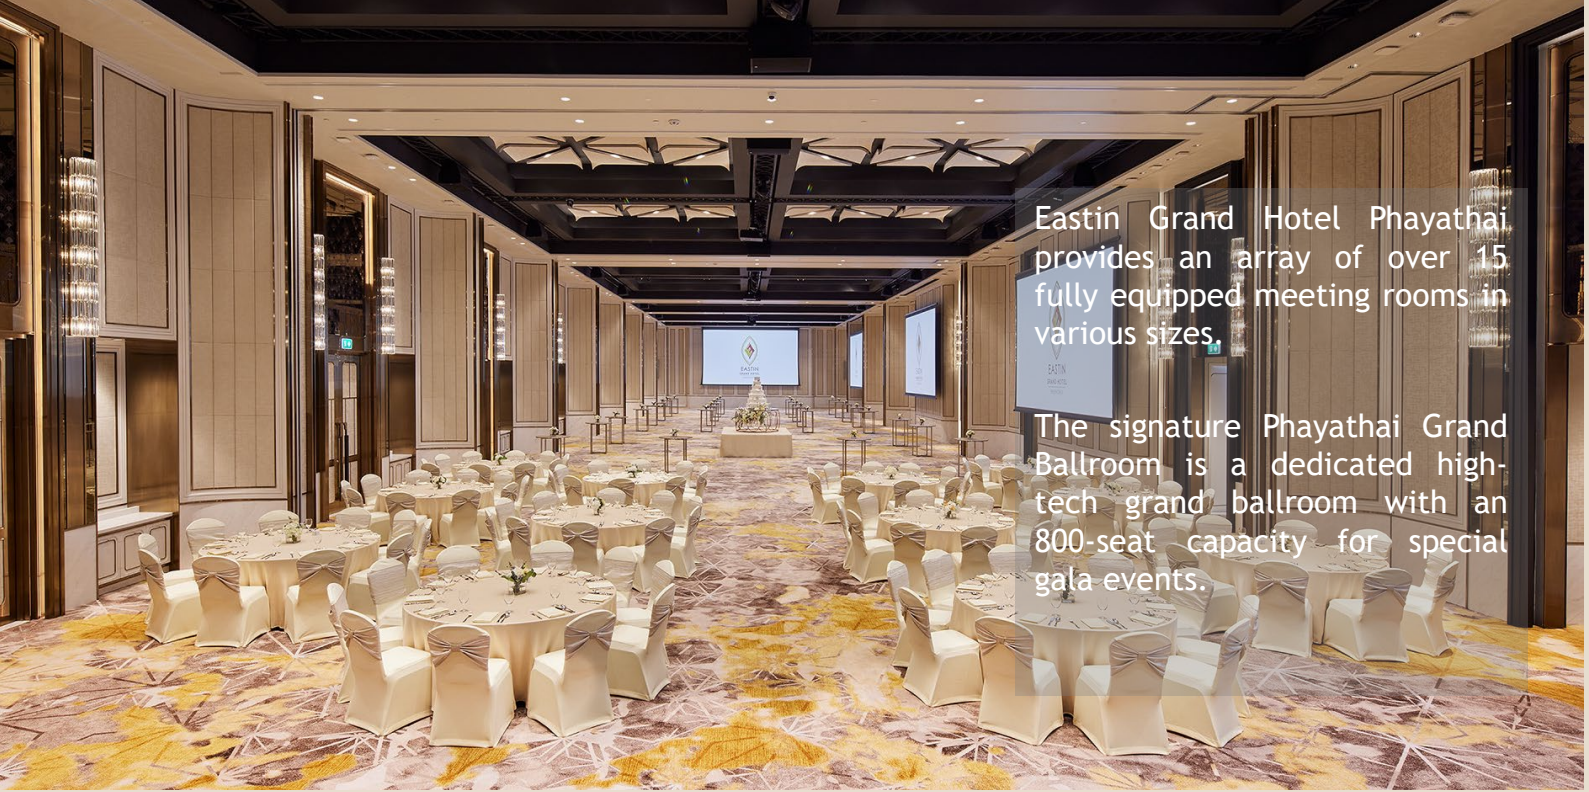

Eastin Grand Hotel Phayathai

EASTIN
GRAND HOTEL
PHAYATHAI

Service and Value Redefined.

Eastin Grand Hotel Phayathai is located in a mixed-use complex with hotel elements, office spaces and retail stores. The hotel is conveniently located with direct access to the Phayathai BTS Skytrain station and only 5 minutes walk from Airport Rail link Phayathai Station. With space for meetings and functions of all types and scales, the hotel provides elegant options for both personal and business events. Whether it be forging new bonds through formal dinners or strengthening old ones through annual parties, the hotel has the perfect venue for you.

Opening Date :
19 May 2023

Owner :
Kamkoong Property Co., Ltd.

Hotel Management :
Absolute Hotel Services Co., Ltd.

Managing Director:
John Westoby

Eastin Grand Hotel Phayathai has 494 modern and stylish guest rooms spanning 30 floors, consisting of eight different room types to suit everyone's diverse needs and styles. Unwind with modern amenities such as individually controlled air-conditioning, a flat-screen TV with satellite channels as well as complimentary wireless internet access. Our comfortable beds and luxury linens will ensure a great night's sleep every time.

Eastin Grand Hotel Phayathai provides an array of over 15 fully equipped meeting rooms in various sizes.

The signature Phayathai Grand Ballroom is a dedicated high-tech grand ballroom with an 800-seat capacity for special gala events.