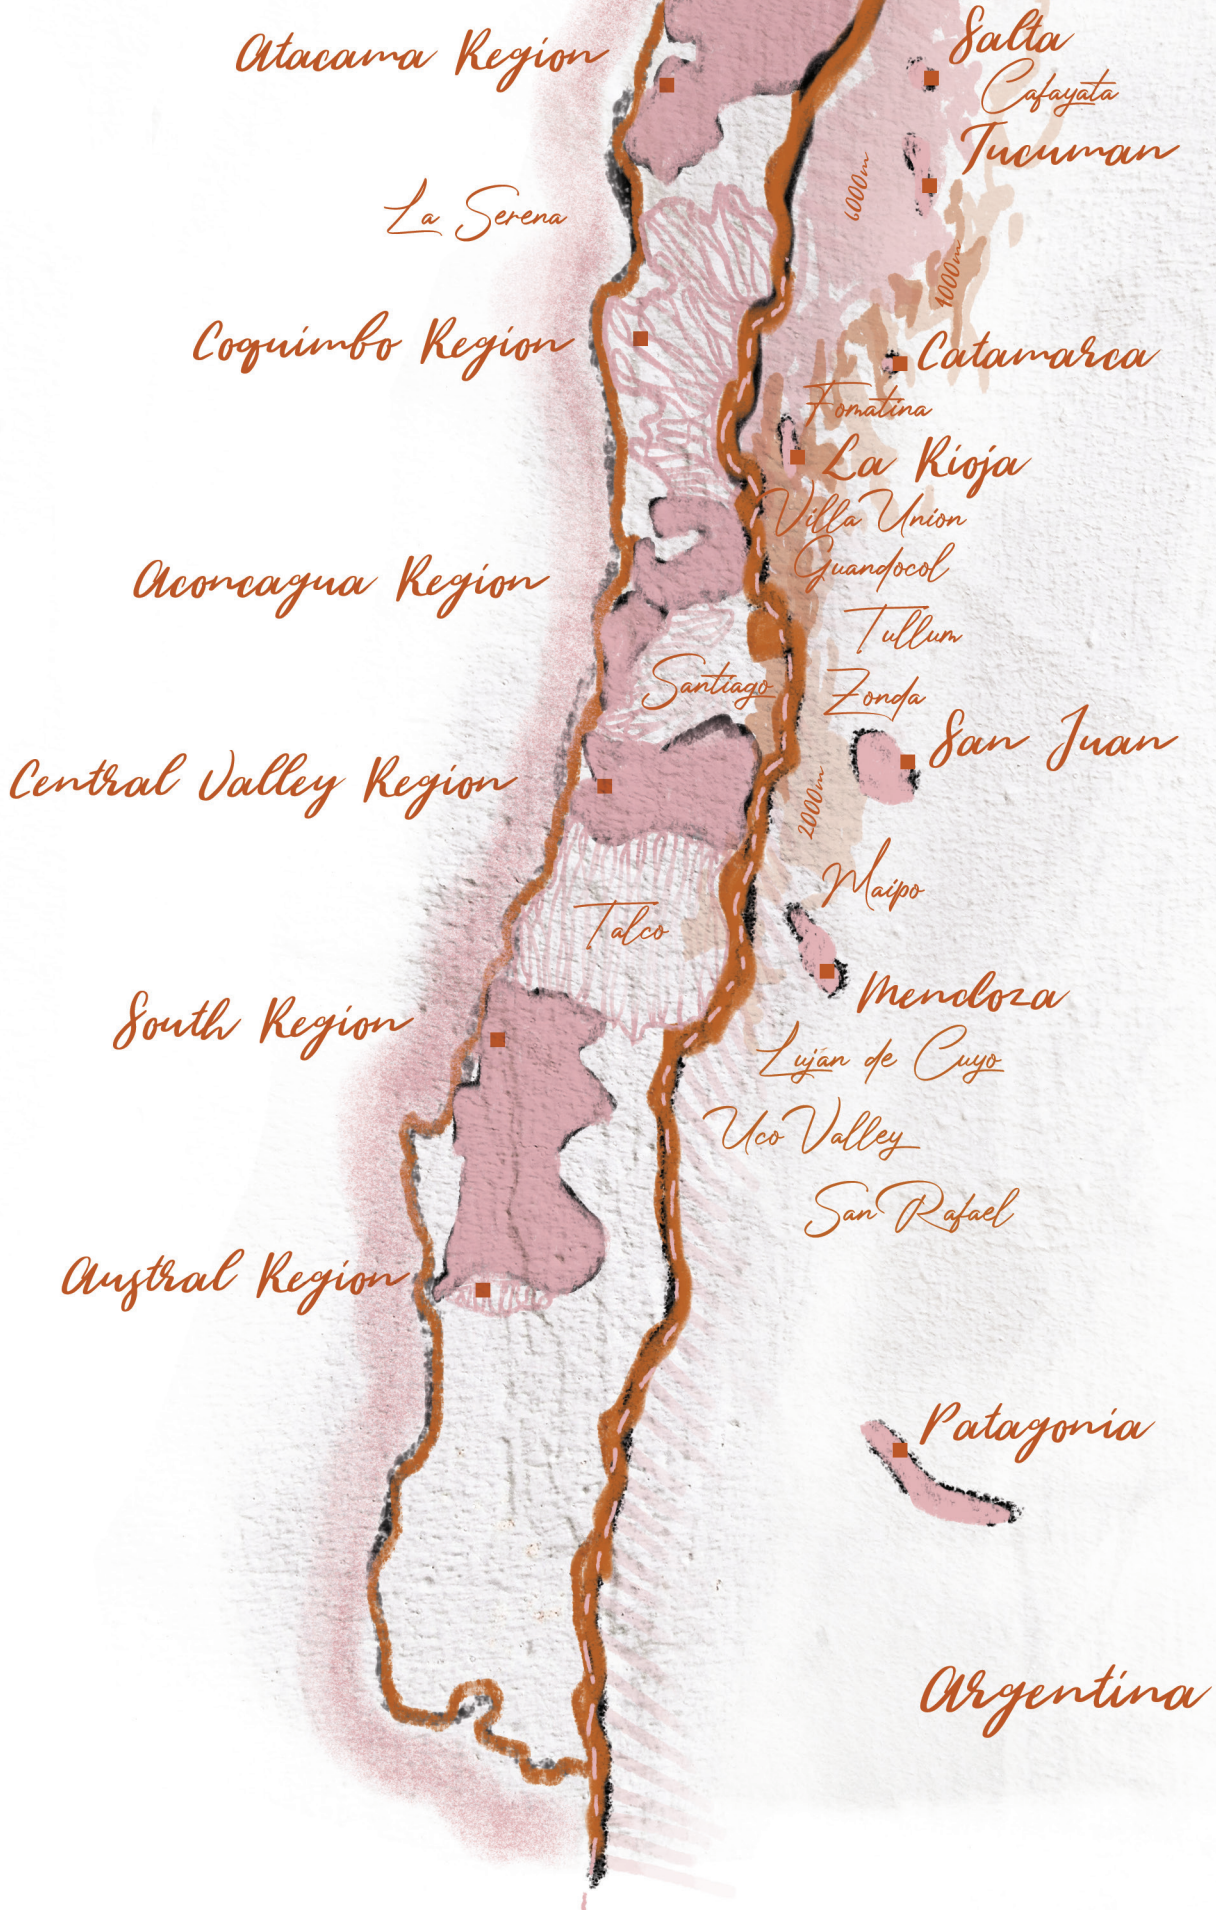

Littorai Wendling Pinot Noir 2015 420

Russian River Valley

DuMol Russian River Valley Pinot Noir 2014 385

Rita Hills

Tyler "La Rinconada" Rita Hills 2014 650

Chile

Atacama Region

La Serena