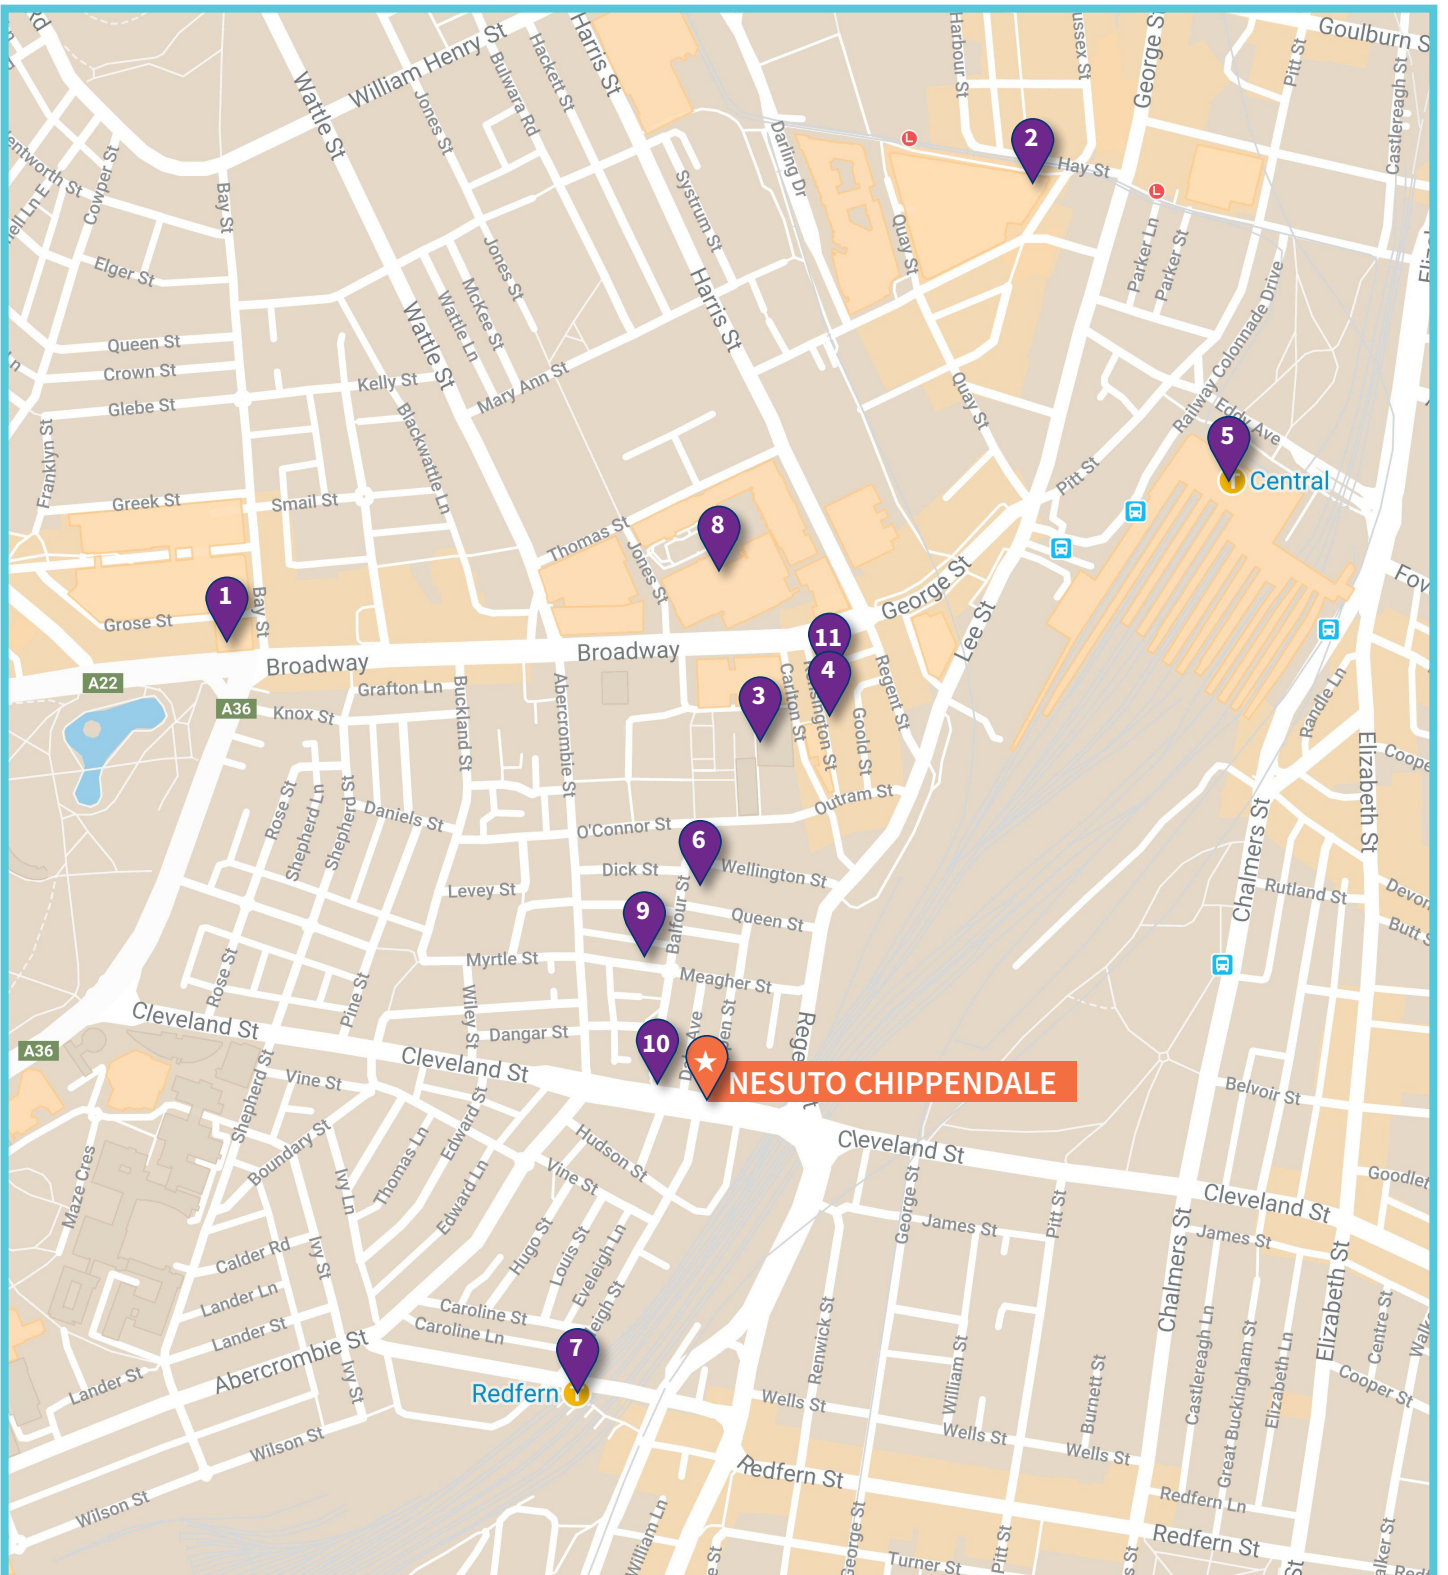

WHAT'S NEARBY

1. Broadway Shopping Centre
2. China Town Paddy's Markets
3. Woolworths Central Park
4. Spice Alley
5. Central Train Station
6. White Rabbit Gallery
7. Redfern Train Station
8. University of Technology Sydney (UTS)
9. Nanda\Hobbs Gallery
10. Bakery Brickfields
11. Gavroche French Restaurant