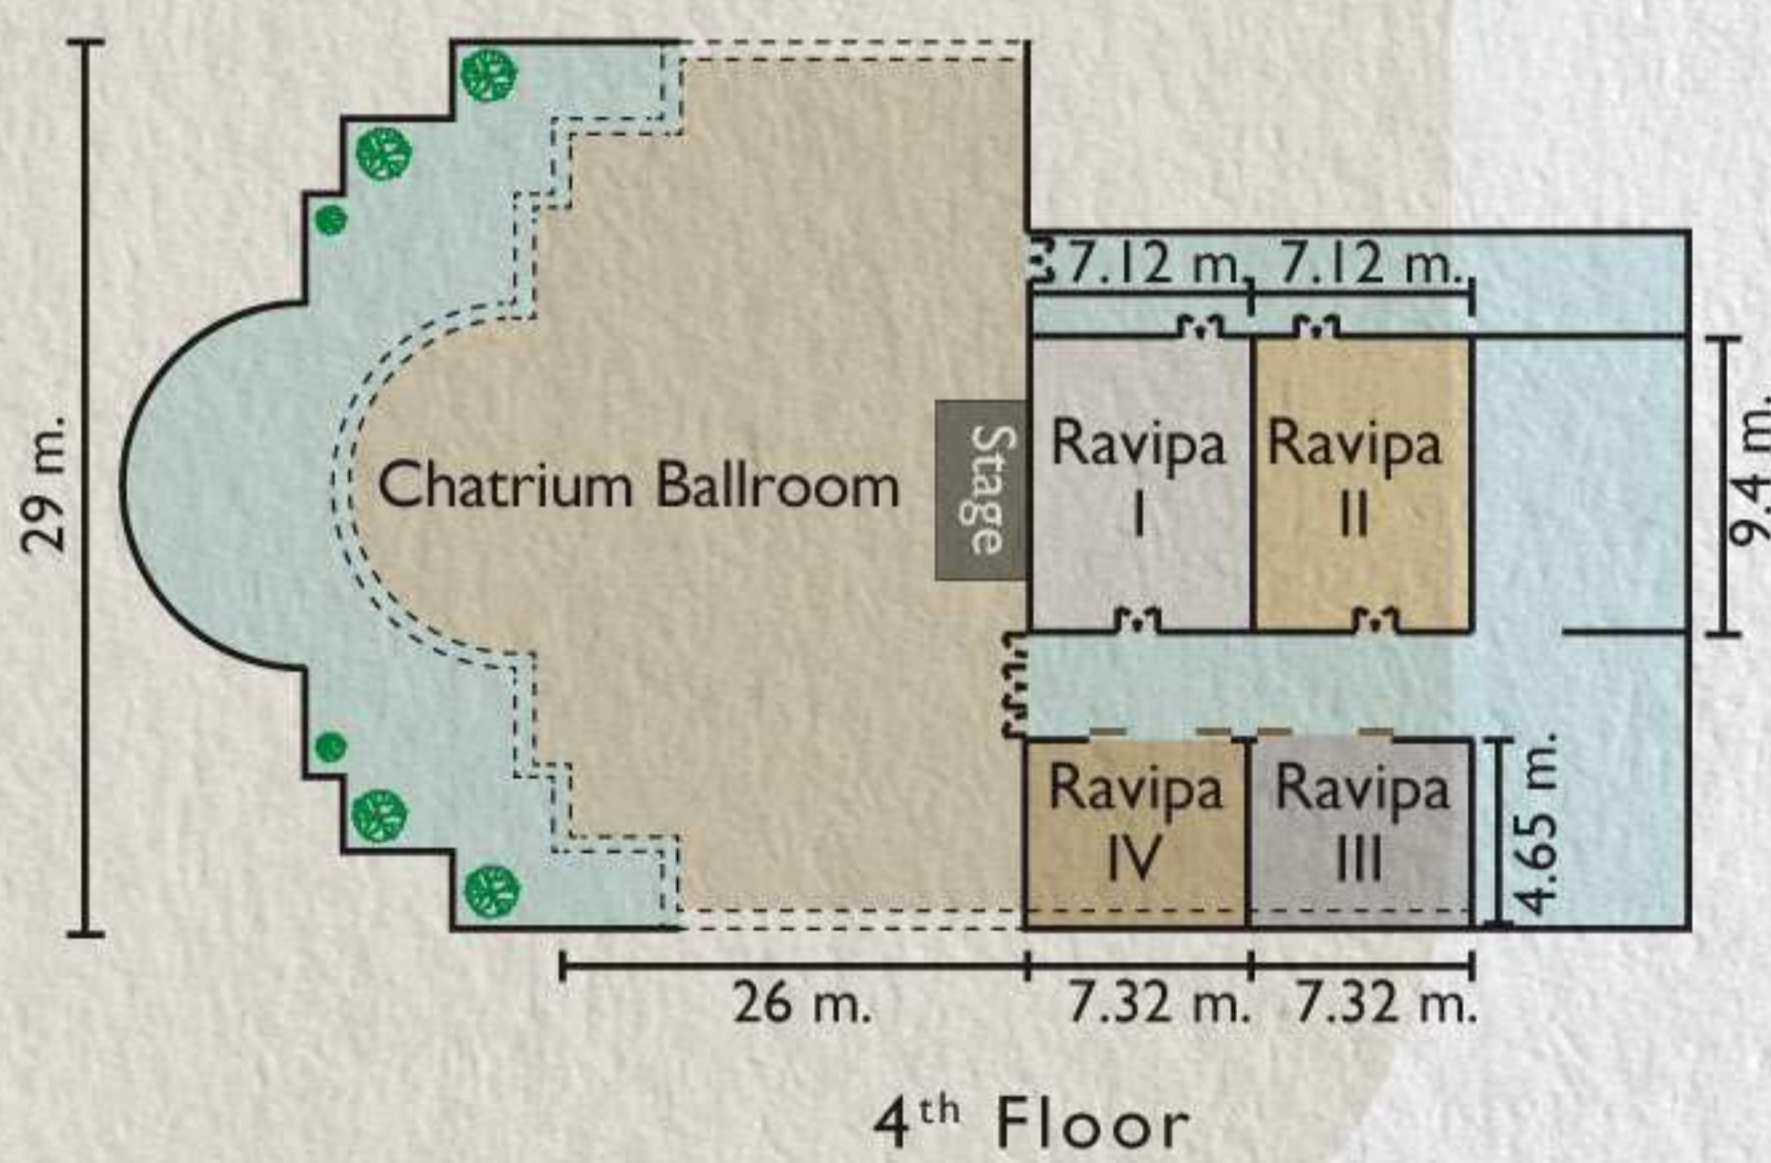

All our venues offer unique themes, state-of-the-art technology and highly experienced event staff.

NUMBER OF PERSONS

FUNCTION ROOM	TOTAL sq.m.	WIDTH (m.)	LENGTH (m.)	HEIGHT (m.)	BOARDROOM	NUMBER OF PERSONS					
						U SHAPE	CLASSROOM	THEATRE	BUFFET	COCKTAIL	BANQUET
The River (I+II+III)	270	11.35	23.85	3.8	40	60	90	200	90	300	180
River I	92	11.35	8	3.8	16	25	40	60	30	80	60
River II	84	11.35	7.65	3.8	20	25	40	60	30	70	60
River III	92	11.35	8.20	3.8	16	25	40	60	350	80	60
Chatrium Ballroom	630	29	26	3.1	60	65	400	500	350	700	420
Ravipa I	80	9.4	7.12	3.1	20	25	40	60	40	70	50
Ravipa II	70	9.4	7.12	3.1	20	25	40	60	40	70	50
Ravipa III	45	4.65	7.32	2.8	14	15	24	30	•	30	20
Ravipa IV	40	4.65	7.32	2.8	14	15	24	30	•	30	20
Boardroom I	22.59	3.7	4.15	5.75	6	•	•	•	•	•	•
Boardroom II	22.59	3.7	4.15	5.75	6	•	•	•	•	•	•
Boardroom III	115	5	10	2.30	15	•	•	•	•	•	•
The Curv	130	9.25	8.62	3.18	22	25	45	60	60	60	60