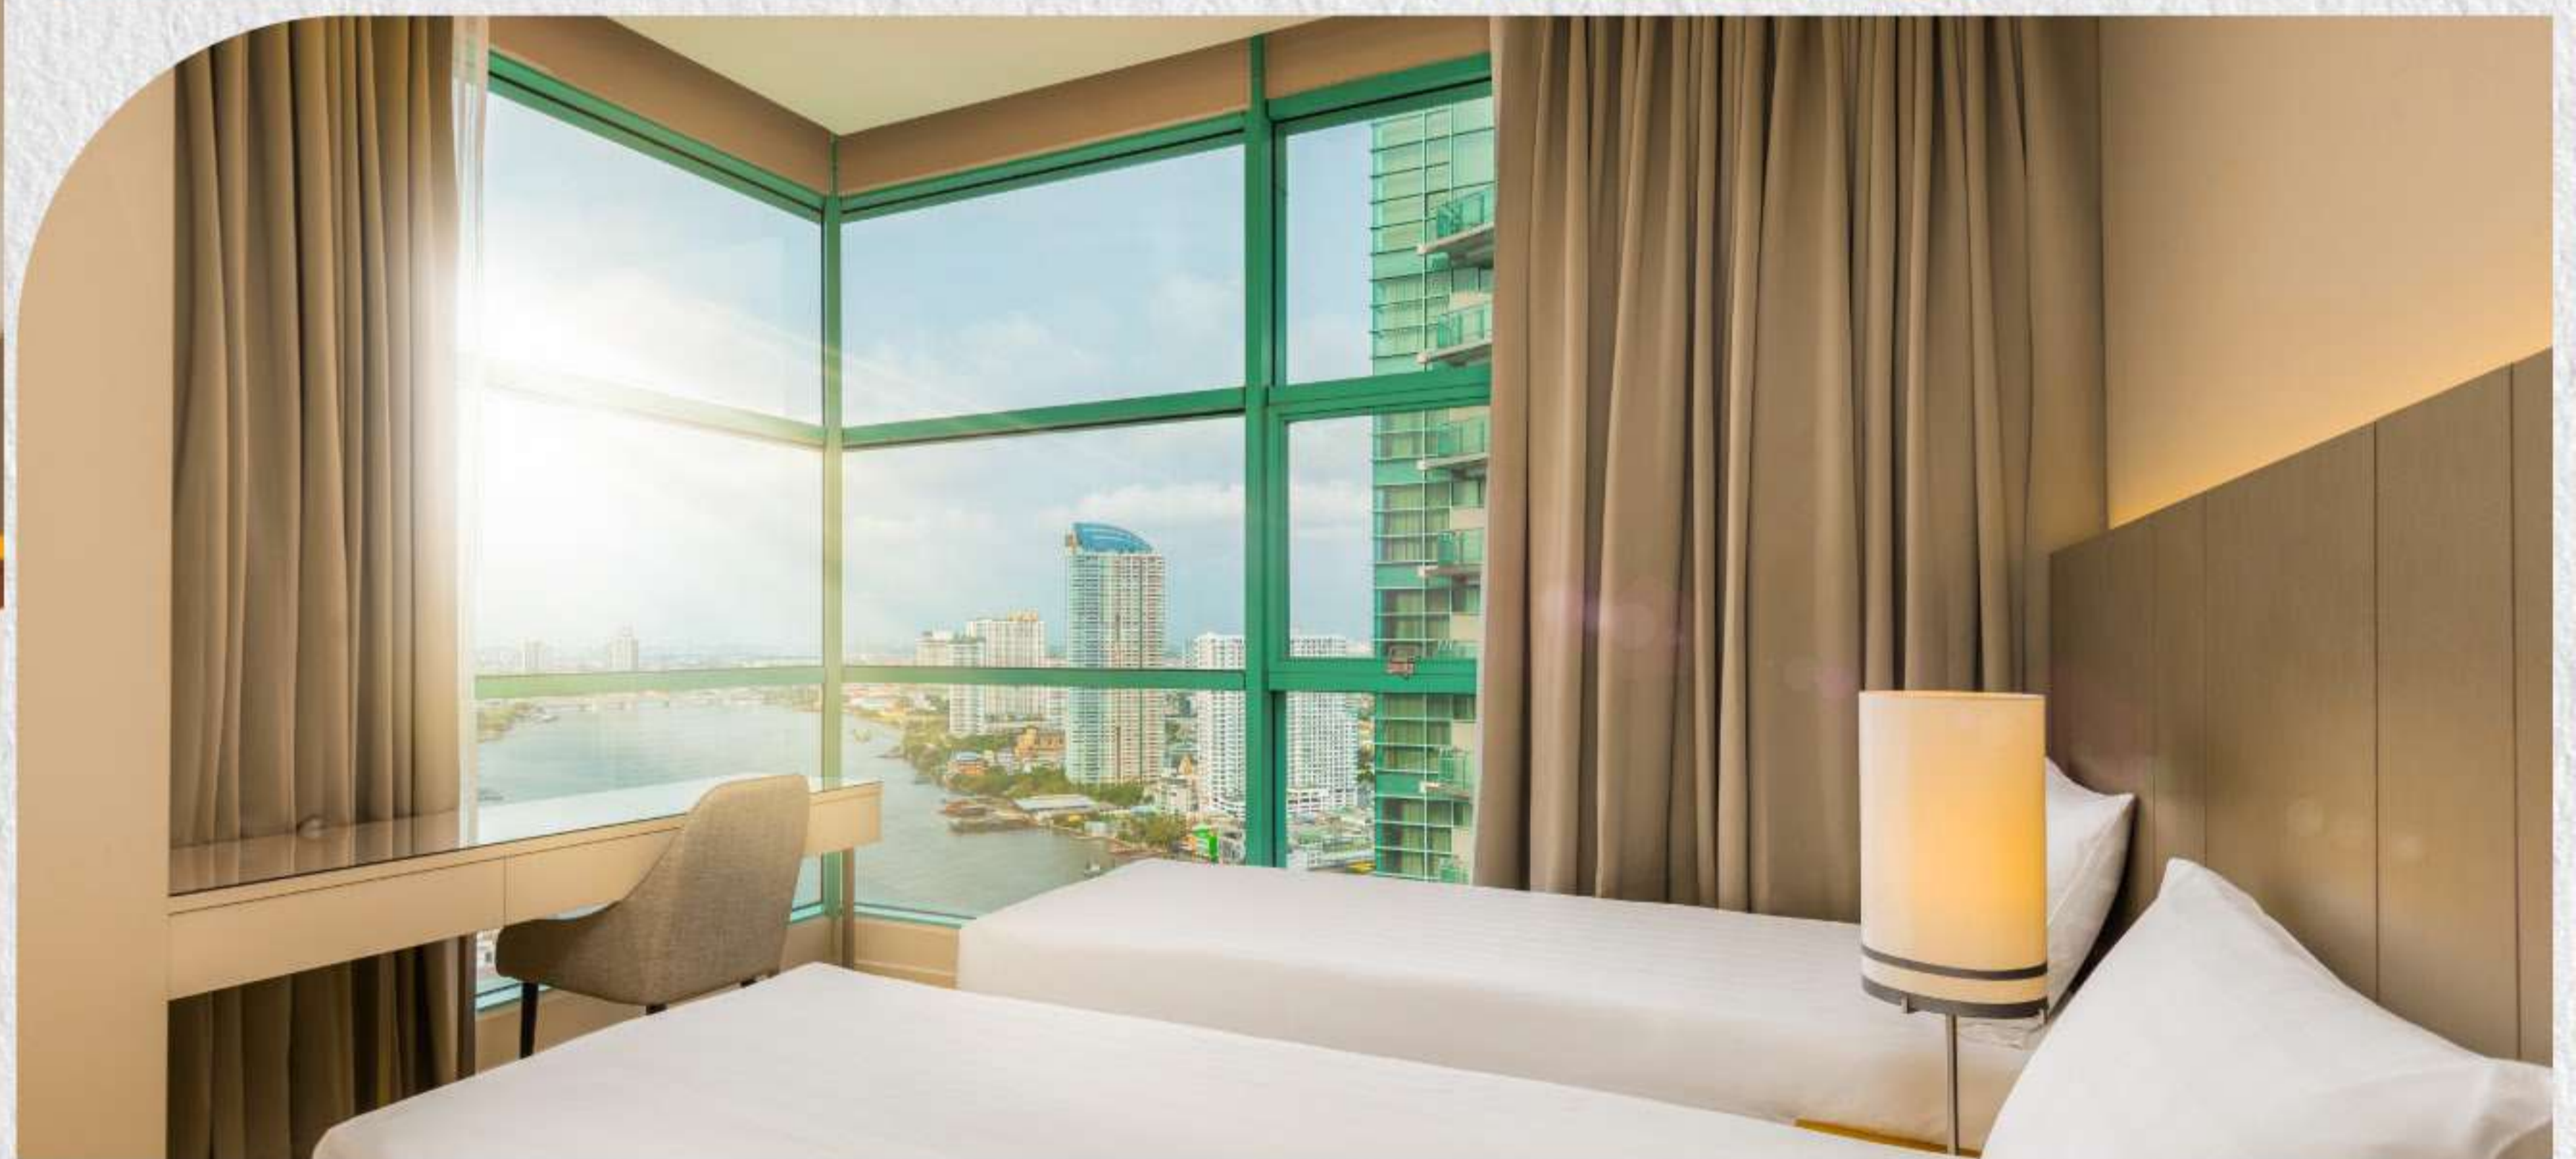

ROOM TYPES

ROOM	SQ.M.
Premier 1-Bedroom	65-70
Premier 2-Bedroom	110-170
Premier 3-Bedroom	200