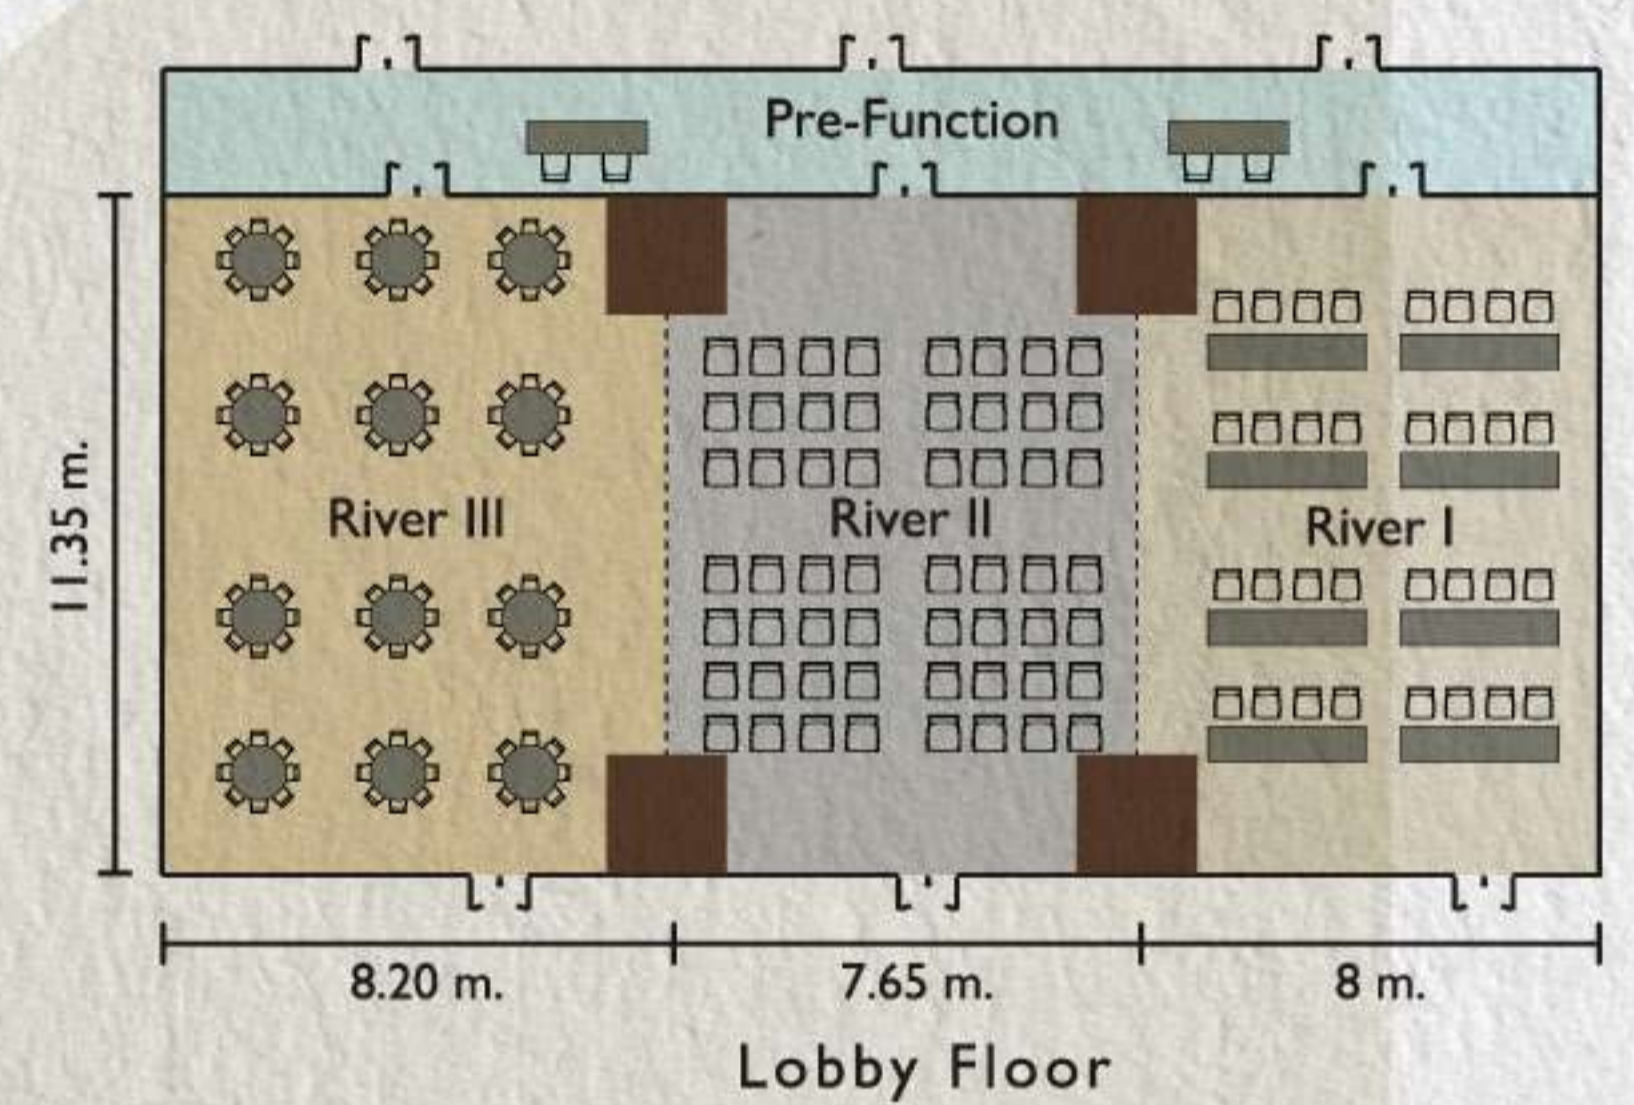

RIVERSIDE CRAFTED COMFORT

[CHATRIUM.COM](https://www.chatrium.com)

ROOM TYPES

ROOM	SQ.M.
Premier 1-Bedroom	65-70
Premier 2-Bedroom	110-170
Premier 3-Bedroom	200

FACILITIES

- Fully equipped Fitness Centre
- Outdoor swimming pool with Jacuzzi
- Saizen Japanese Restaurant
- 24-hour convenience store
- Complimentary high-speed Wi-Fi internet access
- 24-hour in-room dining
- Concierge services
- Laundry & dry cleaning service
- Limousine service
- LCD TVs with HDMI and DVD player
- 24-hour security
- Car parking
- Welcome hamper on arrival
- Chatrium Connect / Digital Butle

All our venues offer unique themes, state-of-the-art technology and highly experienced event staff.

NUMBER OF PERSONS

FUNCTION ROOM	TOTAL sq.m.	WIDTH (m.)	LENGTH (m.)	HEIGHT (m.)	BOARDROOM	NUMBER OF PERSONS					
						U SHAPE	CLASSROOM	THEATRE	BUFFET	COCKTAIL	BANQUET
The River (I+II+III)	270	11.35	23.85	3.8	40	60	90	200	90	300	180
River I	92	11.35	8	3.8	16	25	40	60	30	80	60
River II	84	11.35	7.65	3.8	20	25	40	60	30	70	60
River III	92	11.35	8.20	3.8	16	25	40	60	350	80	60
Chatrium Ballroom	630	29	26	3.1	60	65	400	500	350	700	420
Ravipa I	80	9.4	7.12	3.1	20	25	40	60	40	70	50
Ravipa II	70	9.4	7.12	3.1	20	25	40	60	40	70	50
Ravipa III	45	4.65	7.32	2.8	14	15	24	30	•	30	20
Ravipa IV	40	4.65	7.32	2.8	14	15	24	30	•	30	20
Boardroom I	22.59	3.7	4.15	5.75	6	•	•	•	•	•	•
Boardroom II	22.59	3.7	4.15	5.75	6	•	•	•	•	•	•
Boardroom III	115	5	10	2.30	15	•	•	•	•	•	•
The Curv	130	9.25	8.62	3.18	22	25	45	60	60	60	60