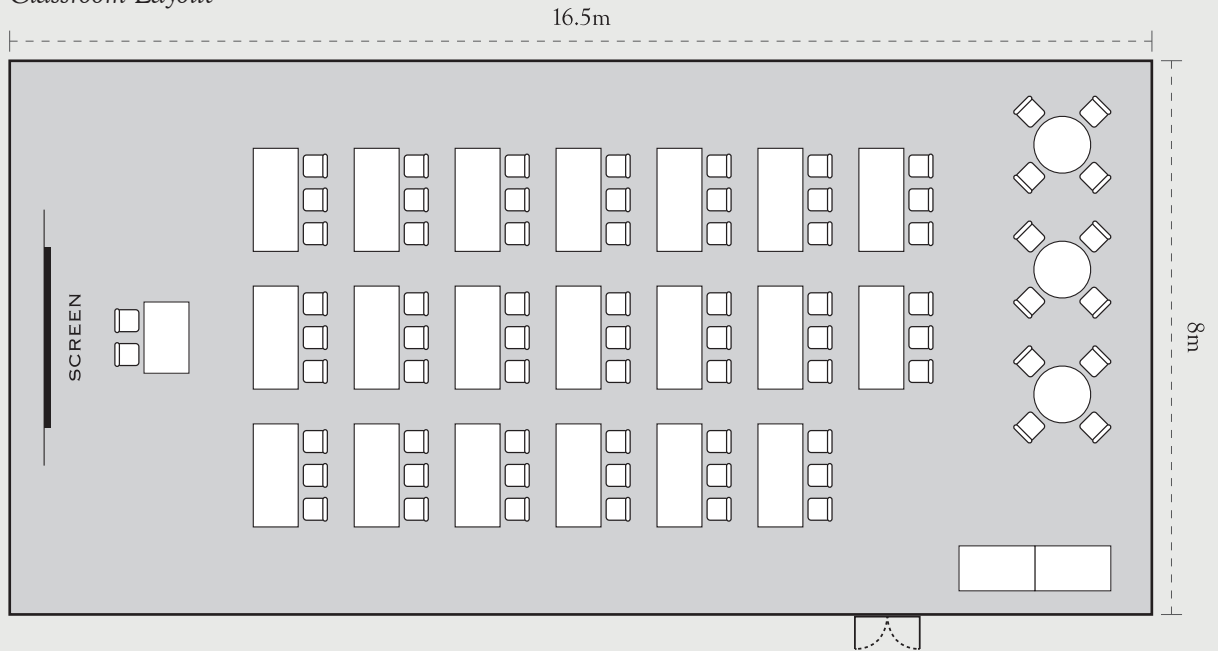

EXCEEDING EXPECTATIONS

PATTAYA

UNCOMPLICATED. INSPIRING. YOU.

Floorplan

Classroom Layout

Capacity

Venue	Sq.m.	Dimensions (m)	Classroom	Theatre	U Shape	Banquet	Cocktail	Board Room
Meeting Room	132	16.5 x 8 x 4	60	80	40	60	80	40

U Pattaya is located between Jomtien and Bang Saray with absolute beachfront access and is perfectly suited for those who seek **sublime serenity** and complete privacy, making it the ideal venue for creative conferences, wonderful weddings and successful special events. The resort's overall design concept emulates a **traditional fisherman's village** through the judicious use of rustic-style wood and bamboo throughout the interiors and the elegant décor and picturesque setting allows for a romantic one of a kind wedding or pre-wedding photo shoot for a lifetime's worth of picture perfect memories.

U Pattaya offers a stylish 132 sqm event room suitable for medium-sized gatherings. The facility offers state of the art equipment combined with a superb selection of eclectic freshly prepared menus to choose from plus attentive, **personalised service** guaranteeing whatever your occasion, it will certainly be a most enjoyable one.