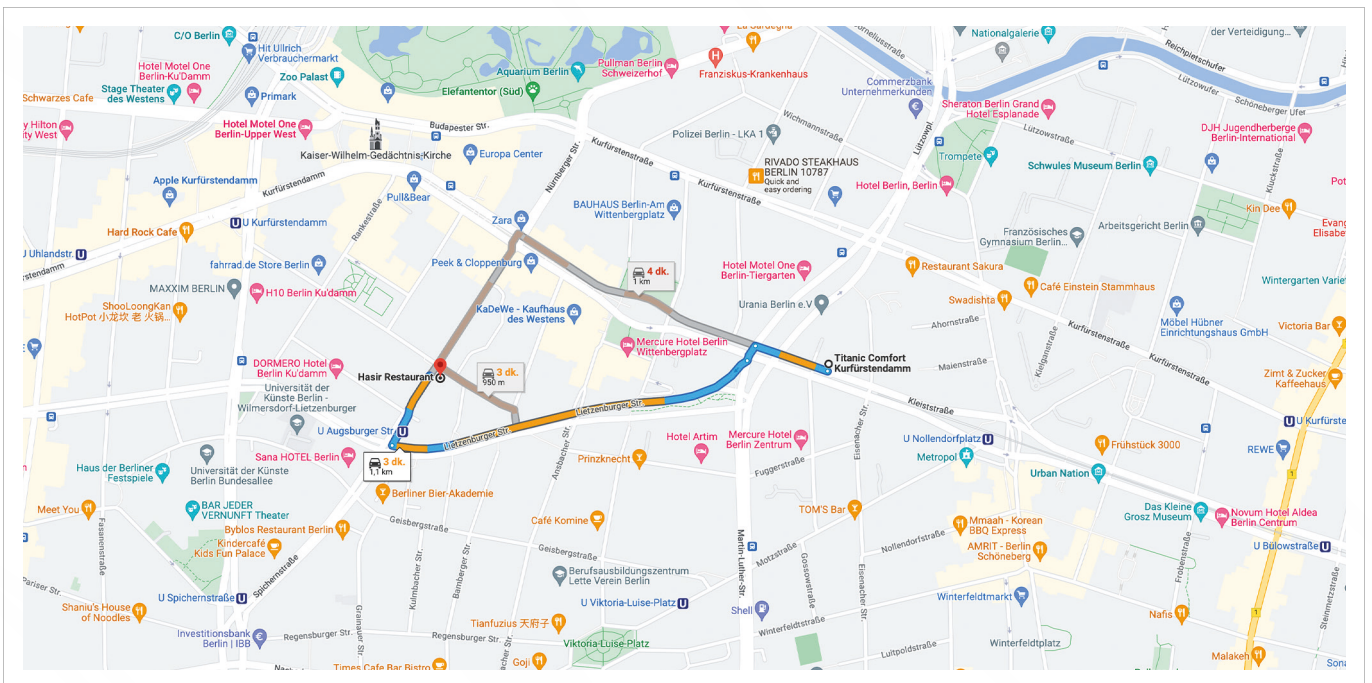

Monday to Friday 6:30 h to 10:30 h

Weekends and public holidays 7:00 h. to 11:00 h

TITANIC
COMFORT KURFÜRSTENDAMM

MINI SHOP

Drinks and sweet & salty snacks

Opening times 24 hours a day

TITANIC
COMFORT KURFÜRSTENDAMM

1. ViaPharm Pharmacy • Kleiststraße 34, 10787 Berlin
2. District Pharmacy Nollenturm • Nollendorfplatz 3-4, 10777 Berlin

Doctor

1. Practice Dr. Viviano – General Practitioner • Kleiststraße 34, 10787 Berlin
2. Franziskus Hospital / Hospital – Open 24h • Budapester Straße 15-19, 10787 Berlin

To get an impression, you will find excerpts from the menu below

KaDeWe Beef Grill Club by Hasir and a link to the menu at Hasir on Nürnberger Straße

(Prices or menu items may change if necessary)

[Beef Grill Club by Hasir](#)

[Hasir Restaurants](#)

TITANIC
COMFORT KURFÜRSTENDAMM

BEEF GRILL CLUB BY HASIR AT KADEWE

HASIR IN THE NÜRNBERGER STRASSE 46

TITANIC
COMFORT KURFÜRSTENDAMM

TITANIC

COMFORT KURFÜRSTENDAMM