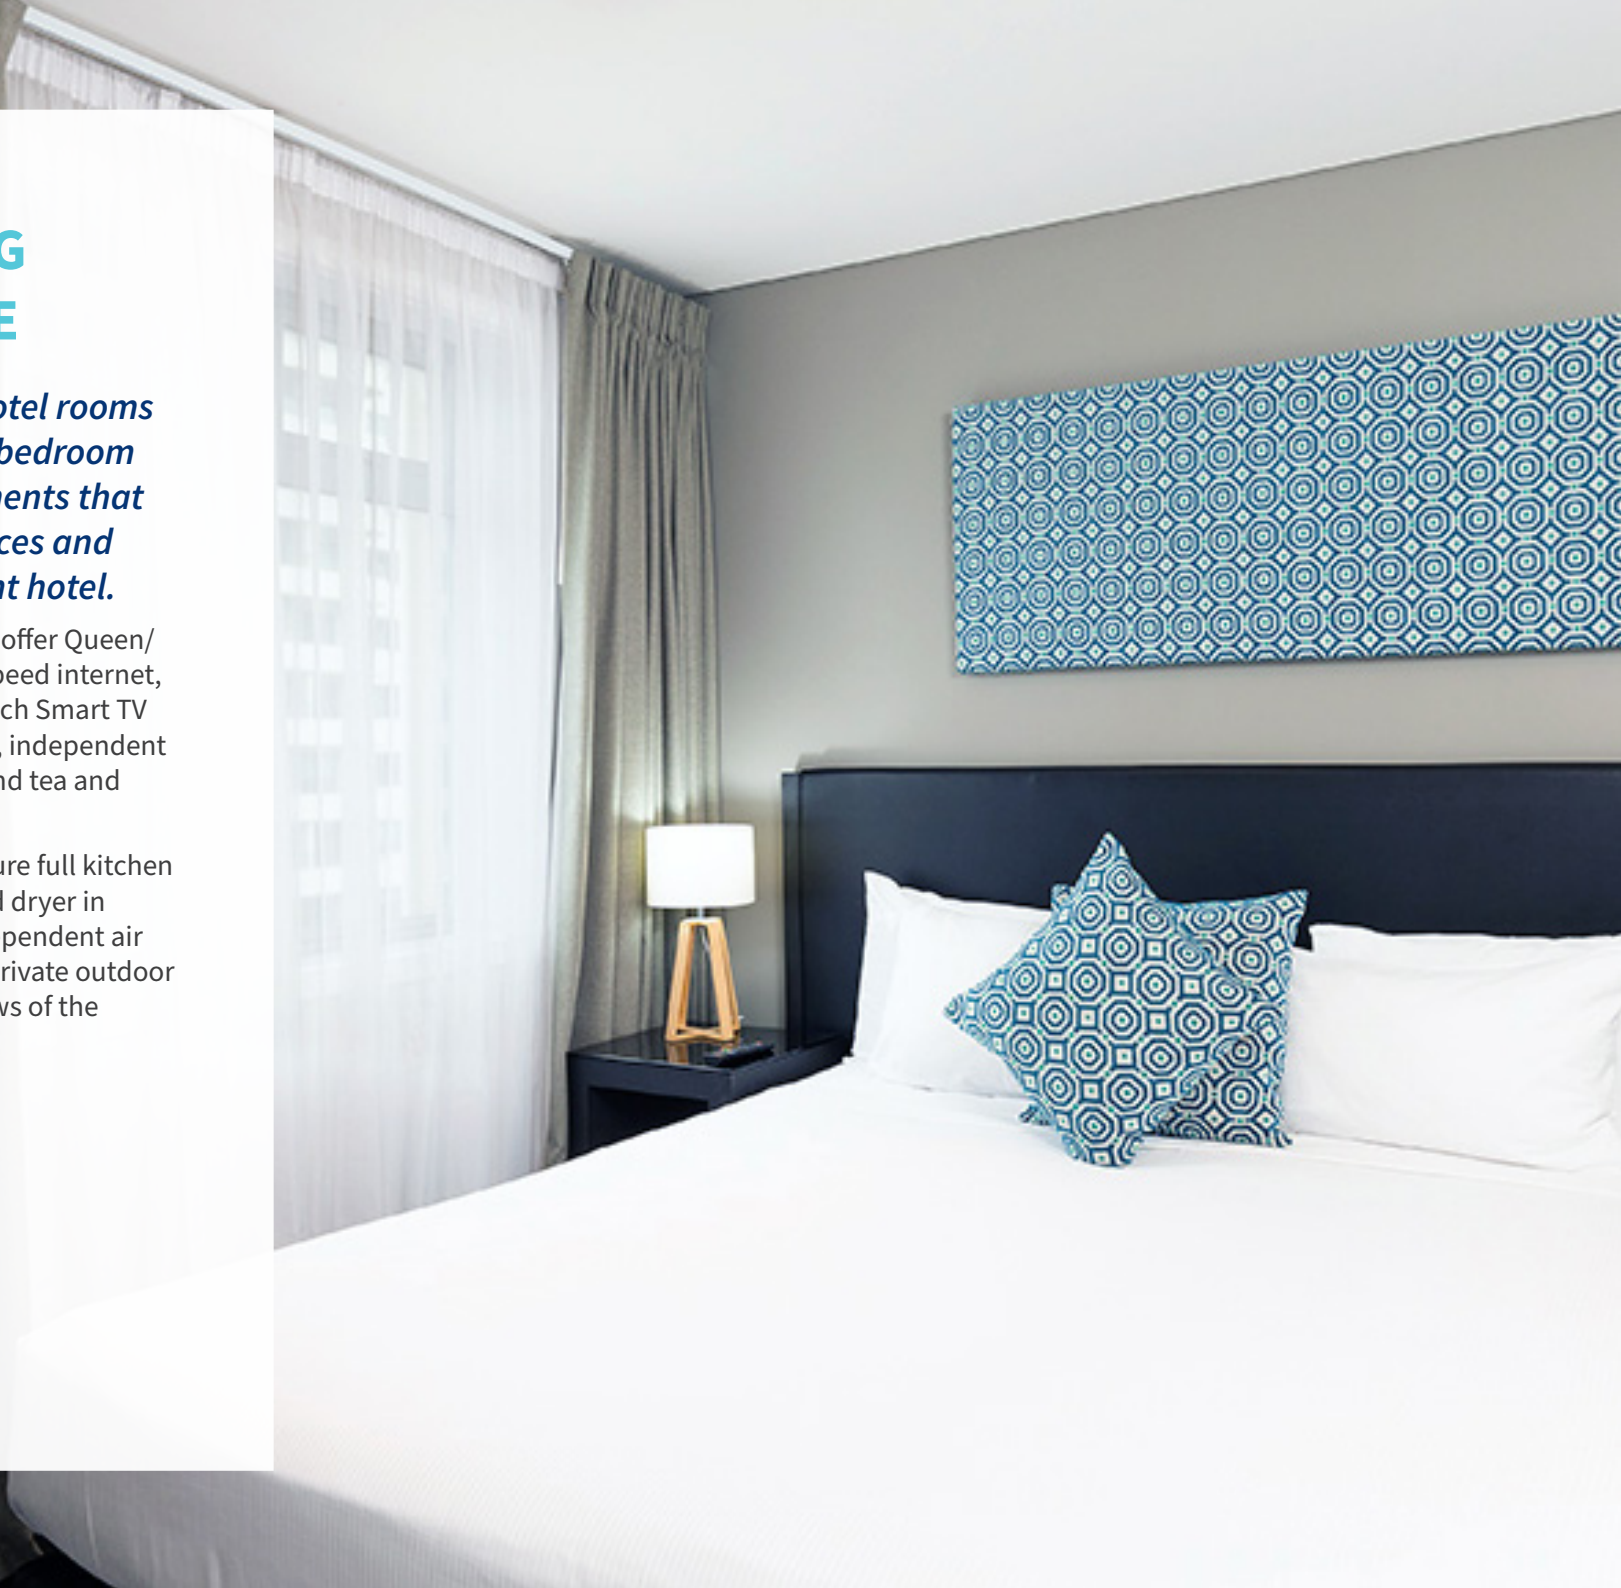

A WELCOMING LIVING SPACE

We have contemporary hotel rooms and spacious studio, one bedroom and two bedroom apartments that offer all of the guest services and amenities of an apartment hotel.

Each one of our 144 hotel rooms offer Queen/ King bed, complimentary high speed internet, a desk, USB charging ports, 50 inch Smart TV with Netflix streaming capability, independent air conditioning, in-room safe, and tea and coffee facilities.

Each of our 100 apartments feature full kitchen facilities, a washing machine and dryer in every apartment bathroom, independent air conditioning, and many have a private outdoor balcony from which to enjoy views of the Auckland cityscape.