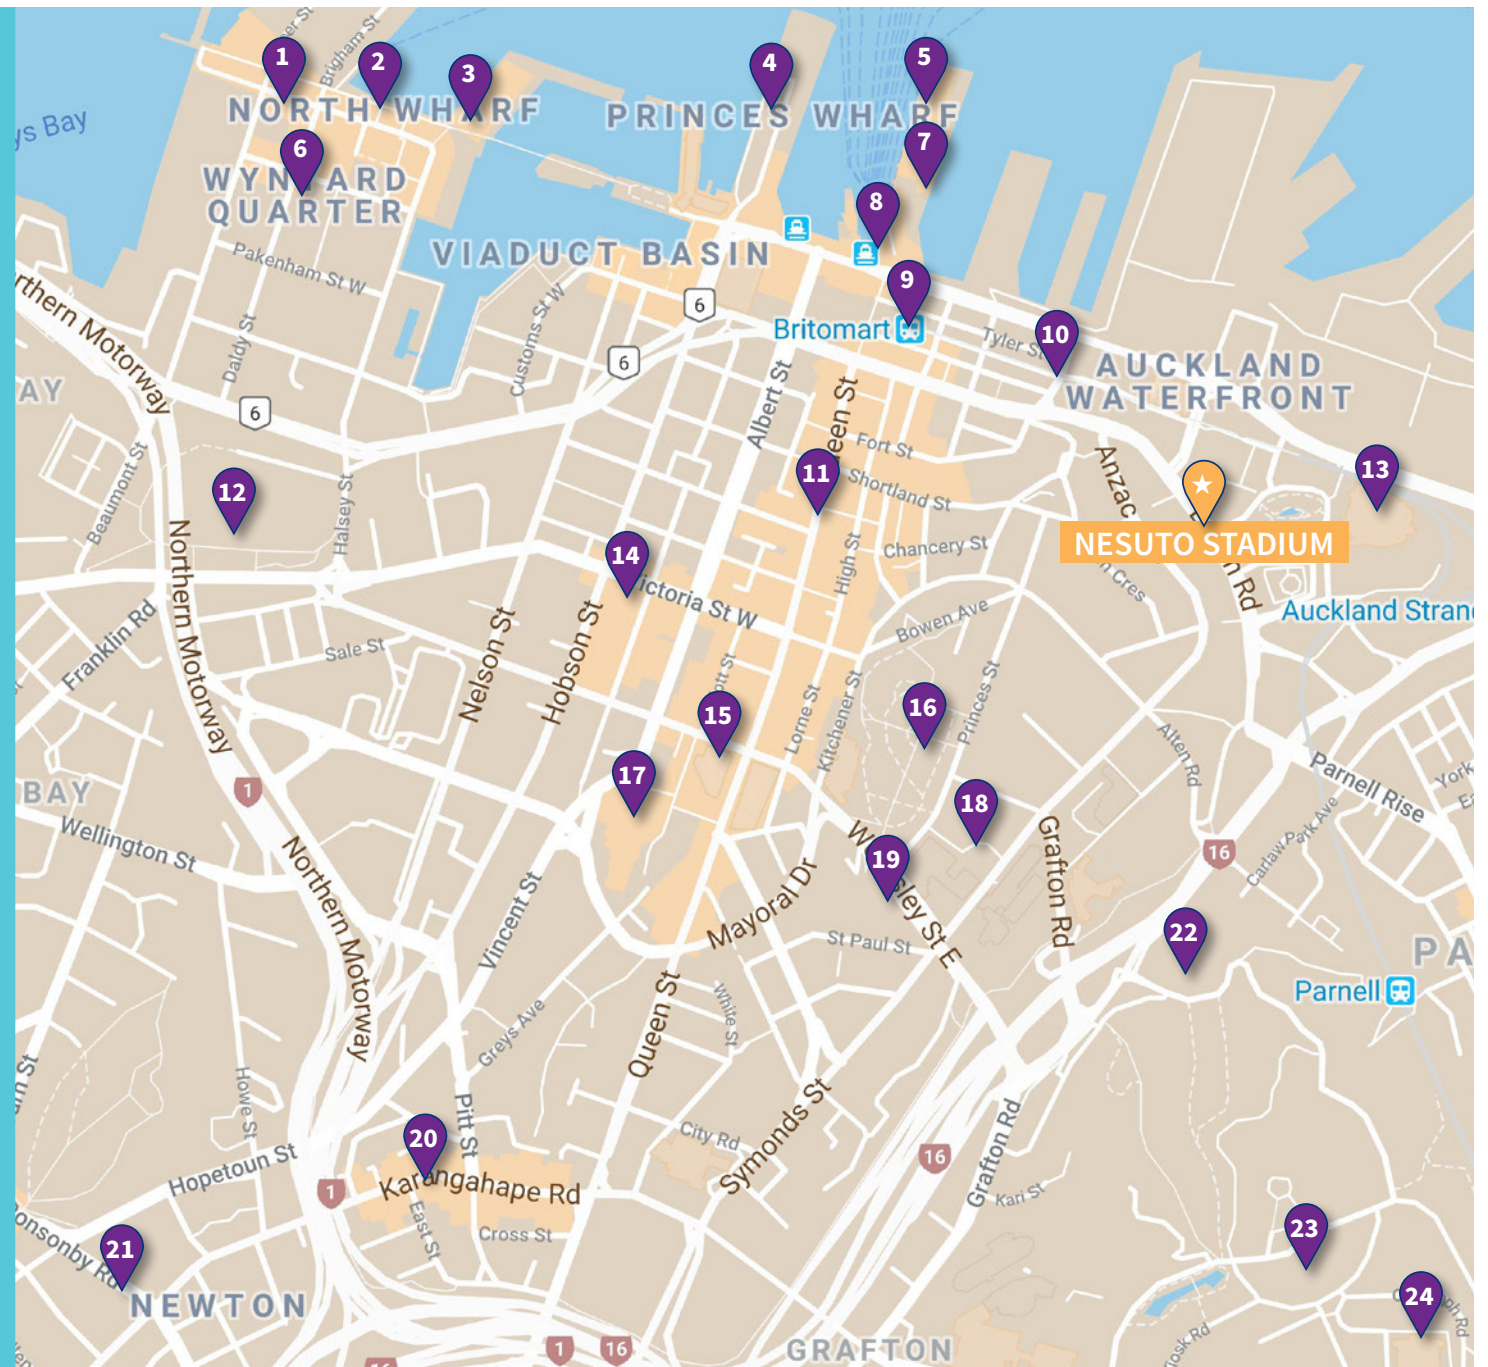

nesuto

DISCOVER BRITOMART

We are located in downtown Auckland City. Our location is ideal for travellers who want to experience the major attractions of Auckland CBD & beyond - Britomart Entertainment & Transportation Hub, Spark Arena, Auckland Waterfront, Queen Street, Viaduct Harbour, Princes Wharf & Wynyard Quarter are all within easy walking distance from Nesuto Stadium.

Directly outside the hotel are InnerLink Bus Stops providing regular trips to Victoria Park, Ponsonby Rd, Karangahape Road, Newmarket & Parnell.

If you want to explore or navigate the city by bicycle, the Beach Rd Cycleway runs past our well positioned property and links to an ever-growing network of the Auckland Cycle Network.

As we are in the central city, there are plenty of great ways to explore the City of Sails and loads of great attractions within a short distance.

NESUTO STADIUM & SURROUNDS

1. Silo Park
2. North Wharf
3. Viaduct Events Centre
4. Princes Wharf
5. Queens Wharf
6. Wynyard Quarter
7. Shed 10
8. Downtown Ferry Terminal
9. Britomart Transport Centre
10. Britomart Precinct
11. Queen Street
12. Victoria Park
13. Spark Arena
14. Sky Tower
15. The Civic
16. Albert Park
17. Aotea Centre
18. The University of Auckland
19. Auckland University of Technology
20. Karangahape Road (K' Road)
21. Ponsonby Road
22. Manuka Doctor Arena
23. Auckland Domain
24. Auckland War Memorial Museum