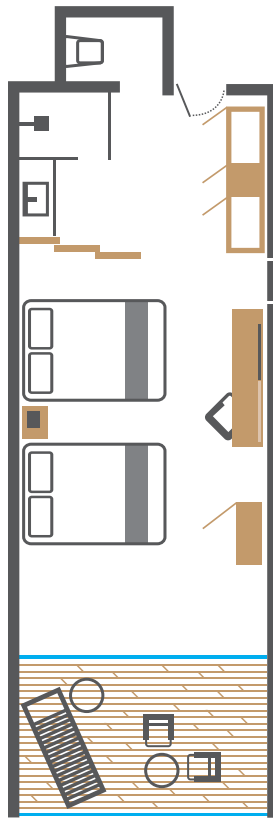

Queen Size

43 m²

Comoda/TV

Closet

Frigobar

Sofá

Litera