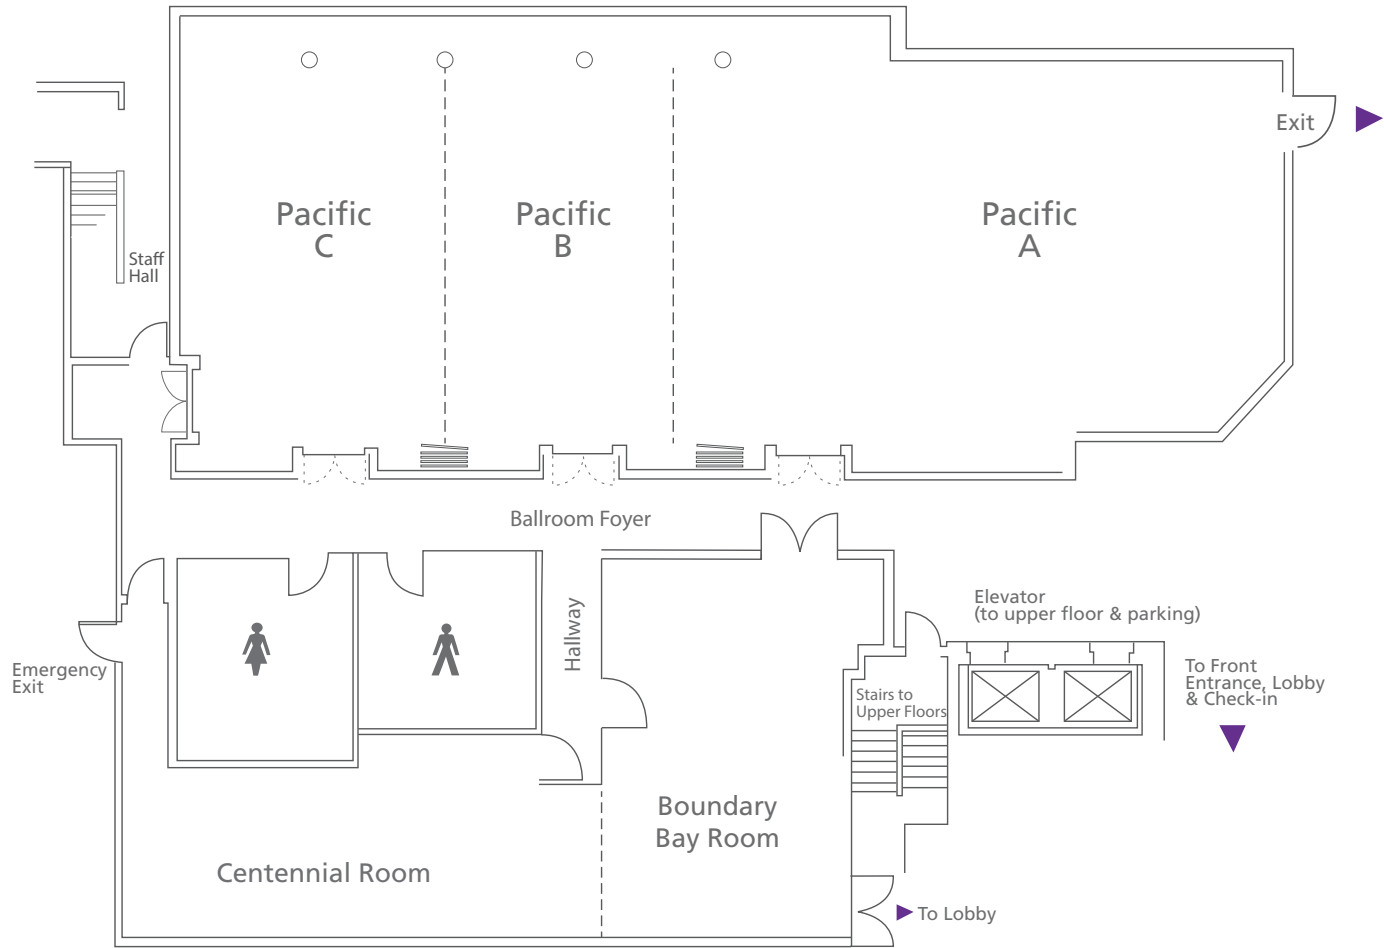

Pacific Ballroom, Centennial Room and Boundary Bay Room

COAST
tsawwassen inn™

refreshingly local™

Room Specifications

Room	Theatre	Classroom	Boardroom	Cabaret	Dinner	Dinner/Dance	Reception	U-Shape	Hollow Sq.	Sq. Ft.	Dimensions	Door	Ceiling	Location
PACIFIC BALLROOM	250	125	N/A	144	240	220	300	N/A	N/A	2465	85"x29'	8'x7'	13'	main floor
PACIFIC A	120	56	44	60	100	80	130	42	52	1189	41"x29'	3'x7'	13'	main floor
PACIFIC B	50	30	30	30	50	N/A	50	28	32	638	22'x29'	6'x7'	13'	main floor
PACIFIC C	50	30	30	30	50	N/A	50	28	32	624	21'6"x29'	6'x7'	13'	main floor
CENTENNIAL ROOM	50	40	40	30	60	N/A	80	24	30	819	39'x21'	3'x7'	12'5"	main floor
BOUNDARY BAY ROOM	40	30	30	30	50	N/A	60	24	30	646	34'x19'	8'x7'	12'5"	main floor