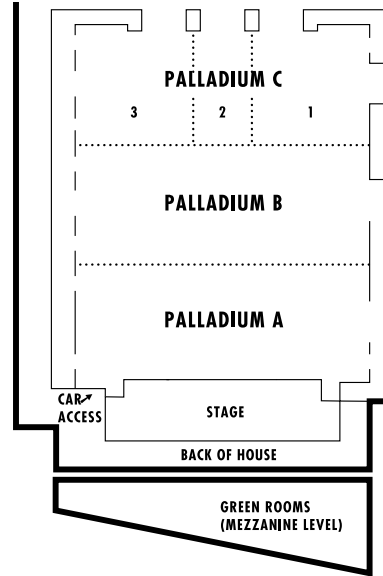

WELCOME TO THE PALLADIUM

The Palladium at Crown is Australia's premier ballroom. It is a spectacular venue for a wedding with magnificent custom-designed carpets, seven metre ceilings, plush wall panelling and superbly appointed fittings.

It's a unique level of opulence that flows throughout this pillarless ballroom - the largest hotel ballroom in Australia. It's also one of Australia's most technologically advanced venues, with state-of-the-art sound systems, LED lighting and broadcast facilities, including a fully automated projection system with six retractable digital screens.

The Palladium at Crown can be reconfigured to suit almost any size and style of wedding.

CONTACT

+61 3 9292 6235
event_sales@crownmelbourne.com.au
crownmelbourne.com.au/weddings

ROOM	WIDTH (M)	LENGTH (M)	AREA (M²)	HEIGHT (M)	WEDDING RECEPTION	COCKTAIL RECEPTION	CEREMONY
PALLADIUM	41	50	2050	6.8	1100	2500	2500
PALLADIUM A & B	41	32	1312	6.8	650	1500	1400
PALLADIUM C	41	16	656	6.8	360	800	700