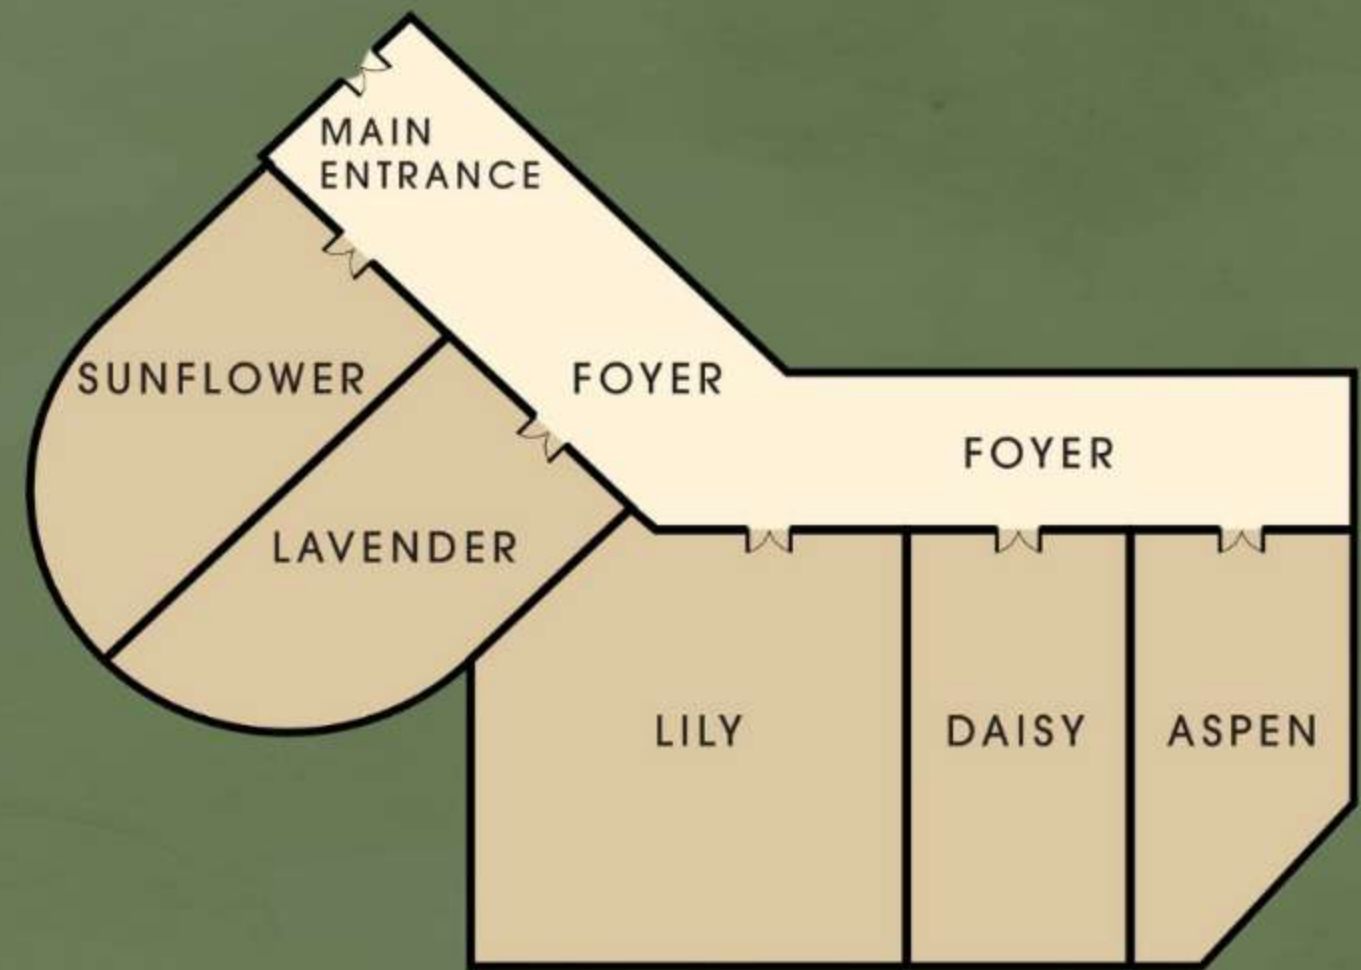

Premium Meeting Rooms

Level C

Rooms	Level	Size (Sq m)	Size (Sq M) (L' x W')	Height (m)	 Round Table	 Theatre	 Boardroom	 U-Shape	 Classroom
Lily Junior Ballroom	C	391	48.47 x 48.48	3	230	250	-	-	108
Lily & Daisy Room	C	361	32.32 x 23.68	3	170	200	-	-	84
Lily Room	C	231	16.16 x 15.51	3	80	110	36	42	48
Daisy Room	C	130	16.16 x 8.17	3	80	110	36	42	48
Aspen Room	C	30	16.16 x 7.90	3	40	60	12	21	26
Lavendar Room	C	31	18.18 x 7.94	3	60	90	30	36	42
Sunflower Room	C	31	18.18 x 7.94	3	60	90	30	36	42