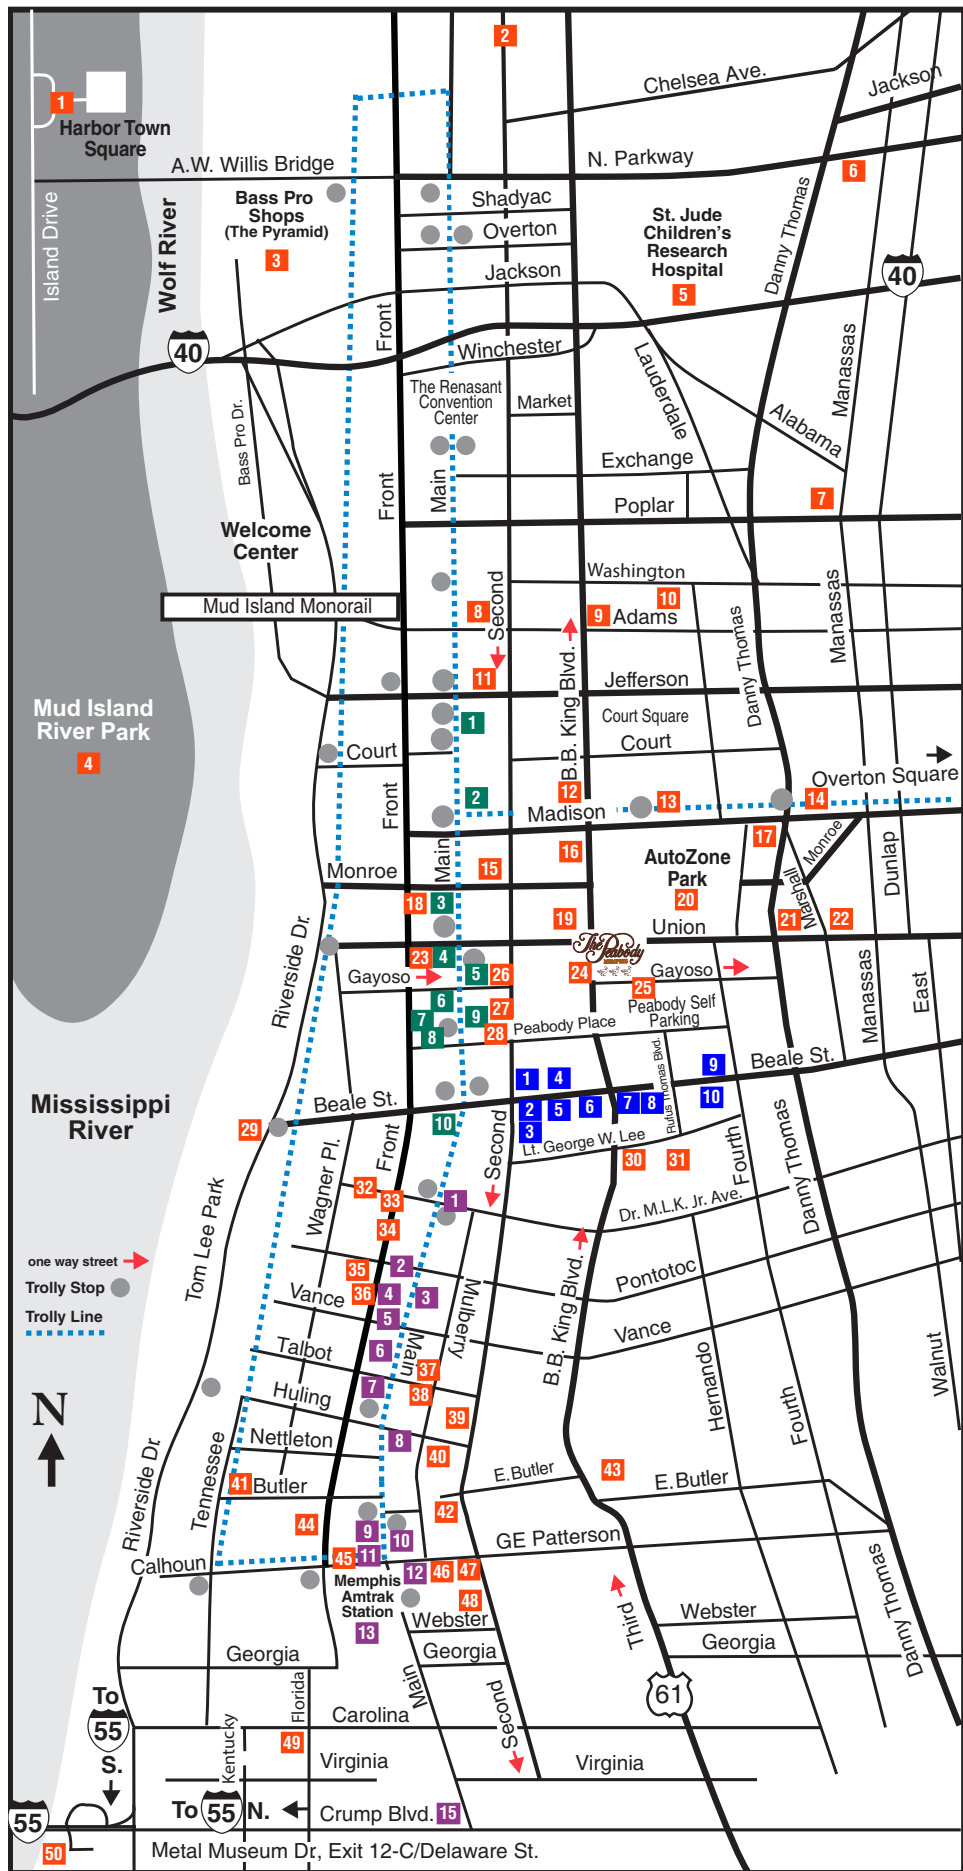

### North Main District

- 5. Aldo Pizza Pies
- 6. Belz Museum of Asian & Judaic Art/ Center for Southern Folklore
- 7. Blufin
- 3. Flight Restaurant
- 4. Local Gastropub
- 8. Majestic Grille
- 10. Orpheum Theatre
- 9. Post Office, Belz Tower
- 1. Regina's Cajun Kitchen
- 2. Walgreens

### Downtown Area Attractions

- 20. AutoZone Park
- 16. Avis Car Rental
- 32. The Backlot Sandwich Shop

- 11. The Barking Lot
- 3. Bass Pro at the Pyramid
- 18. Bardog Tavern
- 34. Barware
- 44. Blue Monkey
- 12. The Brass Door
- 41. By the Brewery
- 42. Central BBQ
- 46. Cheesecake Corner
- 17. Craft Axe Throwing
- 38. Civil Axe Throwing
- 23. Cotton Museum
- 6. Cozy Corner
- 21. Enterprise Car Rental
- 14. Evelyn and Olive, Jamaican
- 31. FedExForum
- 8. Fire Museum of Memphis
- 27. Flying Saucer
- 36. Gus's Fried Chicken
- 39. Happy Mexican
- 49. Loflin Yard
- 45. Malco Powerhouse Theater
- 47. Max's Sports Bar
- 15. McEwen's Restaurant
- 29. Memphis Riverboats, Beale Street Landing
- 4. Mud Island & Mississippi River Museum
- 40. National Civil Rights Museum
- 50. National Ornamental Metal Museum
- 35. Old Dominick Distillery/ The Gray Canary
- 33. Paramount
- 24. The Peabody Hotel
- 25. The Peabody Self-Parking
- 1. Paulette's
- 19. Rendevous
- 30. Rock 'n Soul Museum at FedEx Forum
- 28. Silly Goose
- 2. Slave Haven
- 37. Slider Inn
- 48. South Point Grocery
- 5. St. Jude Children's Research Hospital
- 7. St. Mary's Church
- 9. St. Peter's Church
- 22. Sun Studio
- 26. Tamp & Tap
- 10. Victorian Village; Magevney House, Mallory-Neely House, Woodruff-Fontaine House
- 43. Wisacre Brewery
- 13. Paula & Raiford's Disco

All locations are approximate.