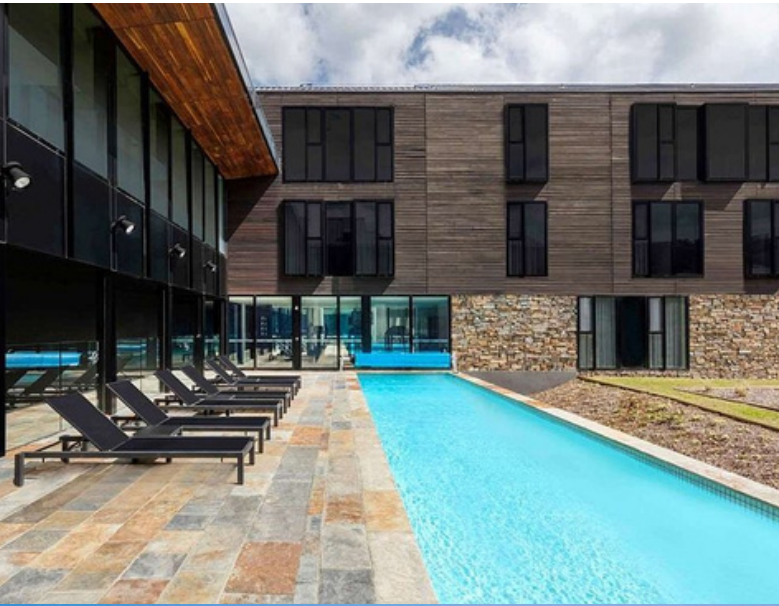

Valid for residential conferences with accommodation rooms booked.

WINTER RESIDENTIAL CONFERENCE OFFER

A 90 minute drive from Melbourne, Peppers Marysville offers contemporary styled accommodation. Unwind in the tranquil riverside location before exploring one of Australia's most beautiful regions the Yarra Valley. Explore the natural beauty of Yarra Ranges National Park, Cathedral Ranges or Lake Mountain before relaxing poolside or recharging in the restaurant and bar.