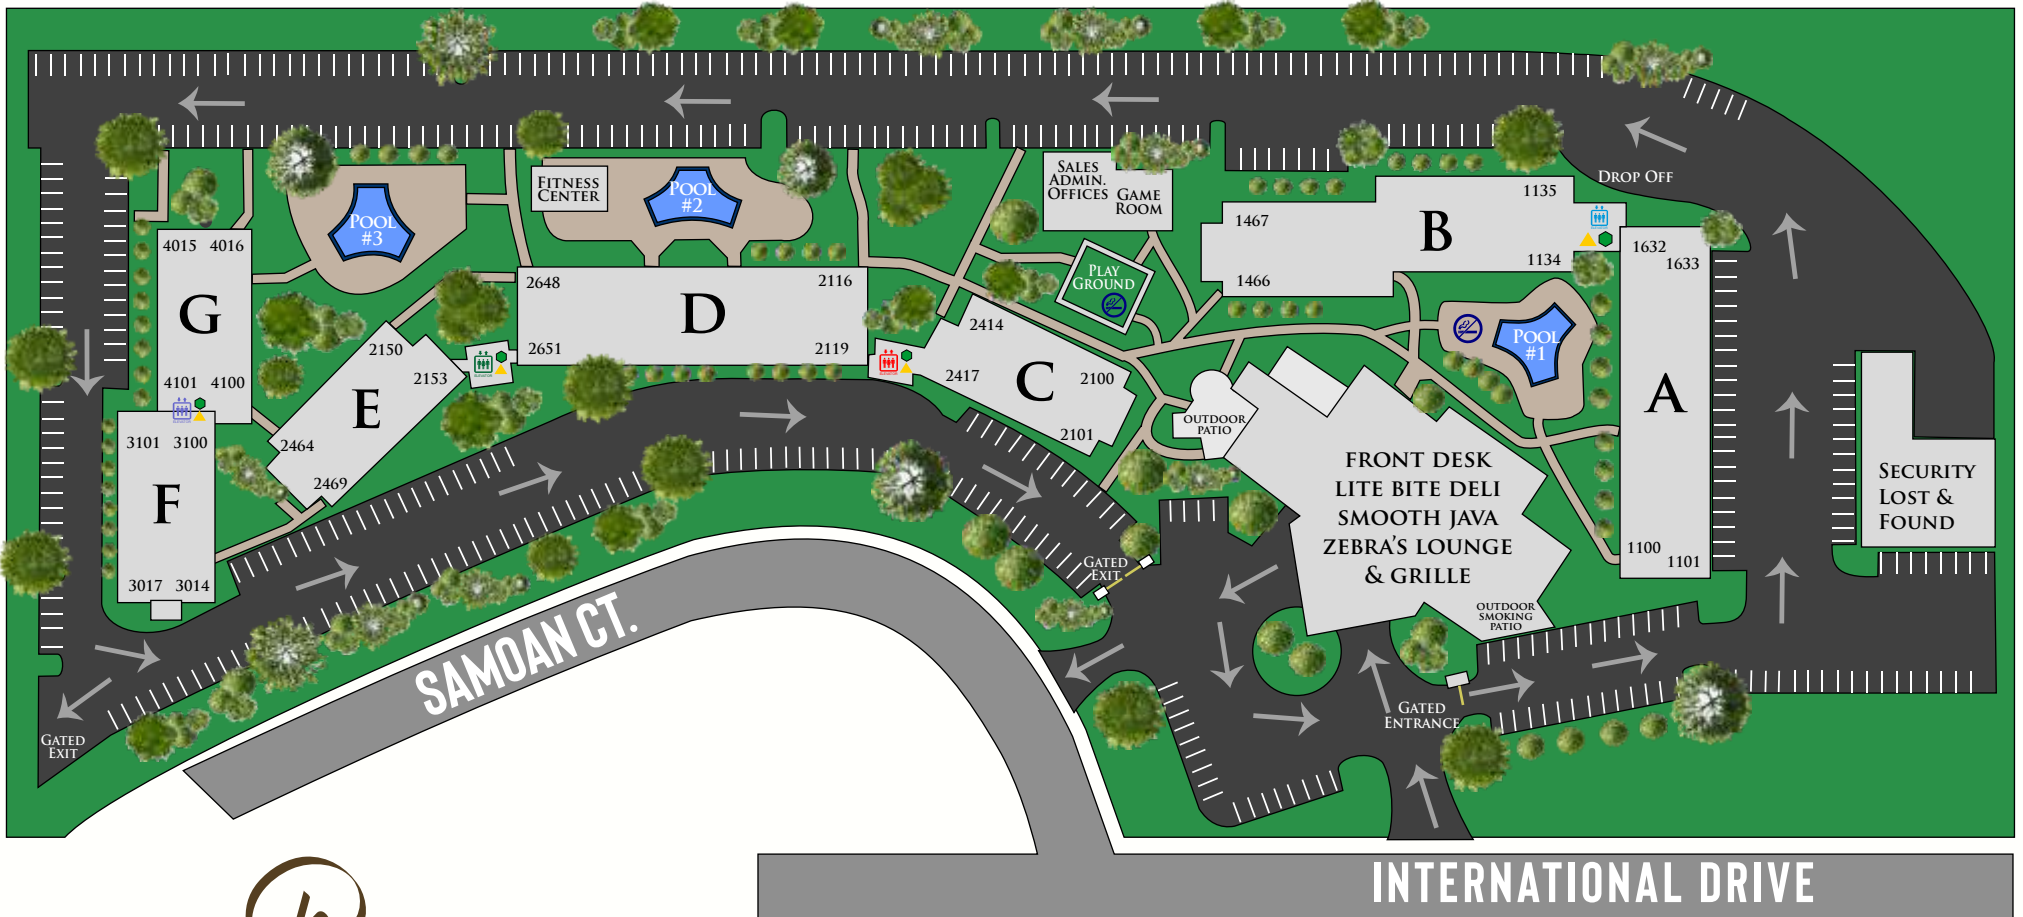

# INTERSTATE 4

# ROSEN INN

AT POINTE ORLANDO

9000 International Drive  
Orlando Florida 32819  
407-996-8585

### ELEVATORS

- |     |   |                                 |   |
|-----|---|---------------------------------|---|
| A/B |  | ▲ ICE; 2ND, 3RD, 5TH FLOOR      | ◆ LAUNDRY; 4TH FLOOR                        |
| C/D |  | ▲ ICE; 2ND, 3RD, 5TH FLOOR      | ◆ LAUNDRY; 4TH FLOOR                        |
| D/E |  | ▲ ICE; 3RD, 5TH FLOOR           | ◆ LAUNDRY; 4TH FLOOR                        |
| F/G |  | ▲ ICE; 2ND, 4TH, 6TH, 8TH FLOOR | ◆ LAUNDRY; 1ST FLOOR WEST END OF G BUILDING |
- ★ POOLS 1 & 3 ARE SEASONALLY HEATED.

PLEASE RESPECT THE SMOKE FREE AREAS AROUND THE HOTEL