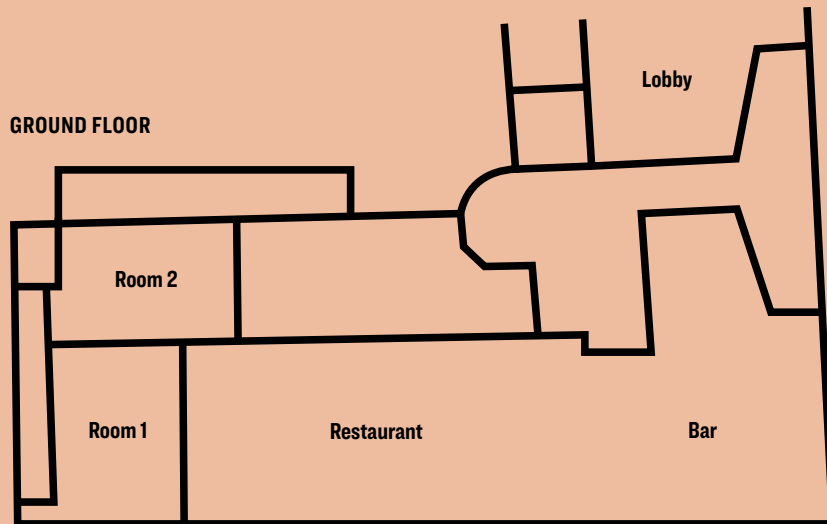

FLEMINGS
HOTELS

FUNCTION ROOMS

	 Floor	 Height	 Surface area	 Natural light	 Classroom	 Theater	 Banquet	 Reception	 U-shaped	 Conference style
Room 1	GF	3 m	40 m ²	yes	16	25	–	–	16	16
Room 2	GF	3 m	38 m ²	yes	16	25	–	–	16	16
Studio 5	5	2.60 m	25 m ²	yes	–	–	–	–	–	6