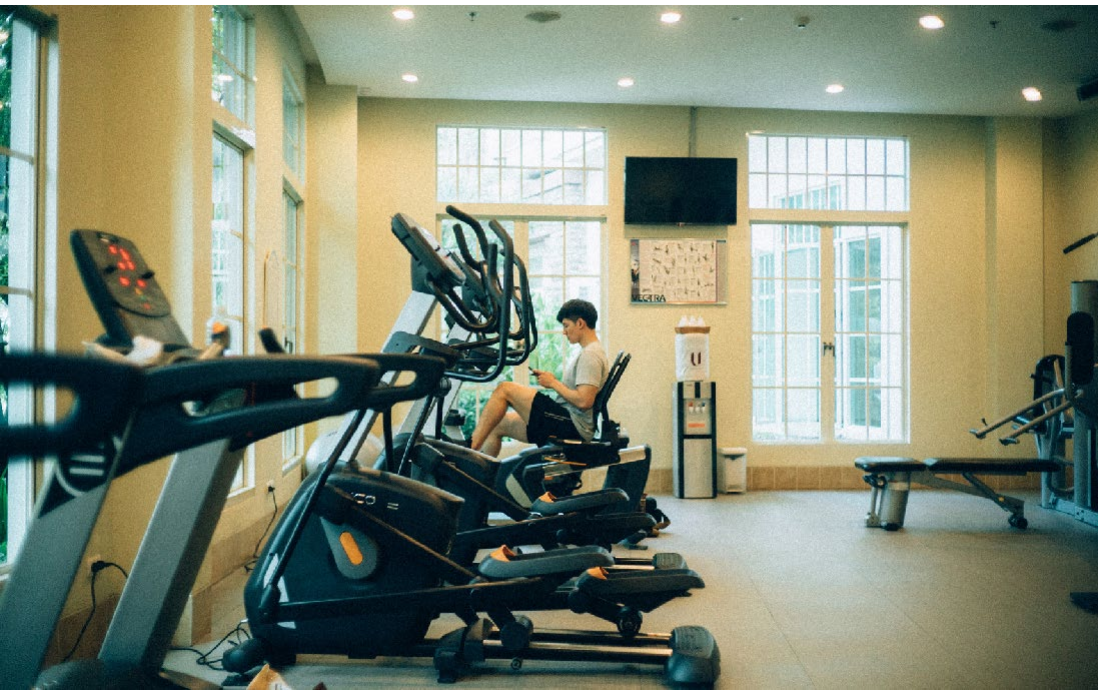

FACILITIES

U KHAO YAI