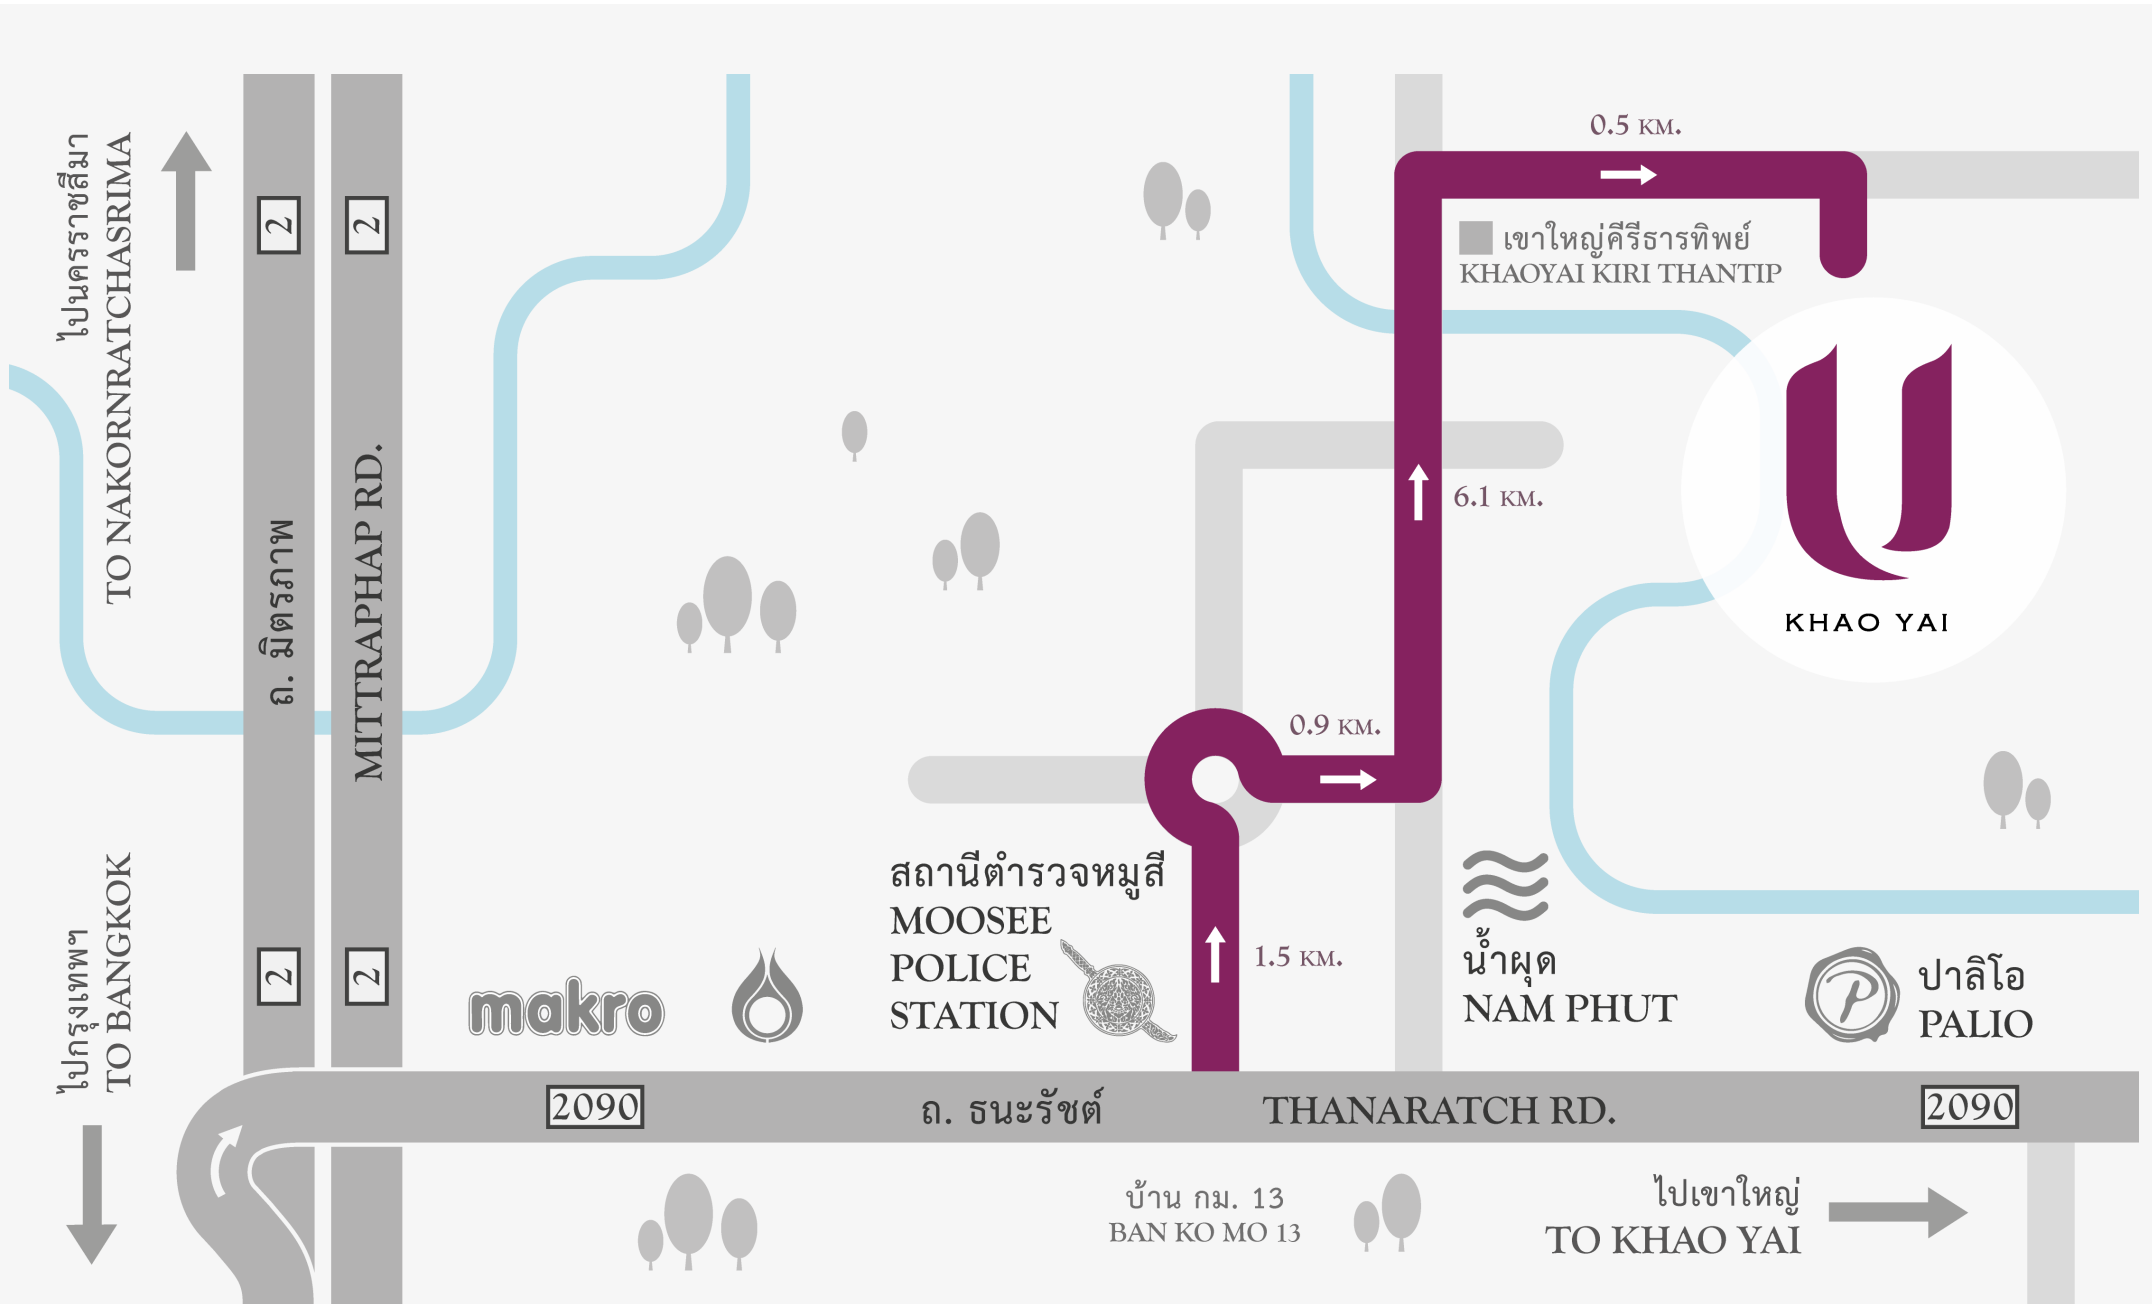

U KHAO YAI

MAP

U KHAO YAI

Superior (37 sqm.)

U KHAO YAI

Superior (37 sqm.)

U KHAO YAI

Superior Pool View (37 sqm.)

U KHAO YAI

Superior Pool View (37 sqm.)

U KHAO YAI

Superior Lake View (37 sqm.)

U KHAO YAI

Superior Lake View (37 sqm.)

U KHAO YAI

Deluxe Garden View (47 sqm.)