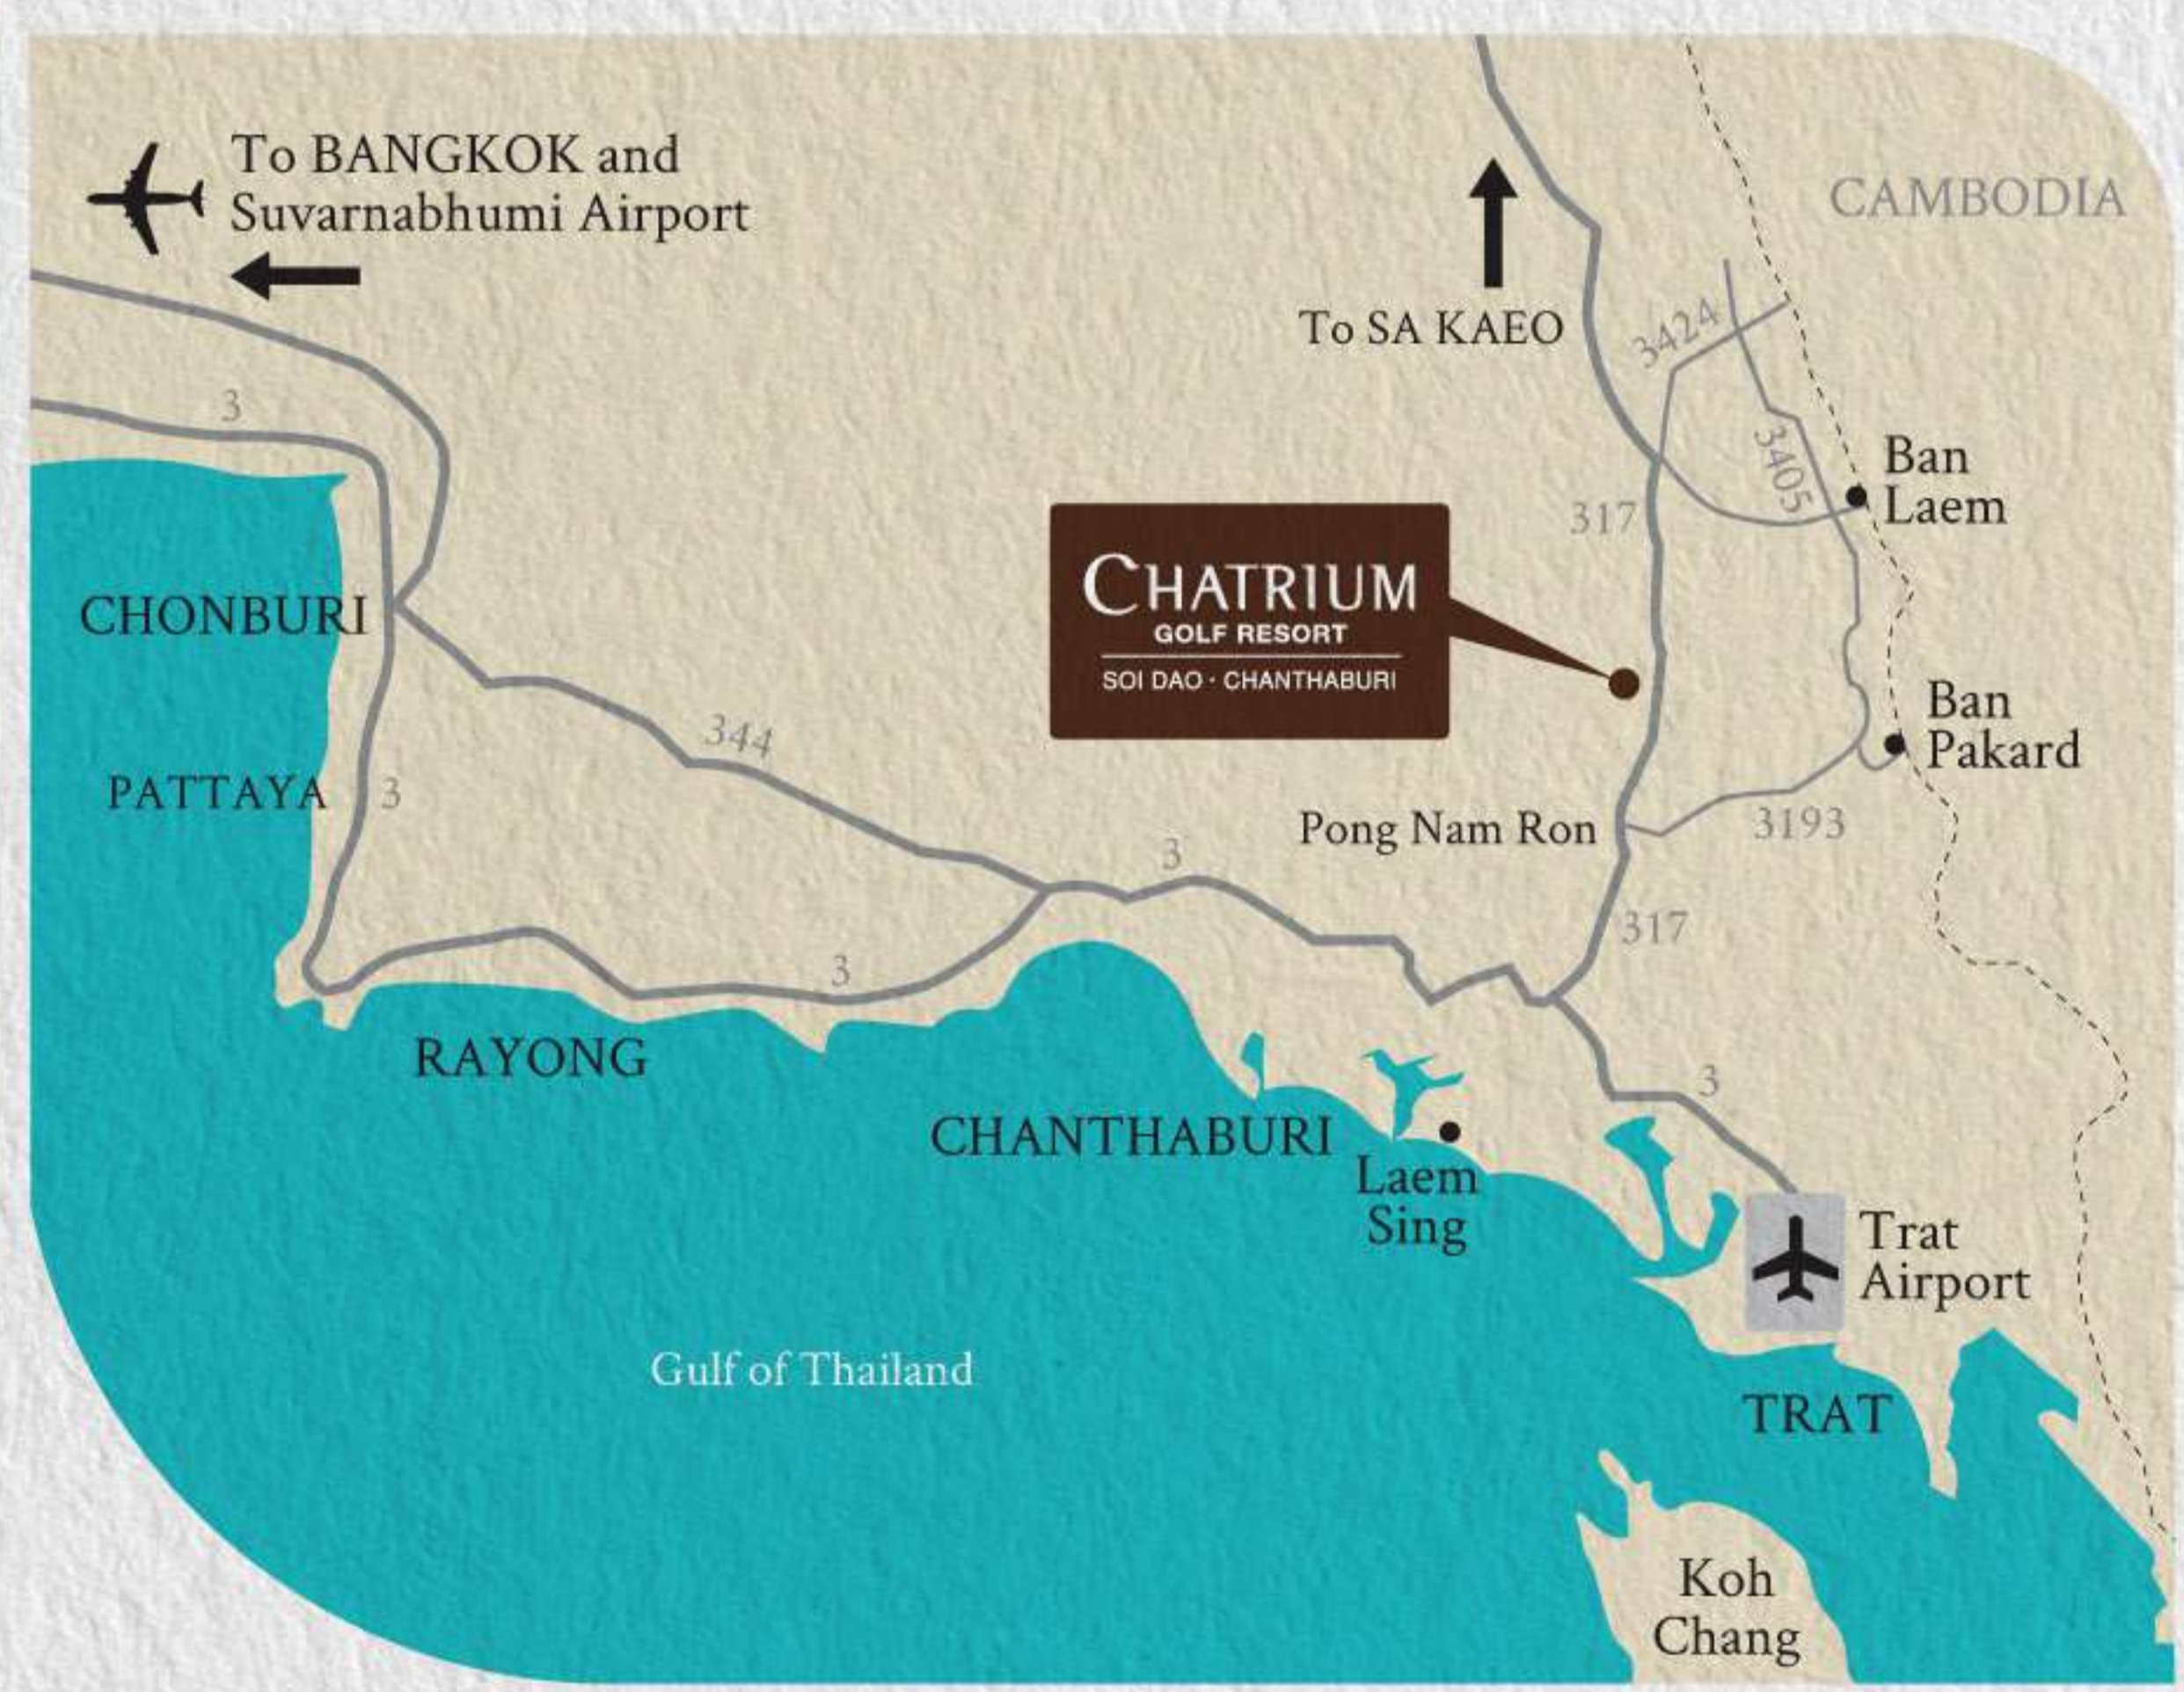

CHATRIUM

GOLF RESORT
SOI DAO · CHANTHABURI

CHATRIUM GOLF RESORT SOI DAO CHANTHABURI

is part of the luxury Chatrium Hotels and Residences Group, and comprises an expansive 18-hole golf course and deluxe 4-star hotel adjoining Soi Dao Mountain, set in over 1,580 acres of lush greenery and fragrant tropical gardens of unparalleled natural beauty.

LOCATION

	KM.
Wat Khao Chawang	28
Soi Dao Waterfall	28.5
Ban Laem Thai-cambodian Border Market	35.8
The Border Of Thailand	41.5
The Catholic Church	42.6
City Pillar Shrine	55.1
King Taksin Shrine	55.2
Chantaboon Waterfront Community	55.5
Wat Phai Lom	55.6
Gem Market (Talad Ploy)	55.8
Wat Thong Thua	56
King Taksin Monument	57
Gem And Jewelry Center	57.4