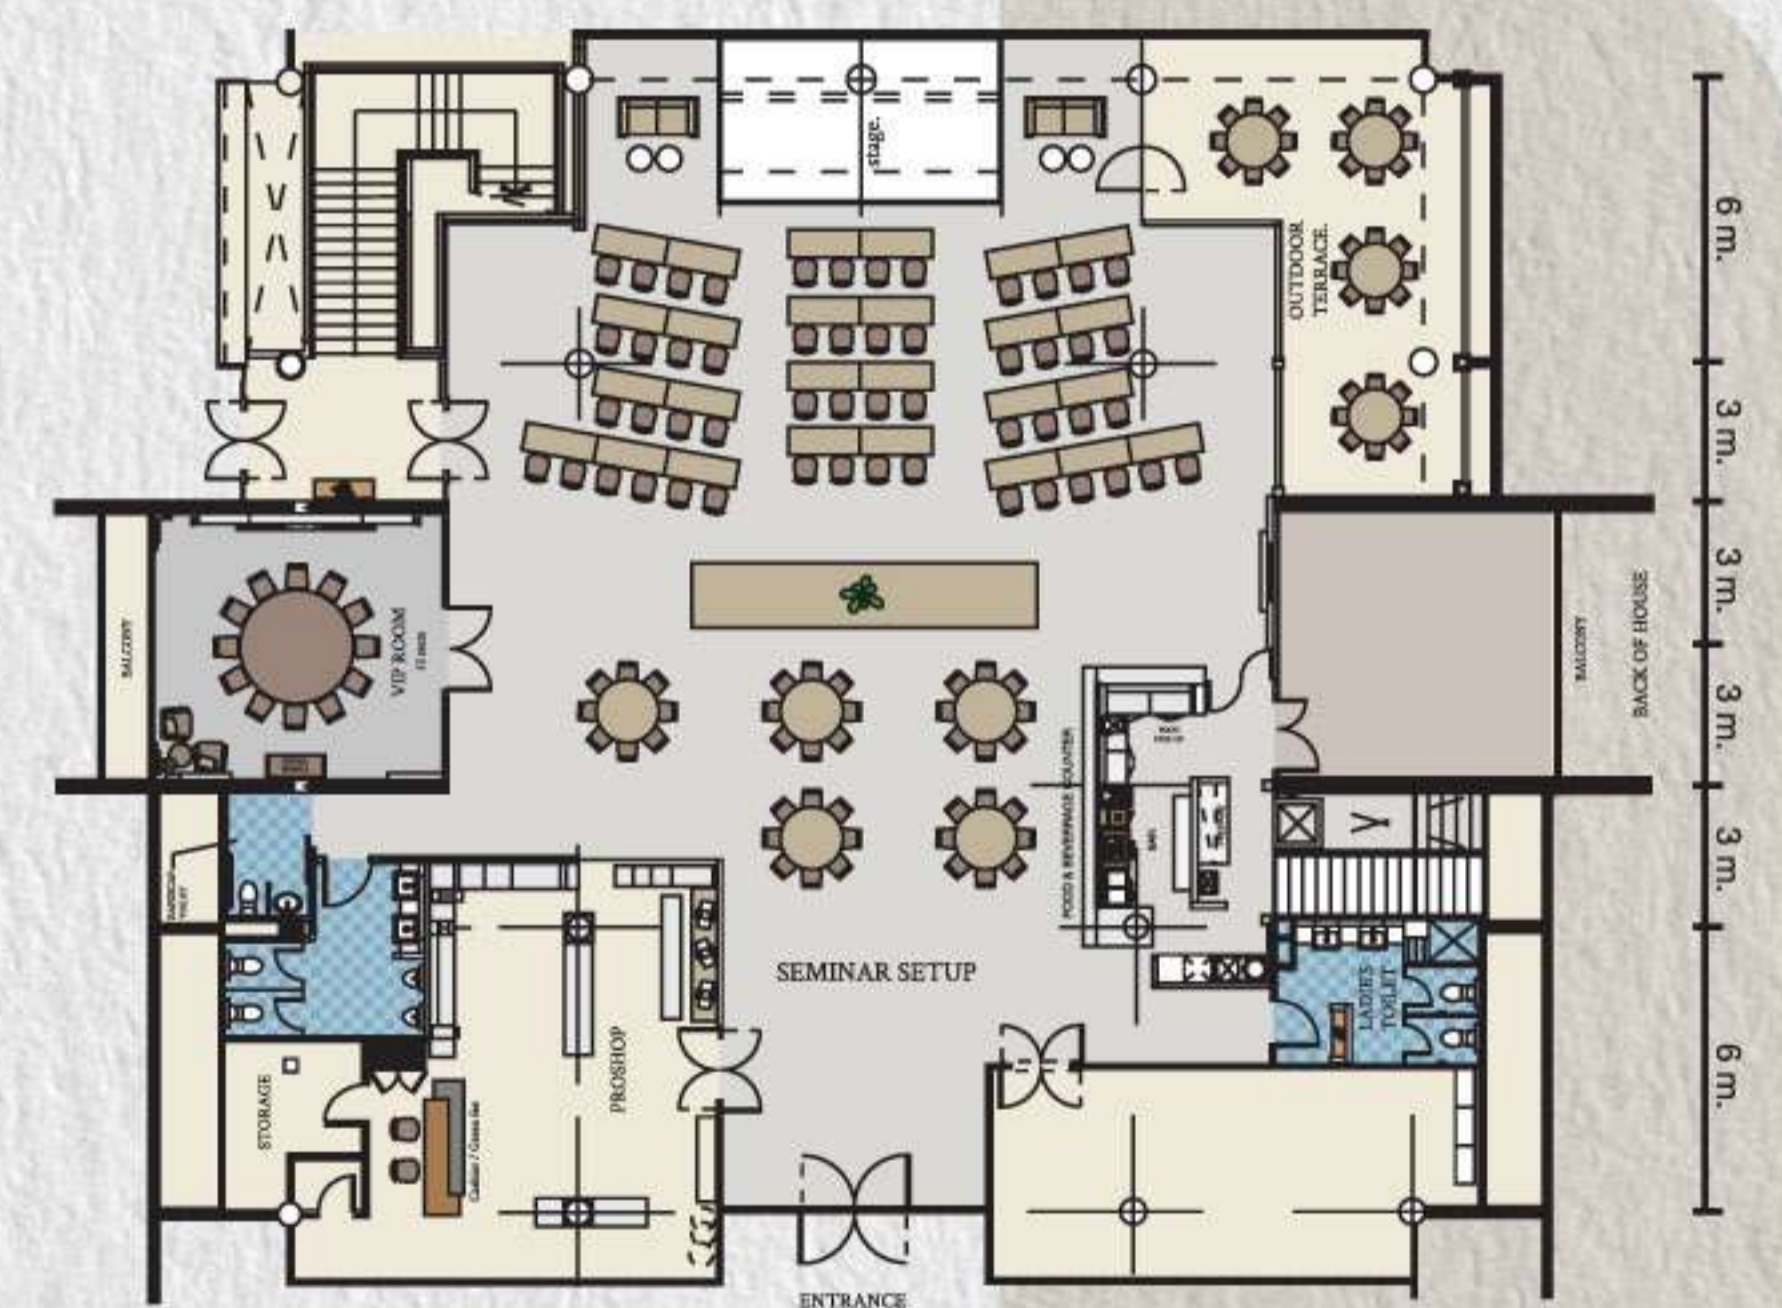

FACILITIES

- Pro Shop
- Restaurant (120 seats)
- VIP room
- Karaoke
- Seminar room
- 126 Men's lockers
- 32 Women's lockers
- 20 Shower rooms
- Driving range
- 4 Reservoirs
- Refreshment kiosks at holes 3, 7 and 14
- 109 free parking spaces available, plus ample overflow parking adjacent to the hotel.
- Chatrium Connect / Digital Butler
- Golf club rental
- Practice green (Chipping, Putting, Bunker)

MEETINGS & EVENTS

Chatrium Golf Resort Soi Dao Chanthaburi's meeting rooms are located on the 2nd floor and all are well-equipped to ensure a successful meeting each and every time. Host a conference in a spacious room or plan an outdoor wedding celebration accommodating up to 100 guests surrounded by the glorious Soi Dao mountains underneath a starlit sky.

FUNCTION ROOM	TOTAL sq.m.	WIDTH (m.)	LENGTH (m.)	HEIGHT (m.)	BOADROOM	NUMBER OF PERSONS					
						U SHAPE	CLASSROOM	THEATRE	BUFFET	COCKTAIL	BANQUET
Soidao Function Rooms	357	17	21	6	200	70	70	200	200	300	250
VIP Room	30	6	5	3	20	15	15	•	•	•	20