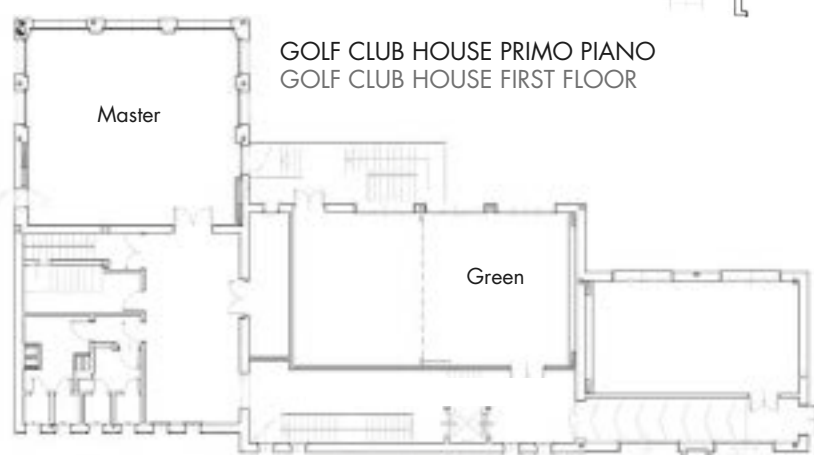

GOLF CLUB HOUSE PIANO TERRA
GOLF CLUB HOUSE GROUND FLOOR

Attrezzature standard gratuite:
Free standard meeting equipment:

- Lavagna a fogli mobili
- Flip Chart
- Schermo
- Screen
- Blocco note e penna
- Stationary
- Hospitality desk
- Hospitality desk

GOLF CLUB HOUSE PRIMO PIANO
GOLF CLUB HOUSE FIRST FLOOR

Teatro Theatre	Scuola Classroom	Tavolo a U U shape	Tavolo unico Board room	Banchetti Banquets	Cocktail Cocktail	Dimensioni Dimensions	Altezza Height	m ² m ²	Porte Doors	Luce Light
-------------------	---------------------	-----------------------	----------------------------	-----------------------	----------------------	--------------------------	-------------------	----------------------------------	----------------	---------------