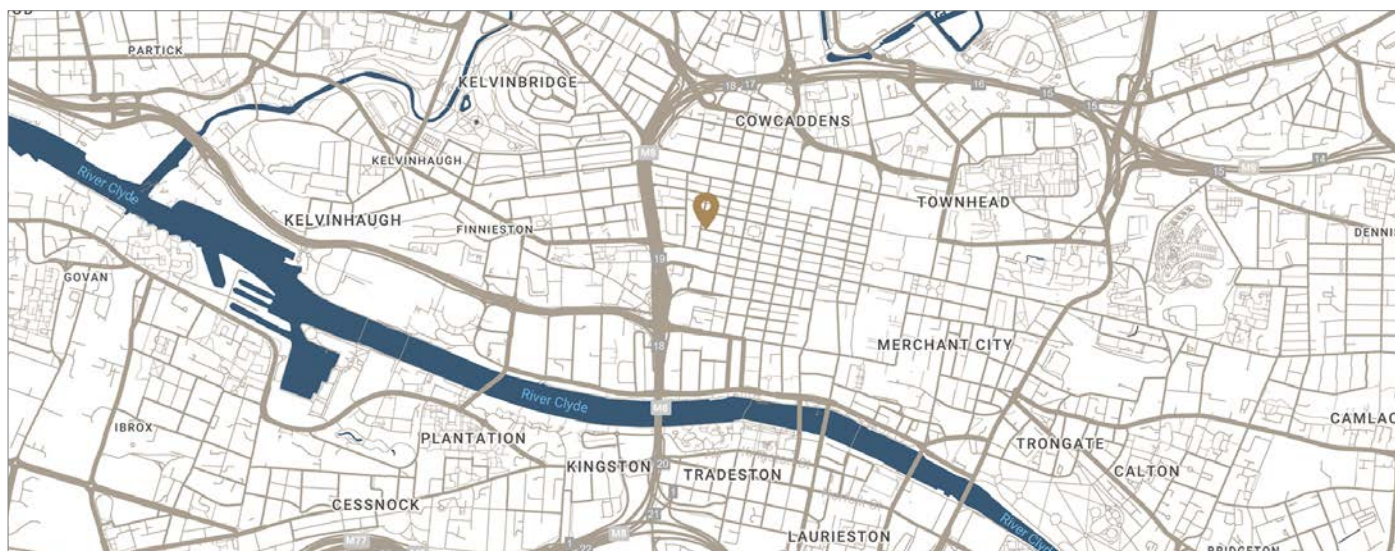

SANDMAN SIGNATURE GLASGOW HOTEL

Situated in-between Glasgow City Centre and the West End, allow us to be your base as you explore Glasgow's vibrant events industry and stunning architectural heritage. We're near to Glasgow Airport and just a short drive to all the city's great music and sporting events. Ideal if you're seeking a luxurious hotel near SSE Hydro or Hampden Park, or are visiting the Convention Centre.

AT A GLANCE

- 179 Bedrooms
- Fitness Suite
- Two meeting rooms (max capacity 40)
- Free WIFI
- Chop Grill & Bar – Scottish and Canadian Cuisine
- Car Parking - On-site (limited) Alternative parking available within walking distance

TRANSPORT LINKS (MILES)

🚆 Train Station

- 0.2 Charing Cross (Glasgow)
- 0.3 Anderston
- 0.5 Glasgow Central
- 1.9 Queen's Street

✈️ Airports

- 6.7 Glasgow International
- 27.8 Glasgow Prestwick
- 35.4 Edinburgh International

🚗 Motorways

- 0.2 M8 JCT 18
- 0.4 M8 JCT 19
- 0.5 M8 JCT 17

Capacity (number of people)

ROOM	Size in m2	Ceiling Height (metres)	Capacity (number of people)				
			Theatre	Classroom	U-Shape	Boardroom	Reception / Buffet
Bonnie	35m²	3.3m	30	15	16	14	20
Gallus	30m²	3.3m	40	21	22	16	20

For more information, please contact our Conference & Events Team on **0141 406 1888** or email Eventsales_glasgow@sandmanhotels.co.uk