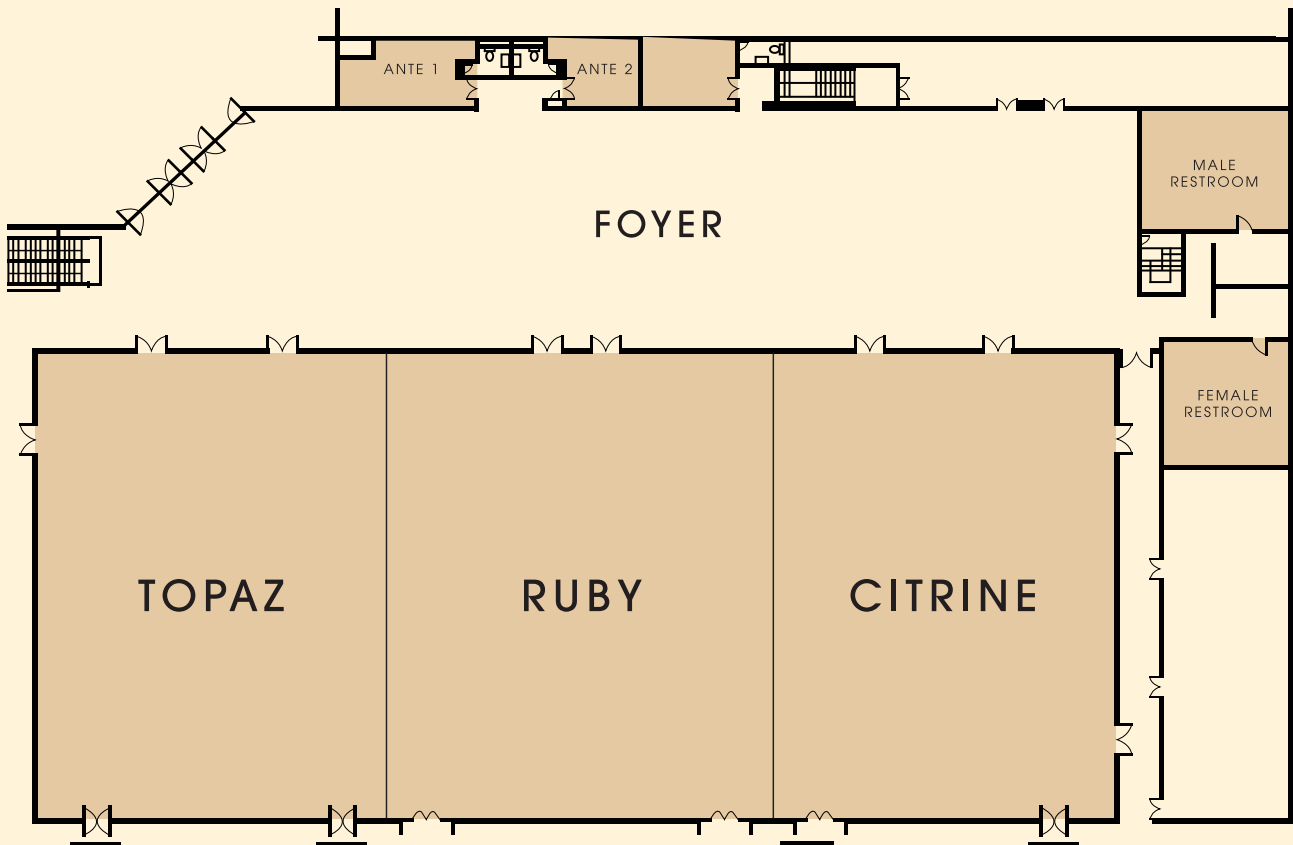

IMPERIAL BALLROOM

LOBBY LEVEL

ROOMS	LEVEL	SIZE (sq m)	SIZE (SQ M) (L' X W')	HEIGHT (m)	ROUND TABLE	THEATRE	BOARDROOM	U-SHAPE	CLASSROOM
Imperial Ballroom	G	2243	32.40 x 69.22	9	2000	3500	-	-	1100
Citrine Ballroom	G	715	32.40 x 22.06	9	550	950	-	-	300
Ruby Ballroom	G	813	32.40 x 25.10	9	600	1050	-	-	330
Topaz Ballroom	G	715	32.40 x 22.06	9	550	950	-	-	300
Ballroom Foyer	G	953	64.80 x 14.70	4	-	-	-	-	-