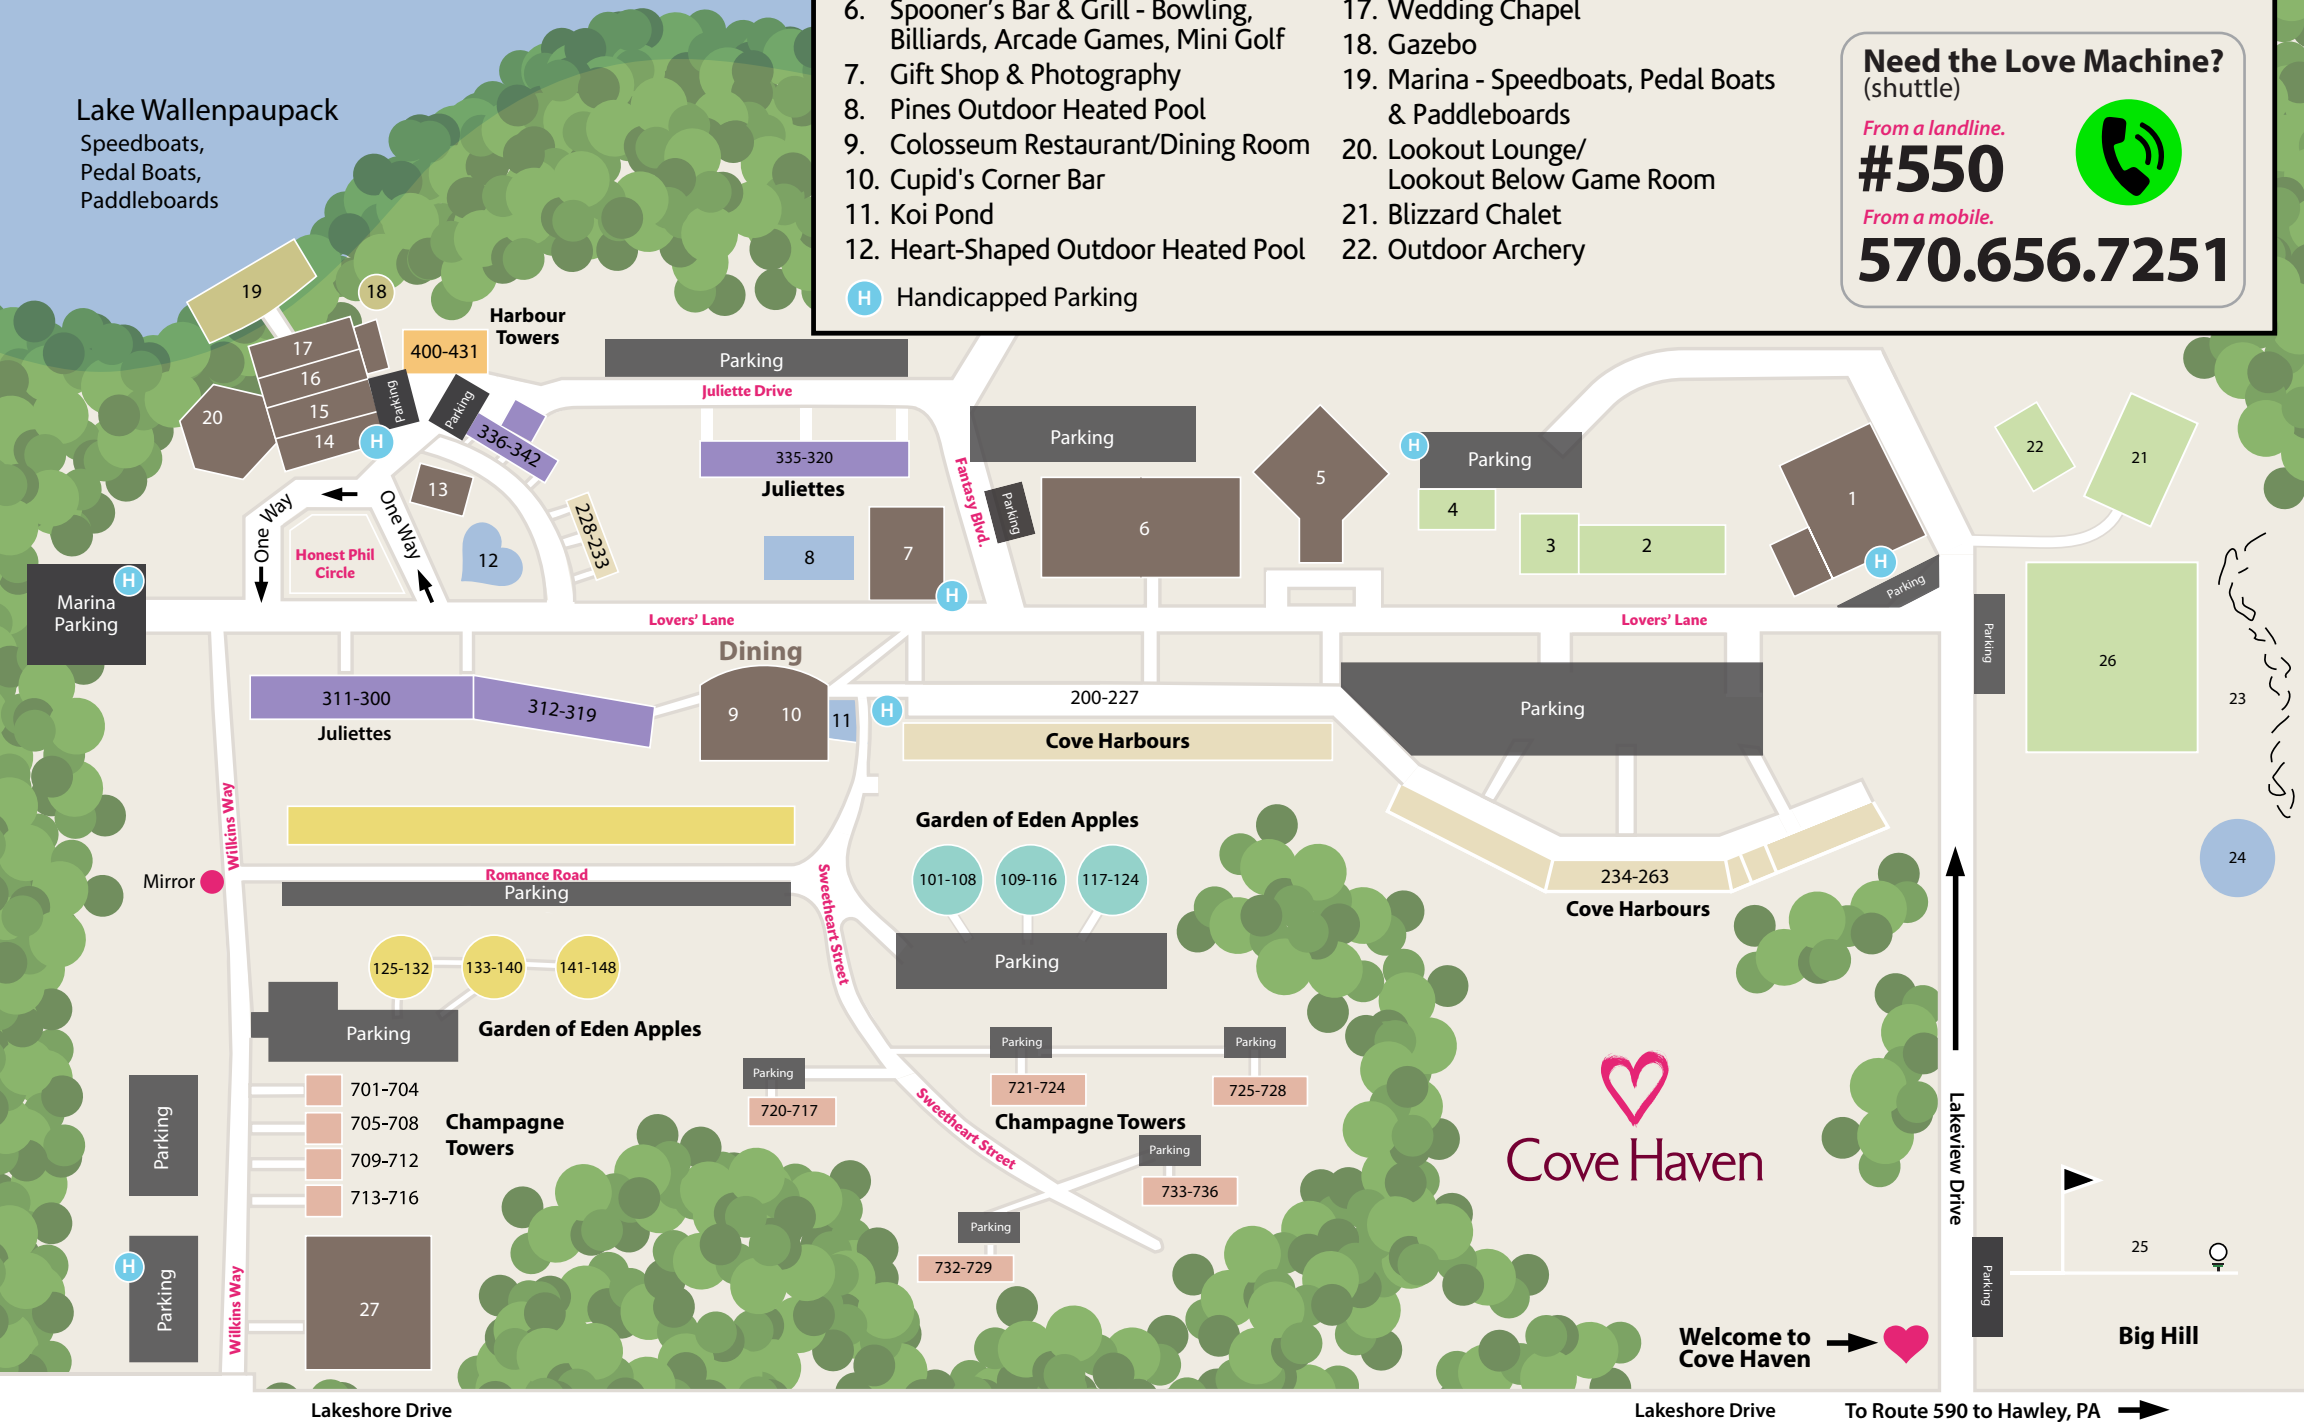

1. Guest Services/Lobby
2. Outdoor Tennis Court
3. Outdoor Handball/Basketball Court
4. Outdoor Tennis Court
5. Champagne Palace Nightclub
6. Spooner's Bar & Grill - Bowling, Billiards, Arcade Games, Mini Golf
7. Gift Shop & Photography
8. Pines Outdoor Heated Pool
9. Colosseum Restaurant/Dining Room
10. Cupid's Corner Bar
11. Koi Pond
12. Heart-Shaped Outdoor Heated Pool
13. TanLines Bar & Grill
14. The Spa at Cove Haven Resort
15. Indoor Pool, Exercise Equipment & Whirlpool Hot Tub
16. Mini Golf
17. Wedding Chapel
18. Gazebo
19. Marina - Speedboats, Pedal Boats & Paddleboards
20. Lookout Lounge/ Lookout Below Game Room
21. Blizzard Chalet
22. Outdoor Archery
23. Hiking Trail
24. Fishing Pond
25. Golf Driving Range
26. Outdoor Game Zone
27. Boat Storage Building

 Handicapped Parking

**Need the Love Machine?**  
(shuttle)

*From a landline.*

**#550**

*From a mobile.*

**570.656.7251**

Lake Wallenpaupack  
Speedboats,  
Pedal Boats,  
Paddleboards

Lakeshore Drive To Route 590 to Hawley, PA →

*\*Please read Hot Spot for hours of operation. All activities are weather permitting.*