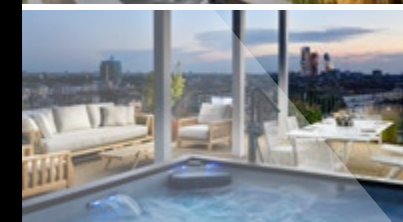

Located in the heart of the Porta Nuova - Garibaldi district of Milan. 4 modular meeting rooms and numerous multifunctional spaces. Unconventional event spaces such as the Secret Garden and the private square. Charming Penthouse suite with 500sqm panoramic terrace.

BUONO A SAPERSI / USEFUL INFO

Edificio costruito con grande attenzione alla sostenibilità e al risparmio energetico. È possibile disporre degli ultimi due piani in esclusiva grazie alla modulazione delle 4 Penthouse suite e della loro terrazza panoramica. Parcheggio privato a pagamento. Uno spazio aperto al quarto piano, il giardino di oltre 1000mq ed una piazzetta privata antistante l'hotel sono interessanti soluzioni per eventi non convenzionali. Il nome scelto è un omaggio all'attitudine milanese di propensione verso l'alto, verso nuove vette e nuovi obiettivi.

The building was built with great attention to sustainability and energy saving. It is possible to have the last two floors exclusively thanks to the modulation of the 4 Penthouse suites and their panoramic terrace. Private parking on request. An open space on the fourth floor, the garden of over 1000sqm and a private square in front of the hotel are interesting solutions for unconventional events. The name chosen is a tribute to the Milanese attitude upward propensity, towards new heights and new goals.

8,8 km
dall'aeroporto di Milano Linate (LIN)
from the airport of Milan Linate (LIN)

49 km
dall'aeroporto di Milano Malpensa (MXP)
from the airport of Milan Malpensa (MXP)

2,2 km
vicino al Centro città
near City centre

270 mt
dalla stazione FS di Milano Porta Garibaldi
from the Milan Porta Garibaldi railway station

180 mt
da piazza Gae Aulenti (attrazione turistica)
from Gae Aulenti square (tourist attraction)