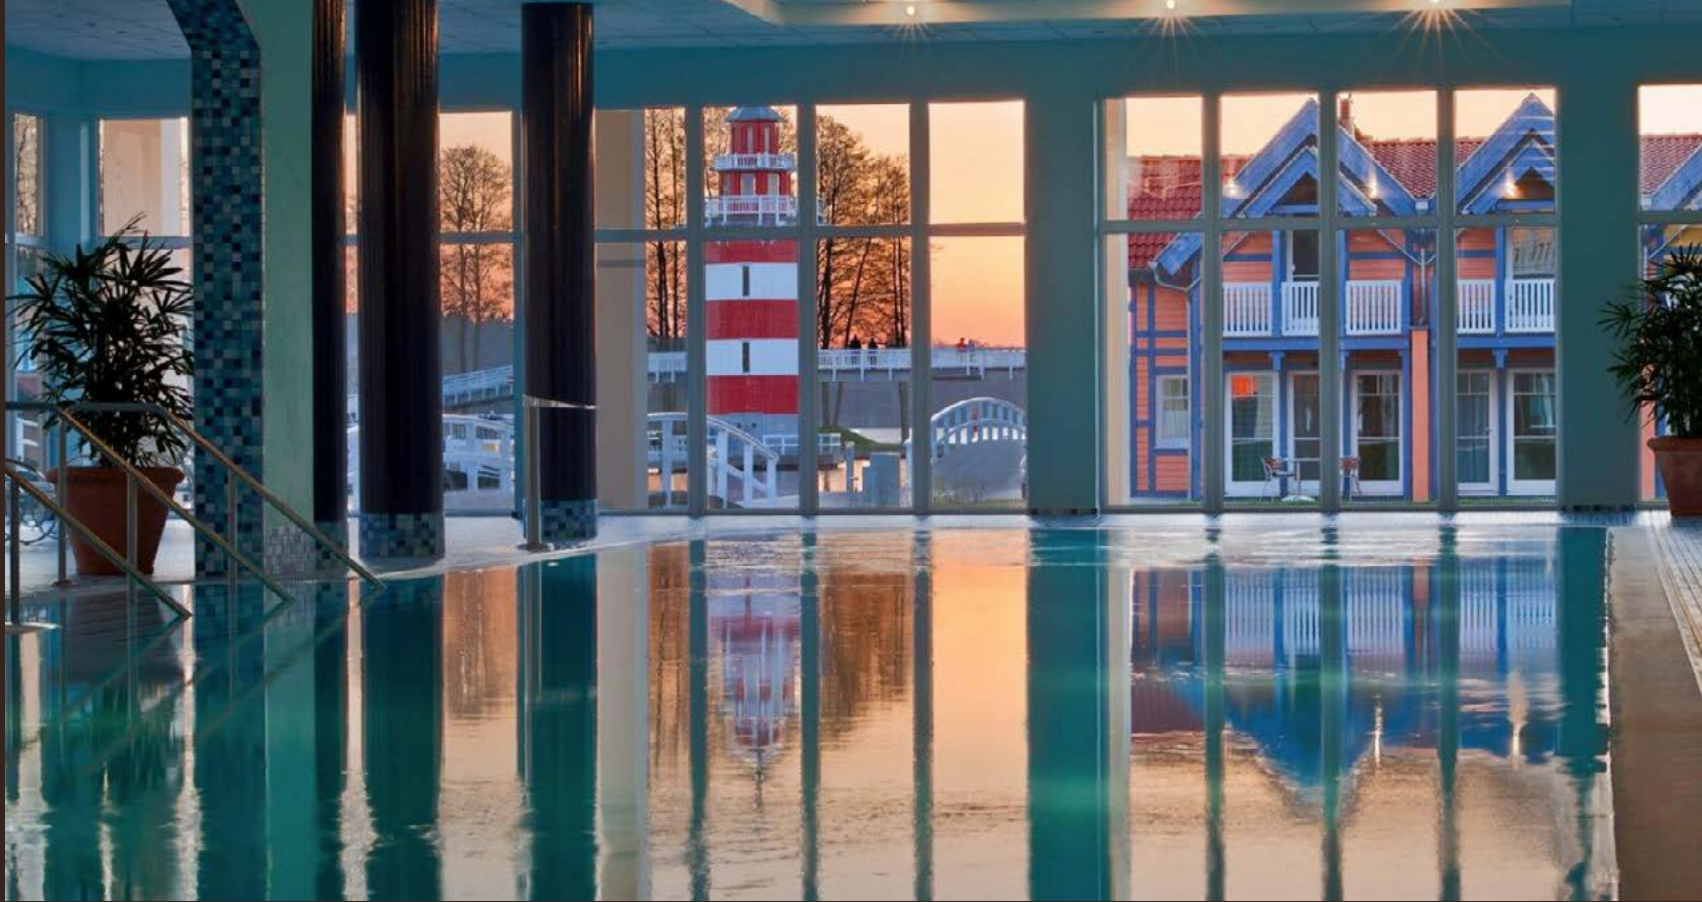

LAKESIDE GRAND OCCASIONS

Located in the serene south of the Mecklenburg Lake District, Precise Resort Hafendorf Rheinsberg offers an enchanting lakeside setting for events and conferences. The venue features a picturesque harbor with a dedicated landing stage, options for boat and yacht rentals, a private beach, and a spacious 2,000 m² wellness lounge. It boasts a state-of-the-art conference centre for professional gatherings, along with a variety of dining options. Create an unforgettable and inspiring event at Precise Resort Hafendorf Rheinsberg.