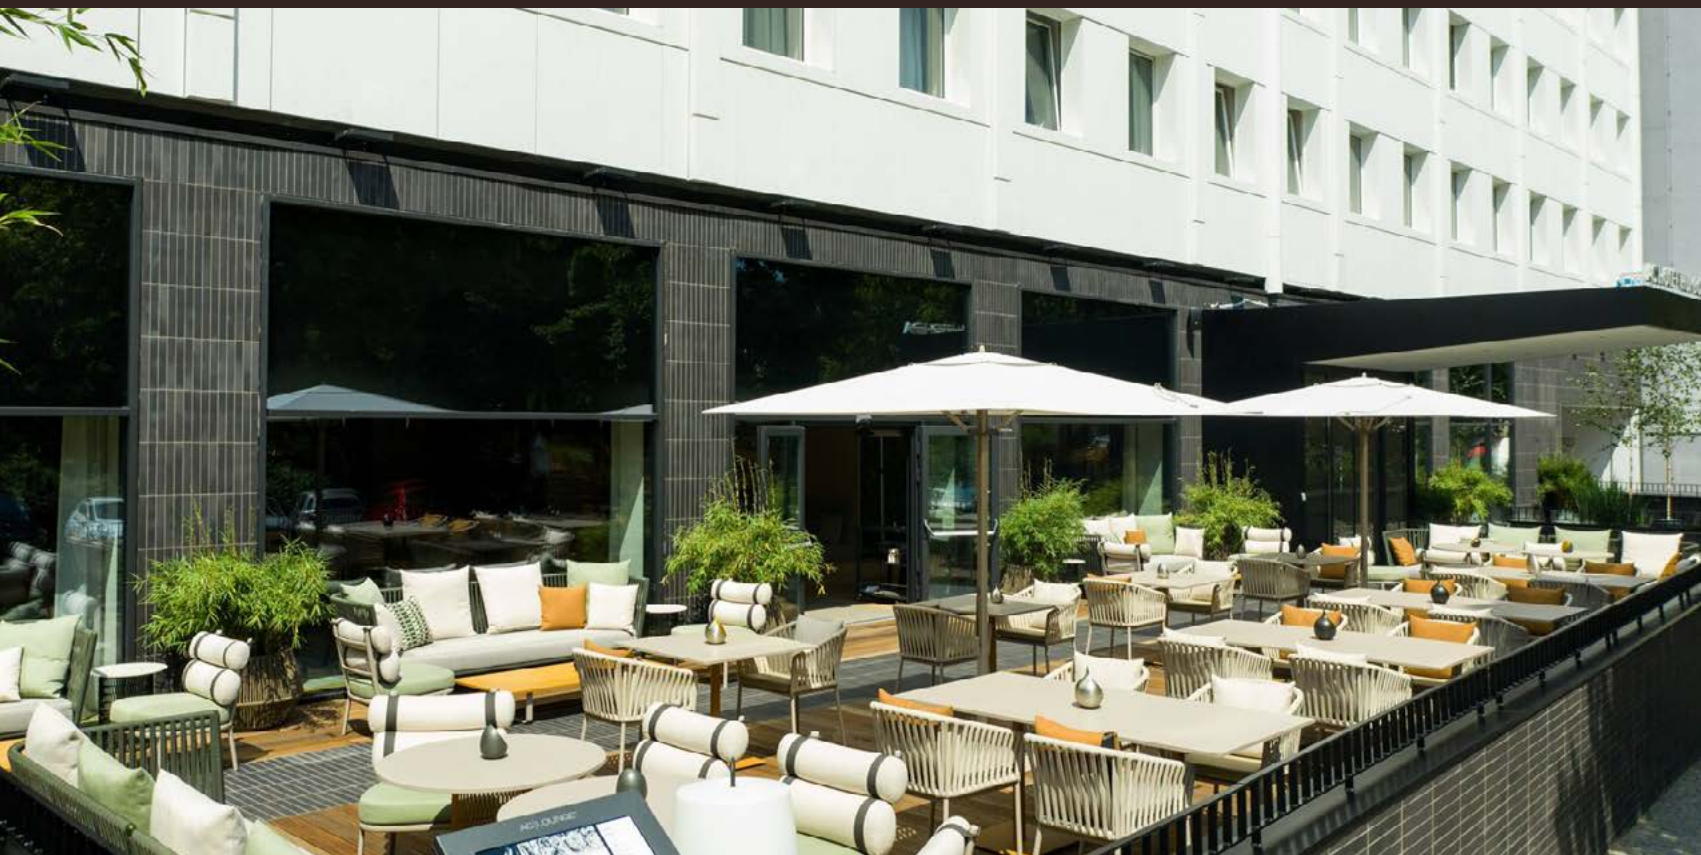

AC Hotel Berlin Humboldthain Park

Hochstrasse 3

13357 Berlin, Germany

0049 170 9211128

contracting@precisehotels.com