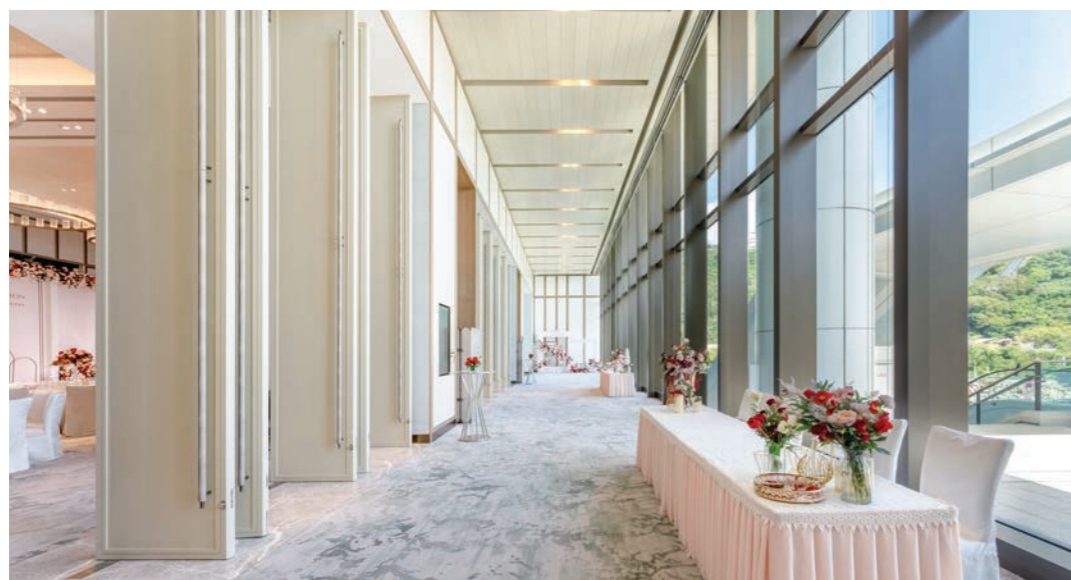

準新娘可與摯友在飽覽南中國海醉人美景的富麗敦水療中心舉辦一場完美的婚前派對作序幕，沉醉於一系列舒心的水療療程，並以最佳的姿態迎接您的大日子。

Celebrate

慶典聚會

From stately ballroom illuminated with natural light to chic indoor and outdoor venues that are ideal for intimate ceremonies or cocktail receptions, each of our wedding spaces offers a unique take on your celebration.

從瑰麗典雅的宴會廳至多個時尚的室內外宴會場地，香港富麗敦海洋公園酒店絕對是舉辦盛大婚宴、證婚派對或雞尾酒會的不二之選。

1/F

THE FULLERTON BALLROOM 富麗敦宴會廳

Tie the knot at the elegantly designed and pillar-free The Fullerton Ballroom, which accommodates up to 32 tables with an adjoining foyer featuring magnificent ocean views. Prepared to be impressed by the state-of-the-art audio-visual equipment, an LED wall and lighting technology.

準新人可在設計典雅且無柱式的富麗敦宴會廳喜結連理，場地可容納最多32張圓桌，更可使用其海景前廳迎賓。宴會廳配備一系列先進的音響器材，更設有大型高清LED多功能螢幕牆，定能為您打造一段最珍貴難忘的甜蜜回憶。

3/F

THE PAVILION

海閣

Exchange your vows in a botanical setting with ample sunlight perfect for intimate wedding ceremonies or celebrations of up to 120 guests.