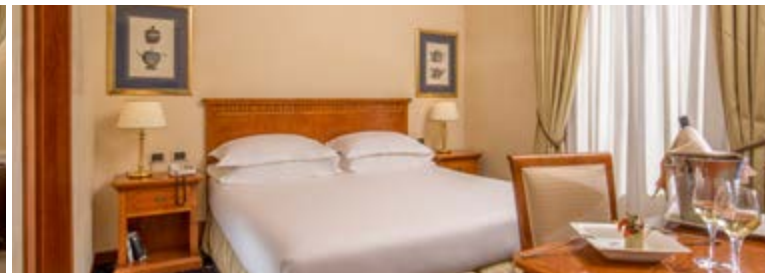

Posizione centrale
Central location

Barberini / Repubblica - 500 mt
Barberini / Repubblica - 500 mt

Termini - 800 mt
Termini - 800 mt

Aeroporto Fiumicino - 35 km
Fiumicino airport - 35 km

Aeroporto Ciampino - 20 km
Ciampino airport - 20 km

PUNTI DI FORZA

- Situato in centro città a poca distanza dai principali luoghi d'interesse.
- Sale meeting panoramiche con luce naturale.
- Corte esterna e Bar dove per pause caffè e incontri informali.

BUONO A SAPERSI

- Garage esterno in convenzione.
- Noleggio auto con conducente a disposizione con tariffe agevolate.
- Connessione LAN disponibile su quotazione.
- "Pillowow" scelta della tipologia di cuscino preferito.

HIGHLIGHTS

- Located in the city center, near the main places of interest.
- Panoramic meeting rooms with natural light.
- External courtyard and bar for coffee break and informal meetings.

USEFUL INFO

- External garage in agreement.
- Car rental with driver available with discounted rates.
- LAN connection available on request.
- "Pillowow": choose your favorite pillow.