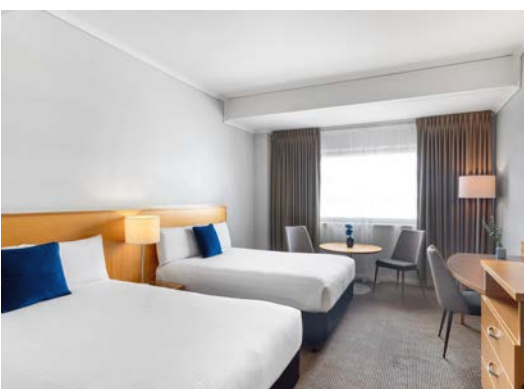

The hotel features 256 spacious rooms and suites, two dining venues, Sen5es Restaurant & Wine Bar and Fenians Irish Pub, 24/7 reception and in-room dining service, onsite self-serve parking, as well as a top-floor fitness centre and relaxation space that offer spectacular Swan River views.

## Accommodation

Experience 4.5-star centrally located accommodation at Novotel Perth Langley with 256 beautifully appointed guests rooms and suites featuring the Swan River and city views.

- 137 classic rooms
- 19 superior king rooms
- 72 twin rooms
- 28 suites