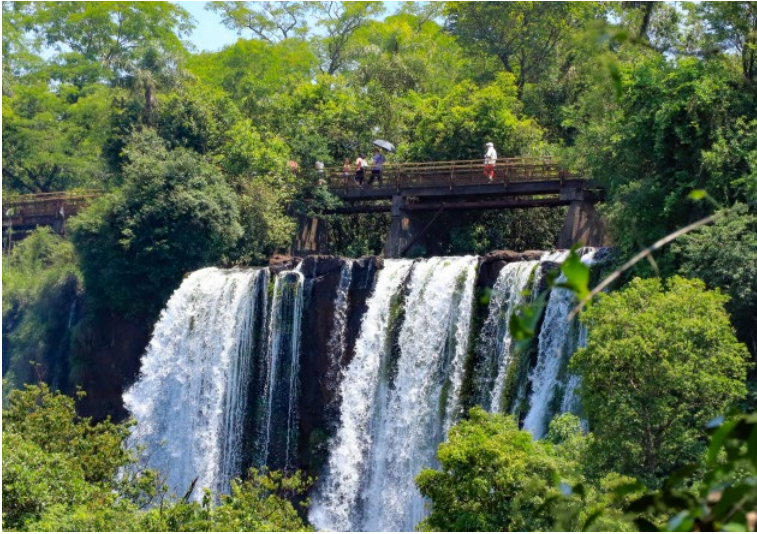

IGUAZÚ
GRAND
PUERTO IGUAZÚ