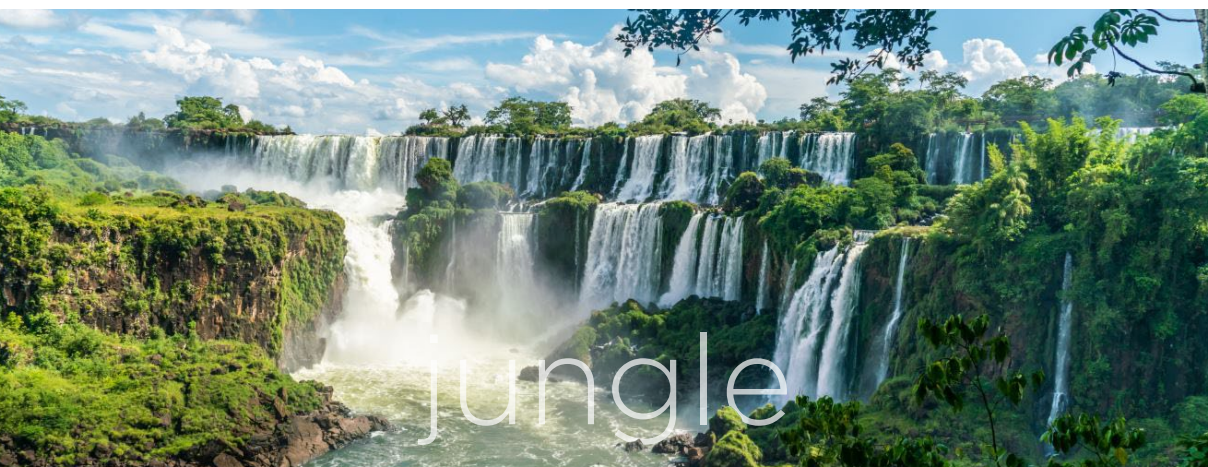

GRAND
HOTELS
LUX

Iguazú Grand y Panoramic Grand
Puerto Iguazú

Argentina

Chile
Paraguay
Brasil
Uruguay
Buenos Aires

Connectivity

- Iguazú International Airport (IGR)
Distance: 30 minutes
- Foz do Iguaçu International Airport (IGU)
Distance: 40 minutes
- Guaraní International Airport (AGT)
Distance: 1:30 hours