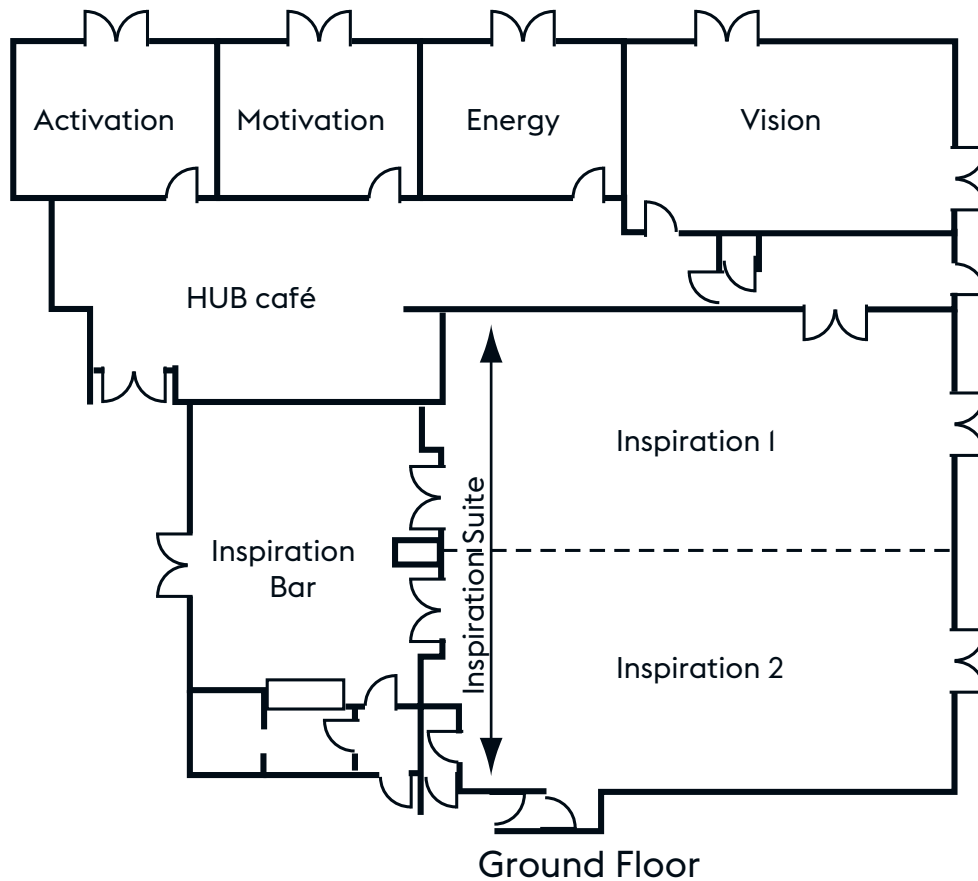

MEETING, EVENTS AND BANQUETING

FLOOR PLAN

Room Name	THEATRE STYLE	CLASSROOM STYLE	BOARDROOM STYLE	CABARET STYLE	BANQUETING STYLE	U-SHAPE STYLE	MAXIMUM HEIGHT (M)	MAXIMUM LENGTH (M)	MAXIMUM WIDTH (M)
Inspiration Suite	300	100	70	120	220	70	3.9	16.3	15.4
Inspiration I	100	40	50	70	100	35	3.9	16.37	7.7
Inspiration 2	100	40	50	70	100	35	3.9	16.37	15.4
Vision	60	24	25	32	40	24	2.6	10.4	5.0
Activation	20	10	18	16	20	15	2.6	6.5	4.4
Energy	20	10	18	16	20	15	2.6	6.5	4.4
Motivation	20	10	18	16	20	15	2.6	6.5	4.4
Innovation (VWorks)	-	-	6	-	-	-	2.1	3.0	2.7
Spark (VWorks)	-	-	6	-	-	-	2.1	3.0	2.7
Spirit (VWorks)	-	-	6	-	-	-	2.1	3.0	2.7
Stimulation (VWorks)	-	-	6	-	-	-	2.1	3.0	2.7