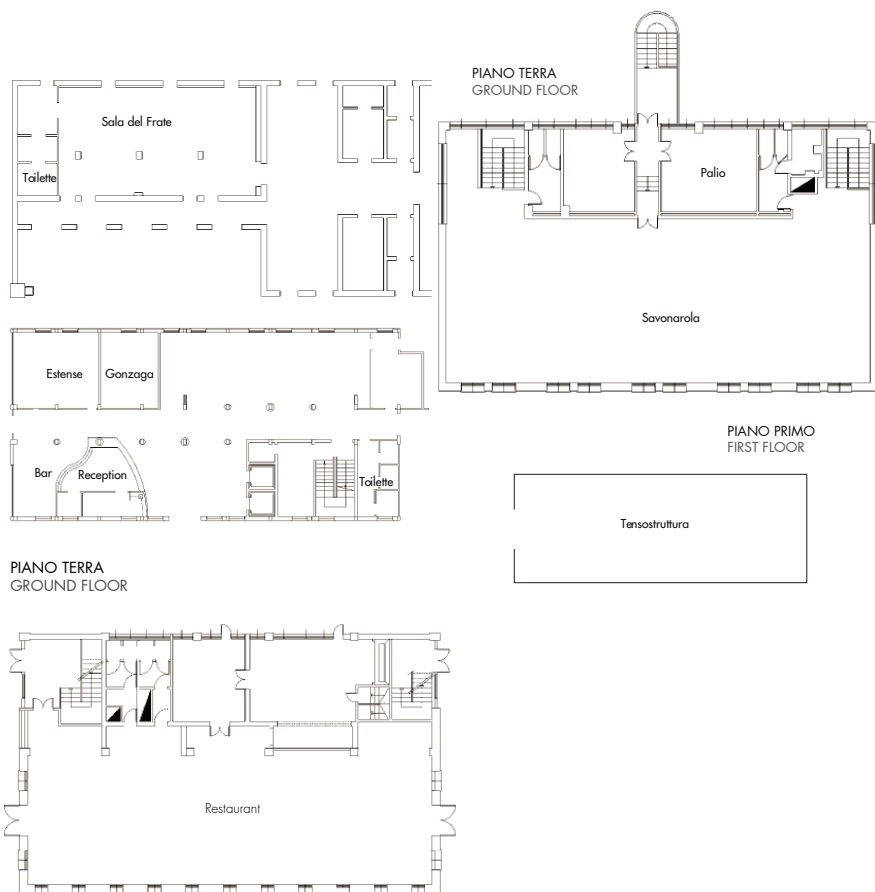

ATTREZZATURE STANDARD GRATUITE / FREE STANDARD MEETING EQUIPMENTS

Lavagna a fogli mobili / Flip chart   Blocco note e penna / Stationery   Hospitality desk / Hospitality desk
Schermo / Screen

SERVIZI SU RICHIESTA / SERVICES ON REQUEST

Referente congressuale in loco / Meeting specialist on site   Traduzione simultanea / Simultaneous translation   Assistenza Tecnica / Technical Assistance
Servizio segreteria / Secretary service   Business centre / Business centre   Servizi fotografici / Photo service
Servizio hostess / Hostesses   Allestimenti floreali / Flower decorations

ATTREZZATURE SU RICHIESTA / MEETING EQUIPMENTS ON REQUEST

Videobeam (videoproiettore collegabile a PC con grande schermo) / LCD projector   Schermo gigante (a partire da 2x2 mt) / Wide screen   Proiezione diapositive / Slide projector
Videoconferenza / Videoconference   Puntatore laser / Laser Marker Schermo   Registrazione audio / Audio recording

UNAWAY
Hotel Occhiobello

Teatro
Theatre

Scuola
Classroom

Tavolo a U
U shape

Tavolo unico
Board room

Banchetti
Banquets

Cocktail
Cocktail

Dimensioni
Dimensions

Altezza
Height

m²
m²

Luce
Light

Savonarola	250	99	180	99	120	35	150	35	170	99	300	99	25x10	5	250	✓
Tensostruttura	180	-	-	-	-	-	-	-	-	-	-	-	22x8	3	176	✓
Del Frate	50	20	35	14	25	14	30	14	40	-	45	-	11x5,5	3	65	✓
Estense	35	16	20	10	20	10	14	10	24	-	30	-	8,4x5	3	42	✓
Gonzaga	20	10	15	8	15	8	20	8	-	-	25	-	5x4,4	3	22	✓
Padio	15	-	-	-	10	-	-	-	-	-	-	-	5x4	3	20	✓

Standard space capacity

Social distancing space capacity