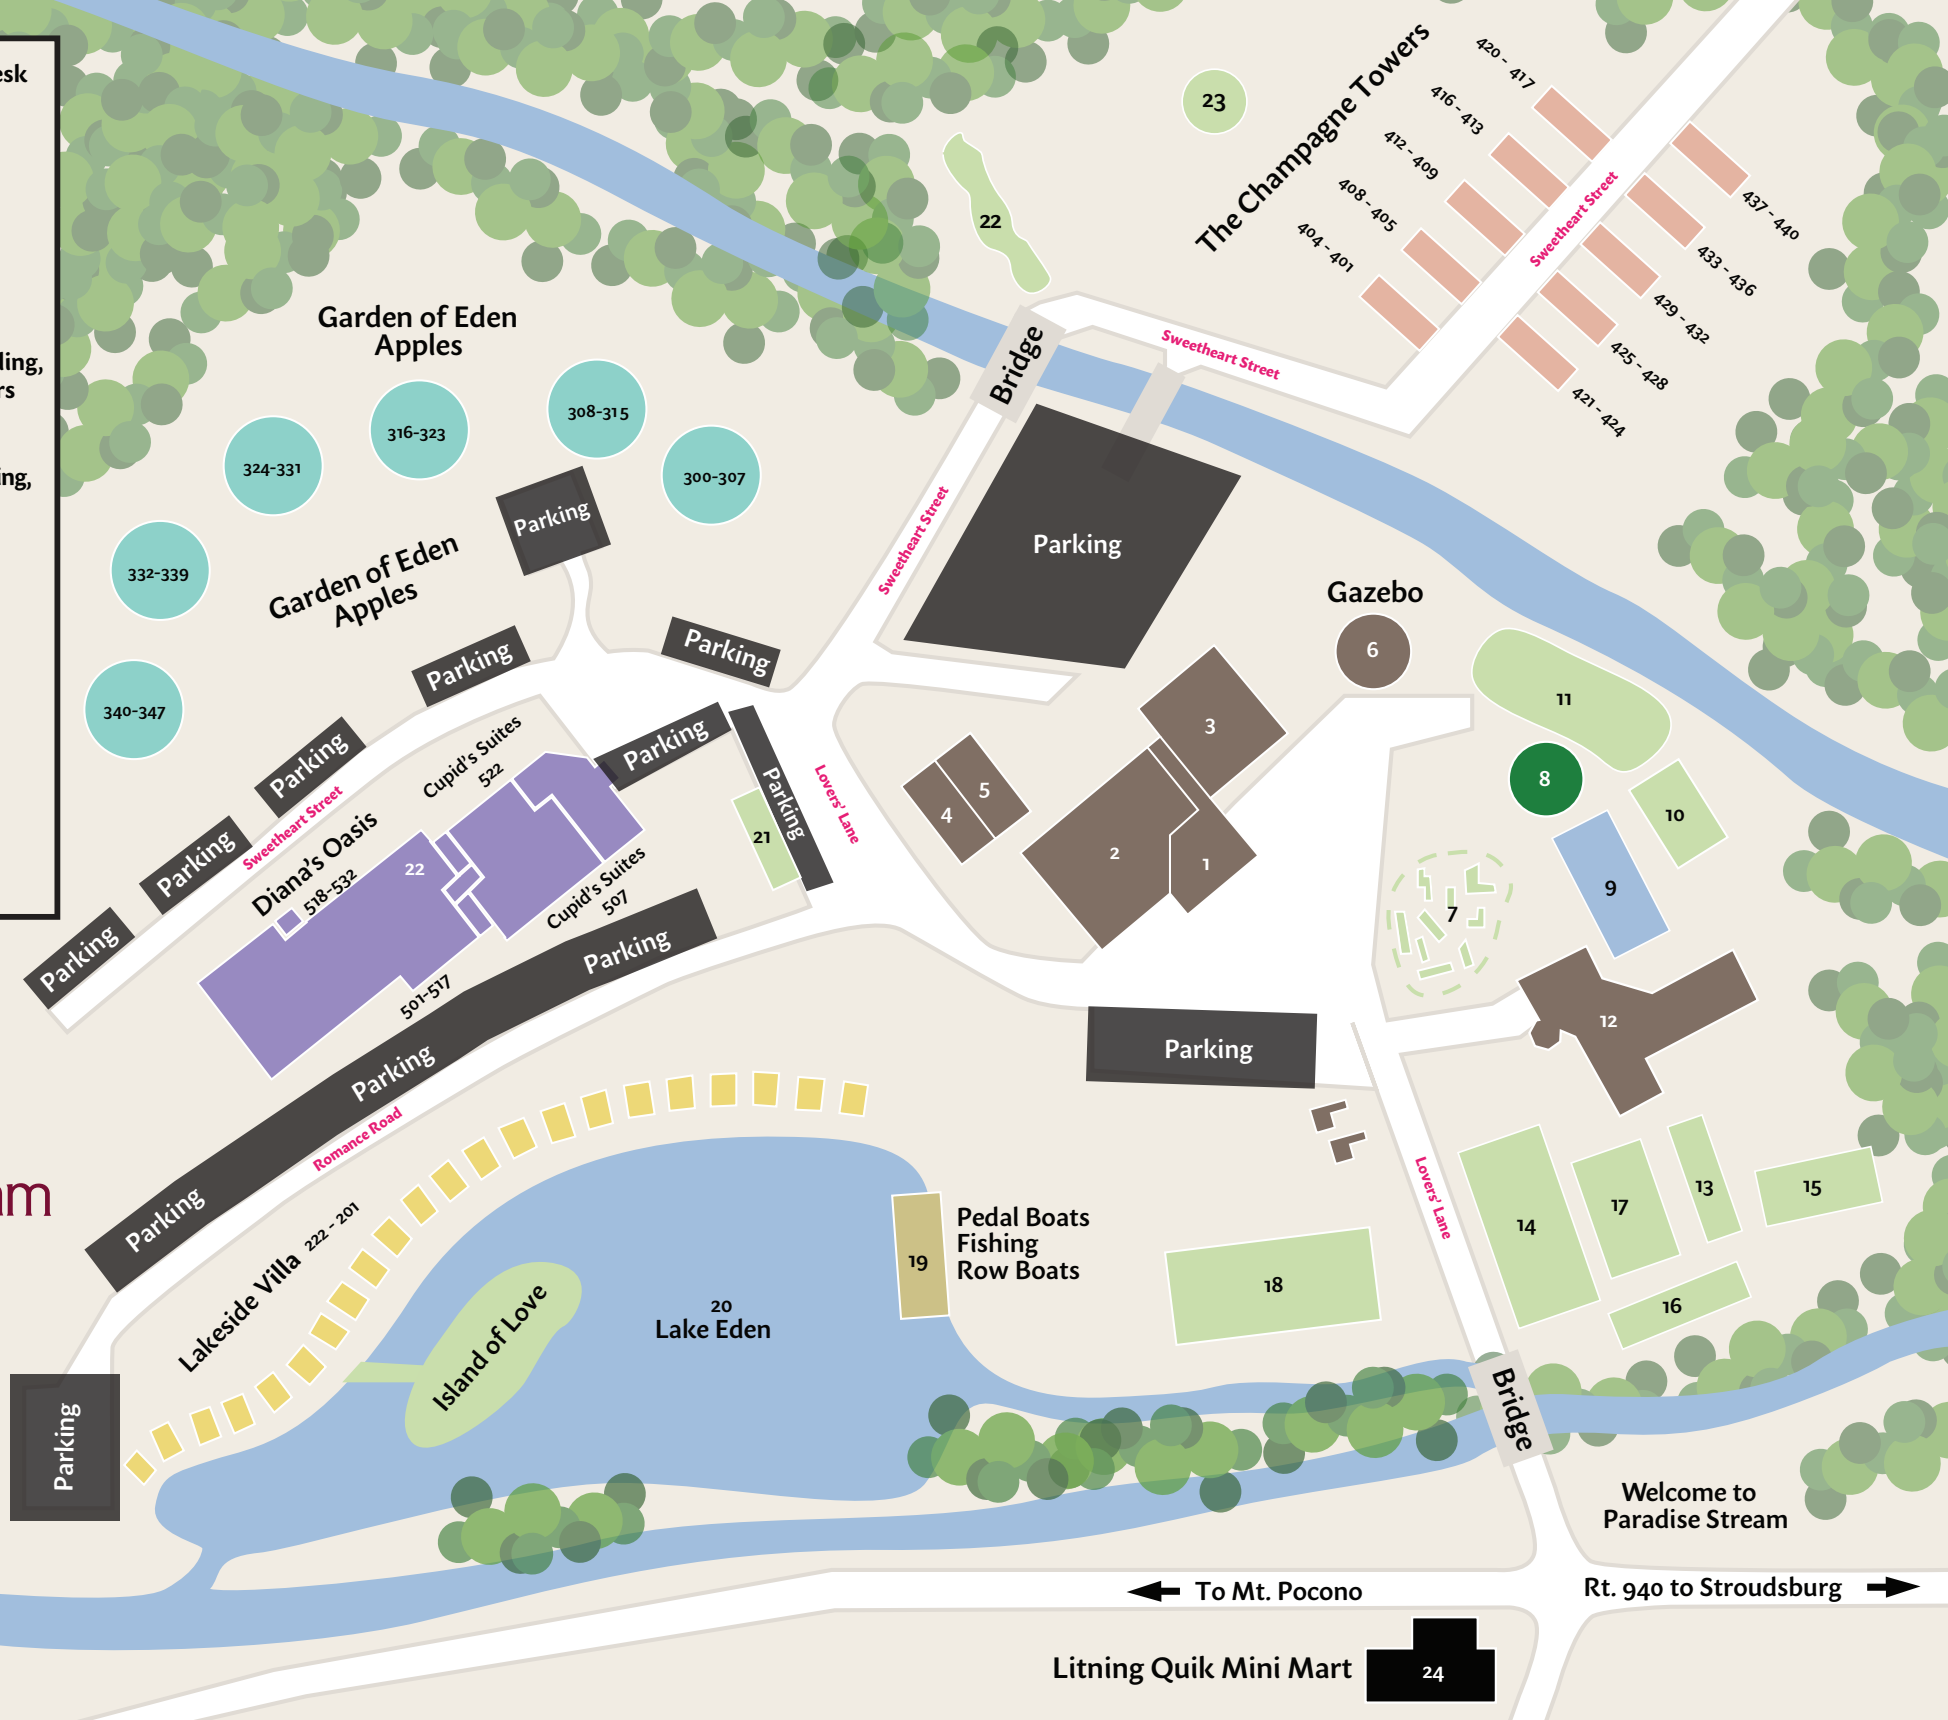

1. Guest Services/Front Desk
2. Dining Room
3. Nightclub
4. Gift Shop
5. Spa at Paradise Stream
6. Gazebo
7. Outdoor Miniature Golf
8. TanLines Bar & Grill
9. Outdoor Pool
10. Volleyball
11. Disc Golf, Outdoor Bowling, Cornhole, Giant Checkers
12. Spooner's, Game Room, Fitness Center, Indoor Mini Golf, Duck Pin Bowling, Indoor Pool & Hot Tub
13. Horseshoes
14. Basketball
15. Outdoor Archery
16. Bocce Ball
17. Shuffleboard
18. Tennis
19. Marina
20. Lake Eden
21. Bicycles
22. Nature Trail
23. Softball Field
24. Litning Quik Mini Mart

← To Mt. Pocono

Rt. 940 to Stroudsburg →

Litning Quik Mini Mart