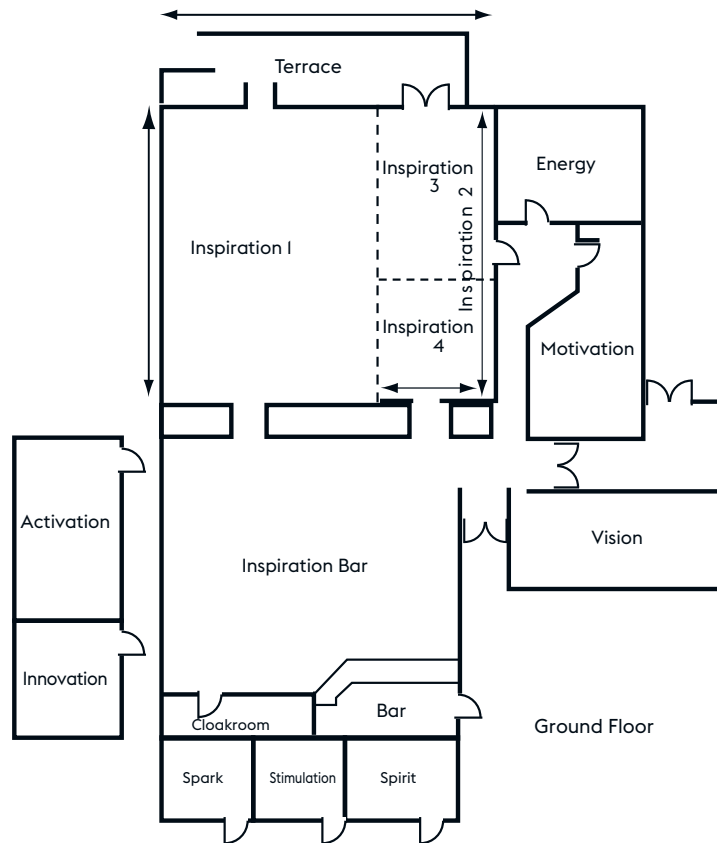

MEETING, EVENTS AND BANQUETING

FLOOR PLAN

Room Name	THEATRE STYLE	CLASSROOM STYLE	BOARDROOM STYLE	CABARET STYLE	BANQUETING STYLE	U-SHAPE STYLE	MAXIMUM HEIGHT (M)	MAXIMUM LENGTH (M)	MAXIMUM WIDTH (M)
Inspiration Suite	250	140	80	150	180	75	2.7	14.5	15.5
Inspiration 1	120	70	50	56	70	45	2.7	14.5	8
Inspiration 2	80	30	40	40	60	30	2.7	14.5	6.5
Inspiration 3	40	20	20	24	30	20	2.7	8.5	6.5
Inspiration 4	30	14	16	8	10	16	2.7	6	6.5
Energy	30	16	16	16	-	18	2.4	6	4.5
Vision	30	16	18	-	-	-	2.4	8.5	3.5
Motivation	24	10	14	-	-	-	2.4	8	3.5
Activation	20	10	12	10	-	12	2.4	6	4.5
Spark	-	-	4	-	-	-	2.4	3.4	2.8
Stimulation	-	-	4	-	-	-	2.4	3.4	2.8
Spirit	-	-	8	-	-	-	2.4	4.25	3.2
Innovation	-	-	6	-	-	-	2.4	4.45	2.95
Synergy (V Works)	-	-	6	-	-	-	2.1	3	2.7
Tenacity (V Works)	-	-	6	-	-	-	2.1	3	2.7
Impulse (V Works)	-	-	6	-	-	-	2.1	3	2.7
Invigoration (V Works)	-	-	6	-	-	-	2.1	3	2.7