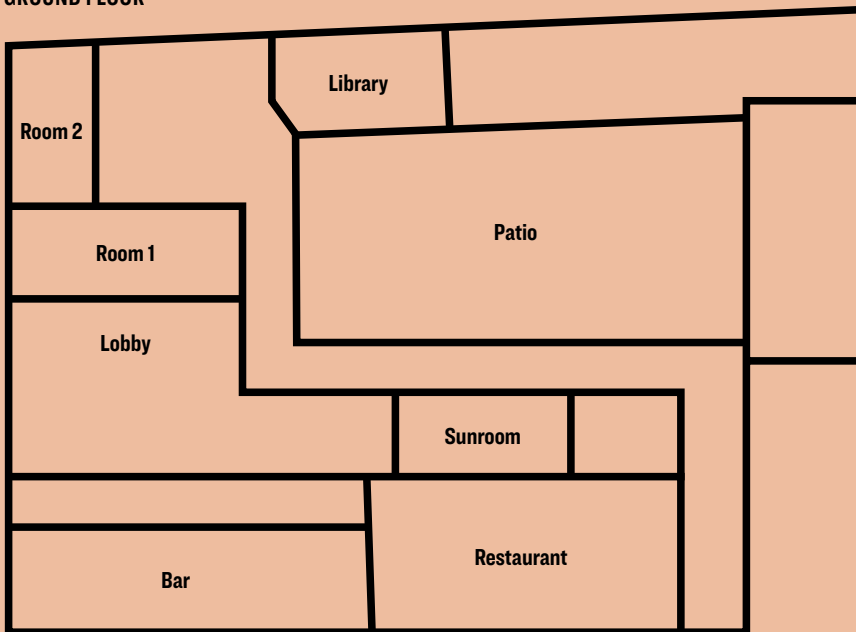

FUNCTION ROOMS

	Floor	Height	Surface area	Natural light	Classroom	Theater	Reception	U-shaped	Conference style
Room 1	GF	3 m	84 m²	yes	60	100	100	26	26
Room 2	GF	3 m	47.5 m²	yes	18	25	30	12	16
Library	GF	3 m	56 m²	yes	–	–	–	–	18
Suites	1–5	2.80 m	35 m²	yes	–	–	–	–	10

You can also book our **sunroom**, **beer garden** or our **patio** for special events, such as barbecues.

GROUND FLOOR