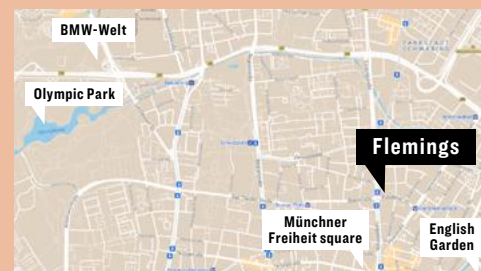

## FLEMINGS HOTEL MÜNCHEN-SCHWABING

Leopoldstrasse 130-132  
80804 Munich

### Distances

English Garden 1 km / Olympic Park 2.5 km / BMW-Welt 3 km / Marienplatz 4 km / central train station 4.5 km / MOC Event Center München 6 km / Allianz Arena 7.5 km / Exhibition and Congress Center 10 km / Munich Airport (MUC) 33 km