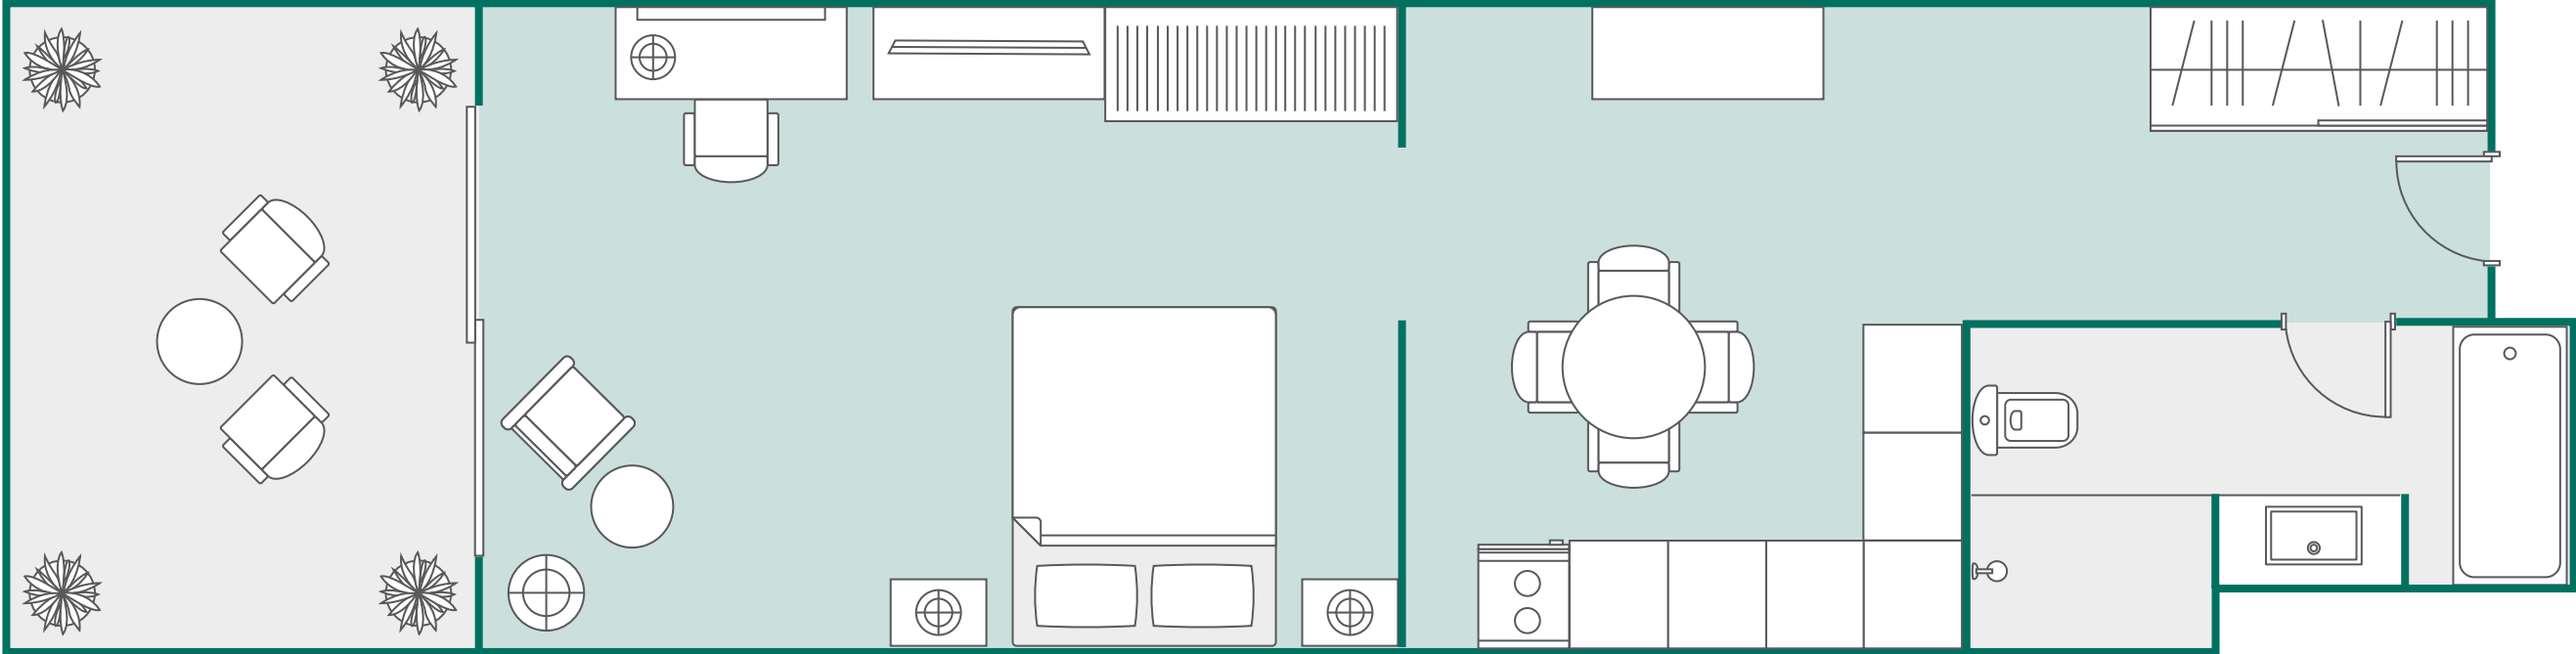

# SUNWAY HOTEL PHNOM PENH - EXECUTIVE SUITE KING ROOM

Room Size: 69 sqm

All room layout plans contained herein are for reference only and shall not constitute any warranty whether expressly or implicitly. The room layout plans used are for illustrative and general indication purpose only and are not intended to express the specific layouts and dimensions of the hotel's guestrooms. Each room layout serves only as guidance and do not necessarily represent the final and/or the assigned guestroom.