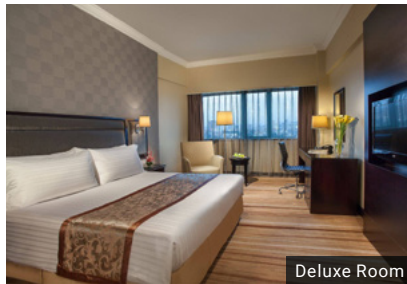

Grand Park Kunming

20 Hong Hua Qiao, Kunming
650031, Yunnan, P.R. China
T: (86 871) 6538 6688
F: (86 871) 6537 8735
E: info.gpkm@parkhotelgroup.com
W: parkhotelgroup.com/
grand-park-kunming

With its undulating wave-like façade set amidst the lush green surroundings, the 21-storey Grand Park Kunming is an iconic landmark not to be missed.

Located just minutes away from major landmarks and the Central Business District, the five-star hotel is the perfect sanctuary for both business and leisure travellers in the historic Yunnan capital city of Kunming.

Accommodation

ROOM TYPE	NO. OF ROOMS
Presidential Suite	1
Crystal Club Suite	4
Executive Suite	14
Crystal Club Room	58
Deluxe Room	116
Superior Room	107
TOTAL	300

Restaurants & Bars

INDULGE AT PARK
Offers international and seafood buffets.

BEER TAVERN
This alfresco bar is just the spot to enjoy a glass of beer and delicious barbecue.

THE DELI
Be treated to a delectable selection of homemade cakes and breads.

What's Nearby

1. Green Lake (Cui Hu) 2 mins walk/0.31km
2. Military School 2 mins walk/0.34km
3. Yunnan University 10 mins walk/0.85km
4. Kunming Old Street Scenic Area 15 mins walk/1.0km
5. Zheng Yi Fang 15 mins walk/1.1km
6. Kunming West Hill (Kunming Dragon Gate) 40 mins drive/15km
7. Stone Forest 90 mins drive/67km

Estimated time varies and is subject to traffic conditions.

PARK PALACE
Enjoy authentic Cantonese and Yunnan delicacies in the main dining hall or private rooms.

Meetings & Events

Furnished with state-of-the-art audio visual facilities, the two ballrooms and six function rooms are popular with event planners and conference organisers. The Grand Ballroom can accommodate up to 350 guests.