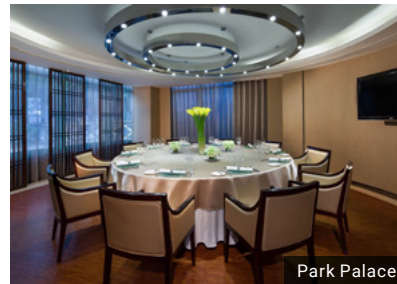

Grand Park Kunming

20 Hong Hua Qiao, Kunming
650031, Yunnan, P.R. China
T: (86 871) 6538 6688
F: (86 871) 6537 8735
E: info.gpkm@parkhotelgroup.com
W: parkhotelgroup.com/
grand-park-kunming

With its undulating wave-like façade set amidst the lush green surroundings, the 21-storey Grand Park Kunming is an iconic landmark not to be missed.

Located just minutes away from major landmarks and the Central Business District, the five-star hotel is the perfect sanctuary for both business and leisure travellers in the historic Yunnan capital city of Kunming.

Accommodation

ROOM TYPE	NO. OF ROOMS
Presidential Suite	1
Crystal Club Suite	4
Executive Suite	14
Crystal Club Room	58
Deluxe Room	116
Superior Room	107
TOTAL	300

Restaurants & Bars

INDULGE AT PARK
Offers international and seafood buffets.

BEER TAVERN
This alfresco bar is just the spot to enjoy a glass of beer and delicious barbecue.

THE DELI
Be treated to a delectable selection of homemade cakes and breads.

What's Nearby

1. Green Lake (Cui Hu) 2 mins walk/0.31km
2. Military School 2 mins walk/0.34km
3. Yunnan University 10 mins walk/0.85km
4. Kunming Old Street Scenic Area 15 mins walk/1.0km
5. Zheng Yi Fang 15 mins walk/1.1km
6. Kunming West Hill (Kunming Dragon Gate) 40 mins drive/15km
7. Stone Forest 90 mins drive/67km

Estimated time varies and is subject to traffic conditions.

PARK PALACE
Enjoy authentic Cantonese and Yunnan delicacies in the main dining hall or private rooms.

Meetings & Events

Furnished with state-of-the-art audio visual facilities, the two ballrooms and six function rooms are popular with event planners and conference organisers. The Grand Ballroom can accommodate up to 350 guests.