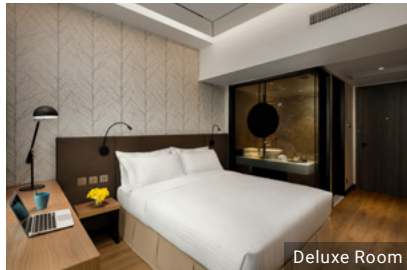

HONG KONG

Park Hotel Hong Kong

61 – 65 Chatham Road South,
Tsim Sha Tsui,
Kowloon, Hong Kong
T: (852) 2731 2100
F: (852) 2739 7259
E: info.phhk@parkhotelgroup.com
W: parkhotelgroup.com/
park-hotel-hong-kong

10 mins 40 mins

Located in the heart of Kowloon's business and entertainment district of Tsim Sha Tsui, Park Hotel Hong Kong is surrounded with endless options of shopping, specialty markets, malls and eateries. With key attractions and transportation options like The Star Ferry, Tsim Sha Tsui MTR station located within a stone's throw of the hotel, guests are provided with easy access to this bustling city. The hotel's spacious rooms and modern amenities also provides maximum comfort for both leisure getaways and business trips.

Accommodation

ROOM TYPE	NO. OF ROOMS
Deluxe Suite	14
Premier Room	64
Deluxe Room	163
Superior Room	93
TOTAL	334