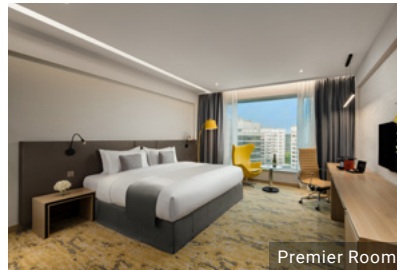

HONG KONG

Park Hotel Hong Kong

61 – 65 Chatham Road South,
Tsim Sha Tsui,
Kowloon, Hong Kong
T: (852) 2731 2100
F: (852) 2739 7259
E: info.phhk@parkhotelgroup.com
W: parkhotelgroup.com/
park-hotel-hong-kong

10 mins 40 mins

Located in the heart of Kowloon's business and entertainment district of Tsim Sha Tsui, Park Hotel Hong Kong is surrounded with endless options of shopping, specialty markets, malls and eateries. With key attractions and transportation options like The Star Ferry, Tsim Sha Tsui MTR station located within a stone's throw of the hotel, guests are provided with easy access to this bustling city. The hotel's spacious rooms and modern amenities also provides maximum comfort for both leisure getaways and business trips.

Accommodation

ROOM TYPE	NO. OF ROOMS
Deluxe Suite	14
Premier Room	64
Deluxe Room	163
Superior Room	93
TOTAL	334