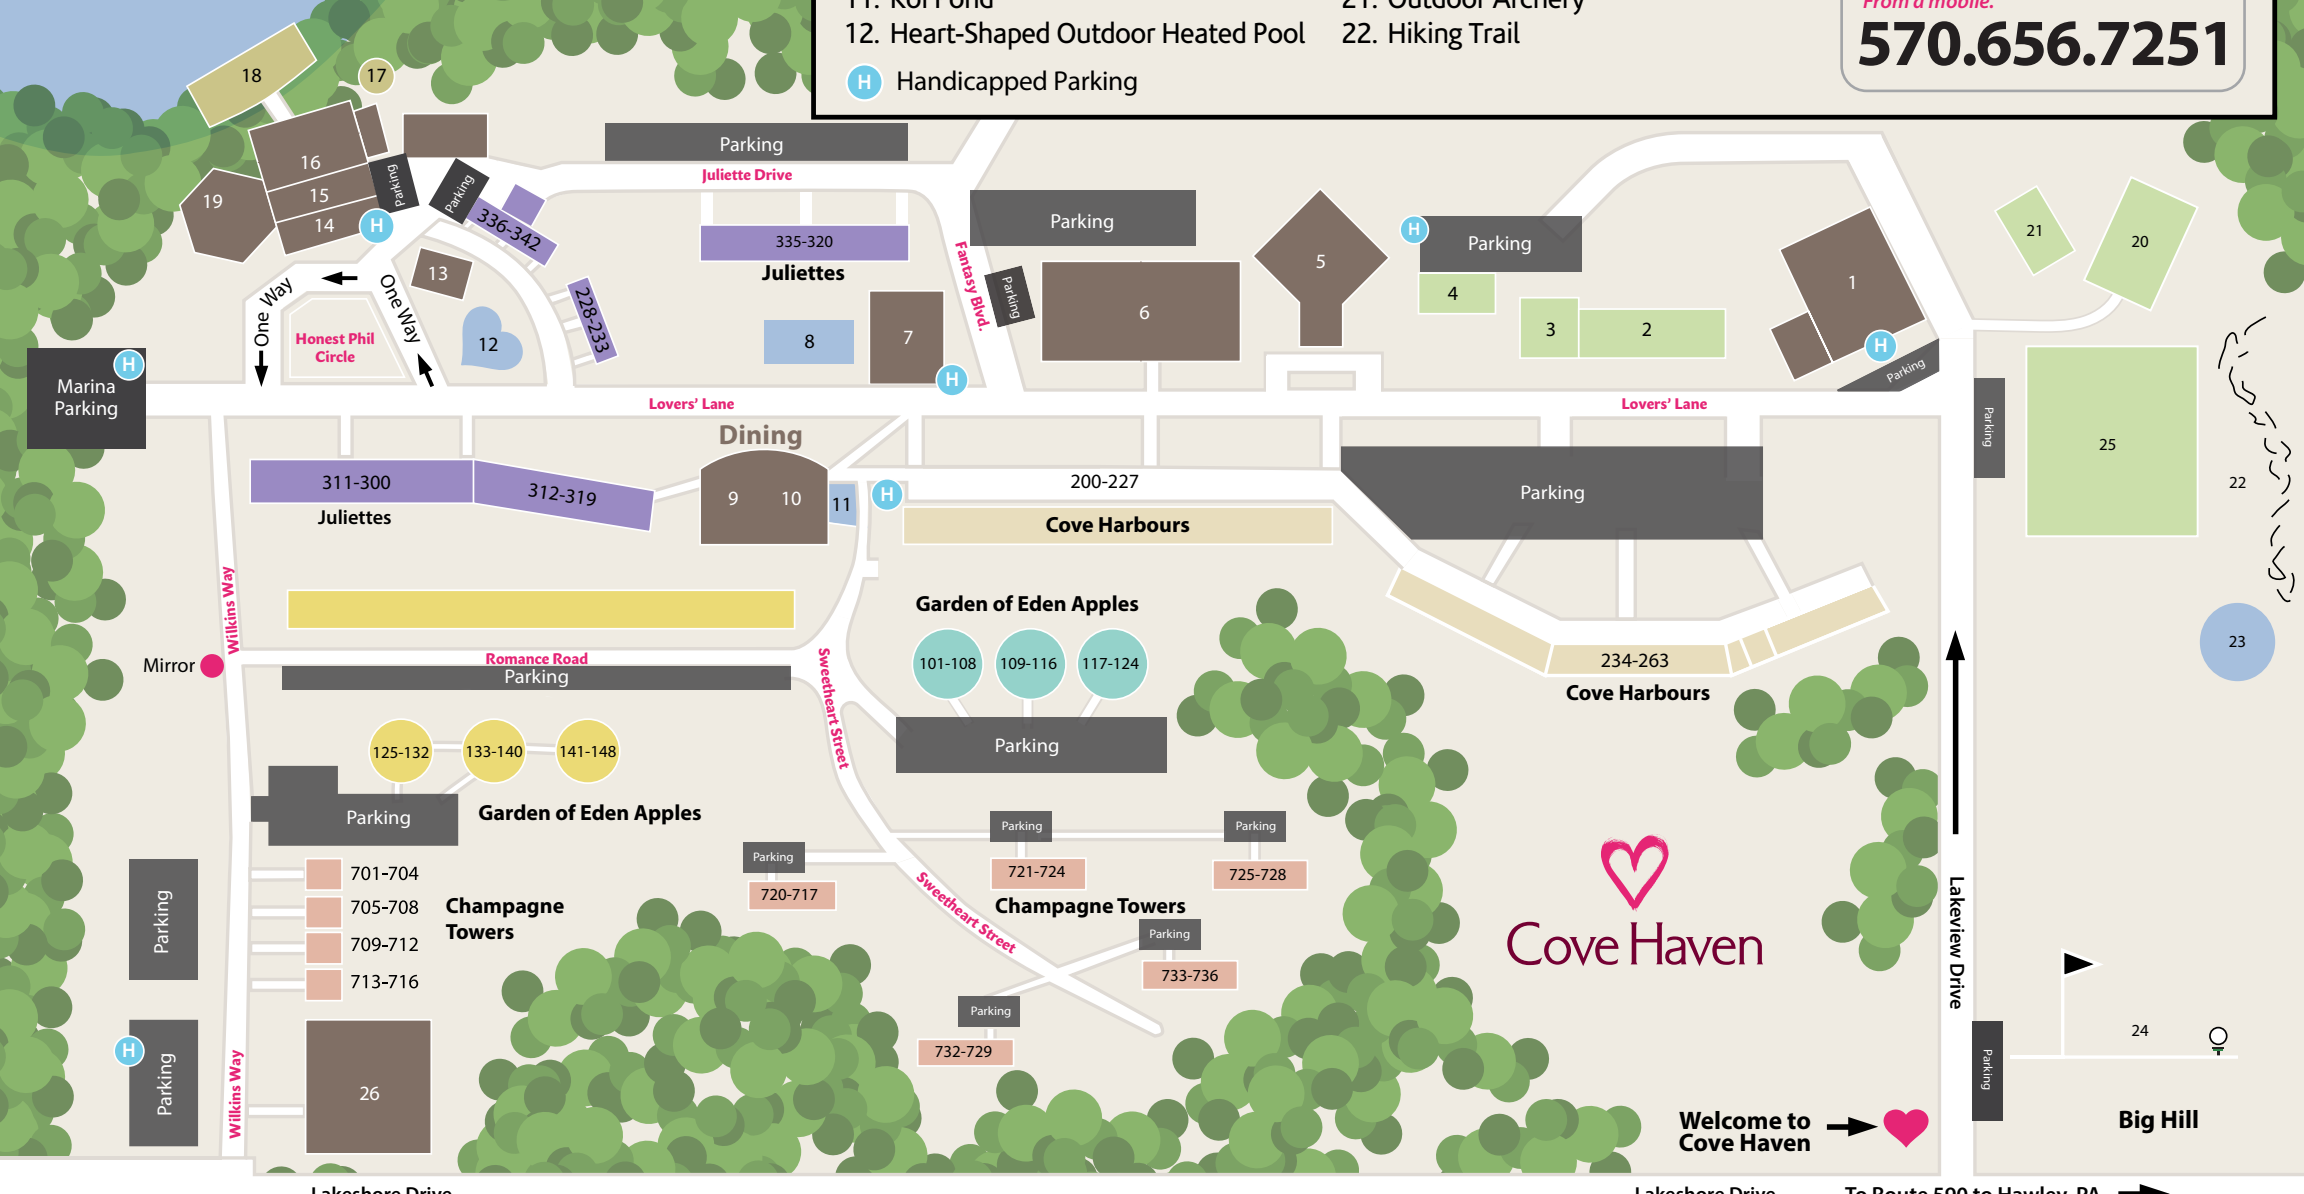

1. Guest Services/Lobby
2. Outdoor Tennis Court
3. Outdoor Handball/Basketball Court
4. Outdoor Tennis Court
5. Champagne Palace Nightclub
6. Spooner's Bar & Grill - Bowling, Billiards, Arcade Games, Mini Golf
7. Gift Shop & Photography
8. Pines Outdoor Heated Pool
9. Colosseum Restaurant/Dining Room
10. Cupid's Corner Bar
11. Koi Pond
12. Heart-Shaped Outdoor Heated Pool
13. TanLines Bar & Grill
14. The Spa at Cove Haven Resort
15. Indoor Pool, Exercise Equipment & Whirlpool Hot Tub
16. Mini Golf
17. Gazebo
18. Marina - Speedboats, Pedal Boats & Paddleboards
19. Lookout Lounge/ Lookout Below Game Room
20. Blizzard Chalet
21. Outdoor Archery
22. Hiking Trail
23. Fishing Pond
24. Golf Driving Range
25. Outdoor Game Zone
26. Boat Storage Building

 Handicapped Parking

Need the Love Machine?
(shuttle)

From a landline.

#550

From a mobile.

570.656.7251

Lake Wallenpaupack
Speedboats,
Pedal Boats,
Paddleboards

Welcome to Cove Haven 

Lakeshore Drive To Route 590 to Hawley, PA 

**Please read Hot Spot for hours of operation. All activities are weather permitting.*