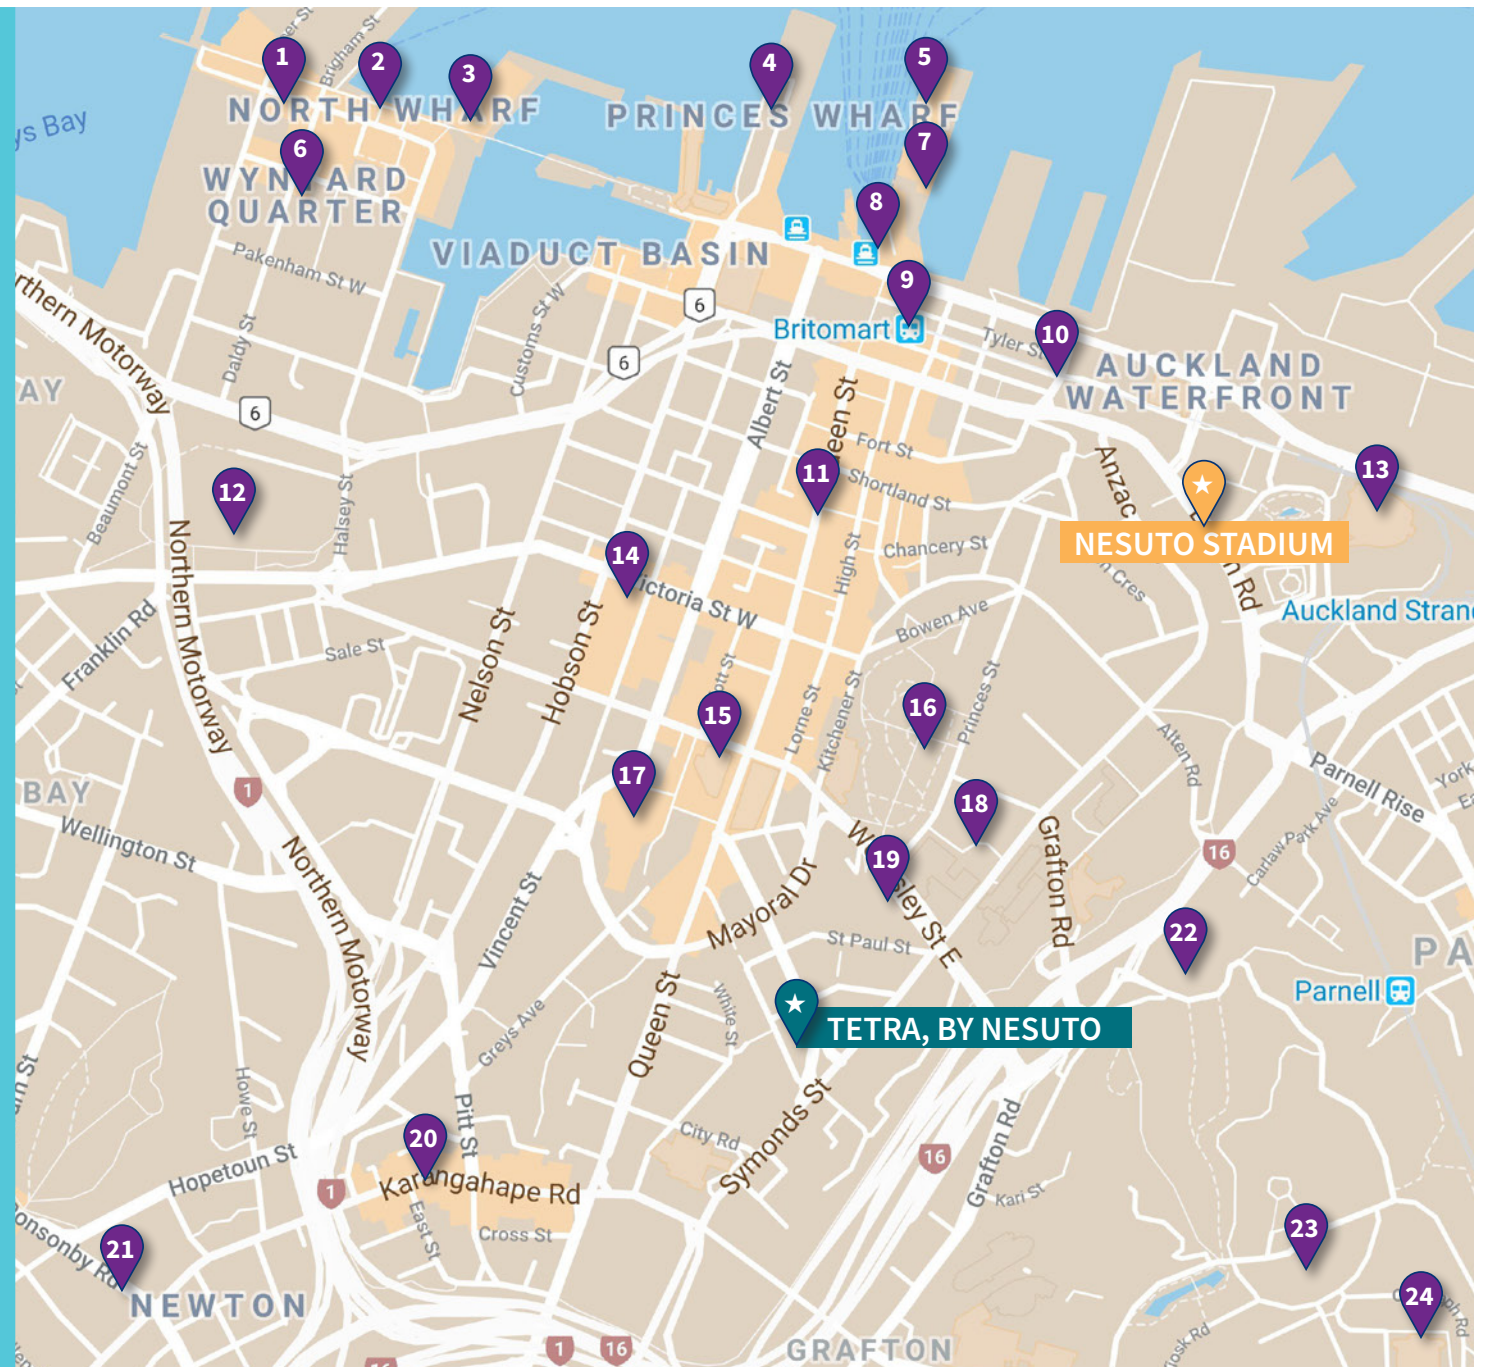

nesuto

DISCOVER BRITOMART

We are located in downtown Auckland City. Our location is ideal for travellers who want to experience the major attractions of Auckland CBD & beyond - Britomart Entertainment & Transportation Hub, Spark Arena, Auckland Waterfront, Queen Street, Viaduct Harbour, Princes Wharf & Wynyard Quarter are all within easy walking distance from Nesuto Stadium.

Directly outside the hotel are InnerLink Bus Stops providing regular trips to Victoria Park, Ponsonby Rd, Karangahape Road, Newmarket & Parnell.

If you want to explore or navigate the city by bicycle, the Beach Rd Cycleway runs past our well positioned property and links to an ever-growing network of the Auckland Cycle Network.

As we are in the central city, there are plenty of great ways to explore the City of Sails and loads of great attractions within a short distance.

NESUTO STADIUM & SURROUNDS

1. Silo Park
2. North Wharf
3. Viaduct Events Centre
4. Princes Wharf
5. Queens Wharf
6. Wynyard Quarter
7. Shed 10
8. Downtown Ferry Terminal
9. Britomart Transport Centre
10. Britomart Precinct
11. Queen Street
12. Victoria Park
13. Spark Arena
14. Sky Tower
15. The Civic
16. Albert Park
17. Aotea Centre
18. The University of Auckland
19. Auckland University of Technology
20. Karangahape Road (K' Road)
21. Ponsonby Road
22. ASB Tennis Arena
23. Auckland Domain
24. Auckland War Memorial Museum