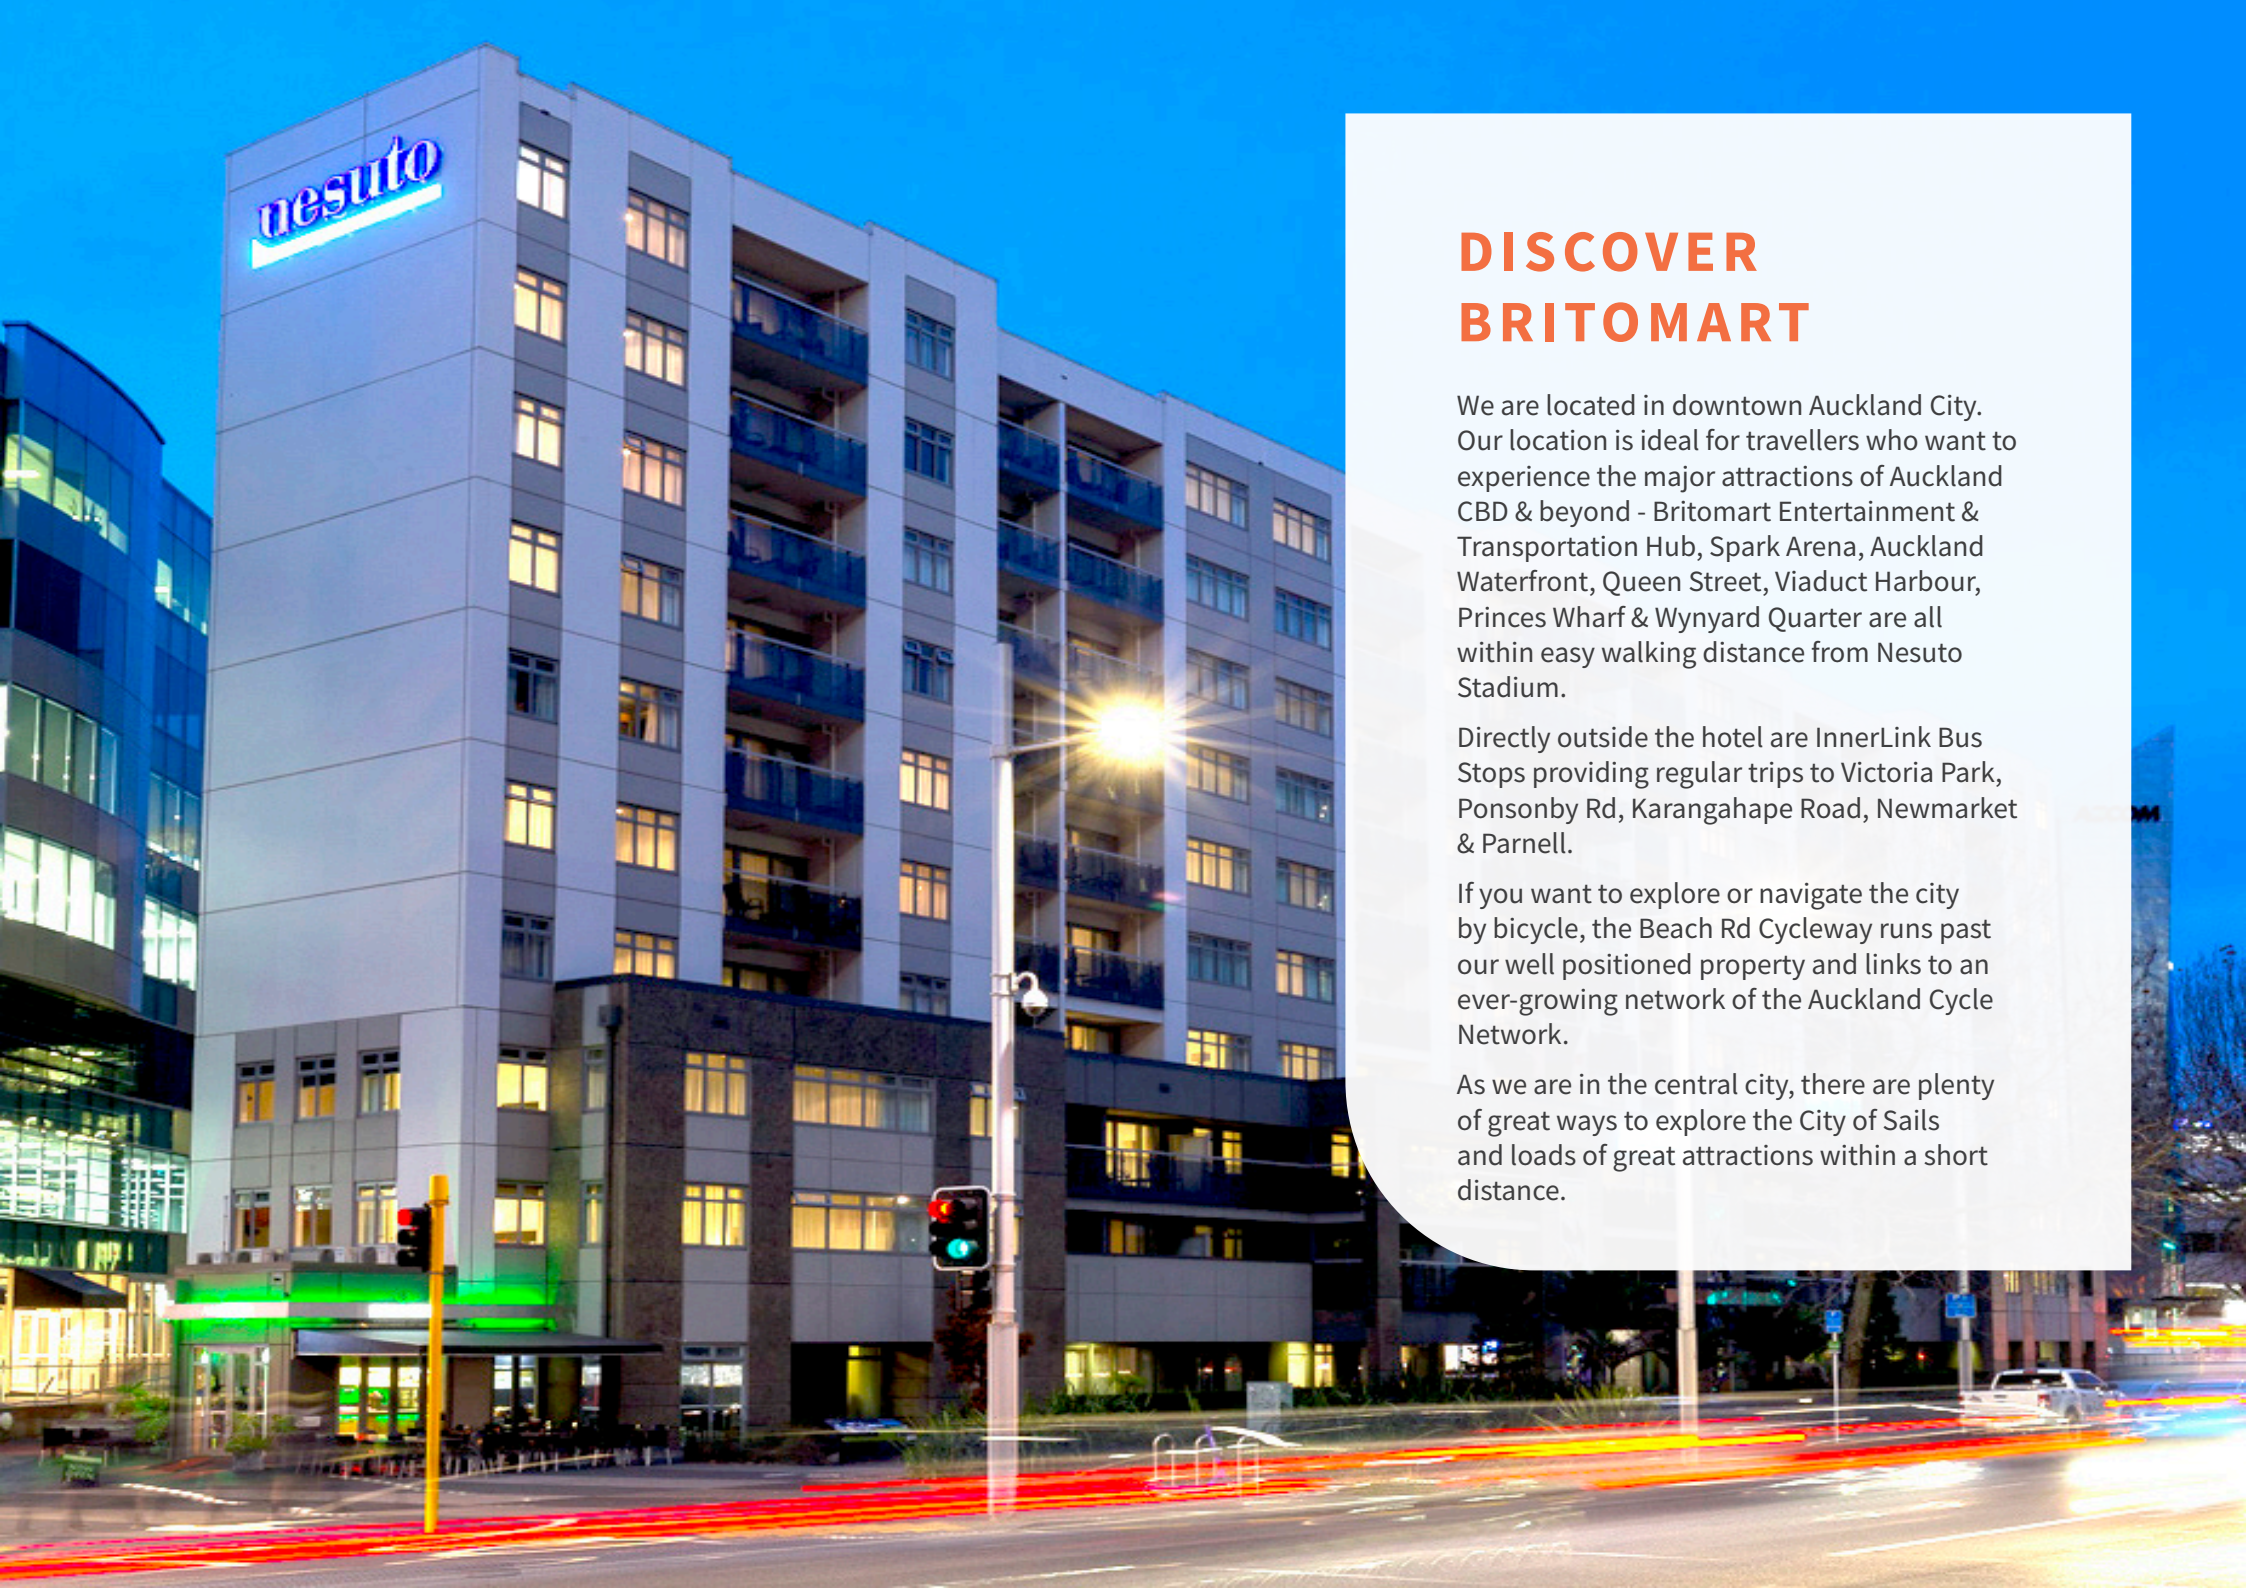

nesuto

DISCOVER BRITOMART

We are located in downtown Auckland City. Our location is ideal for travellers who want to experience the major attractions of Auckland CBD & beyond - Britomart Entertainment & Transportation Hub, Spark Arena, Auckland Waterfront, Queen Street, Viaduct Harbour, Princes Wharf & Wynyard Quarter are all within easy walking distance from Nesuto Stadium.