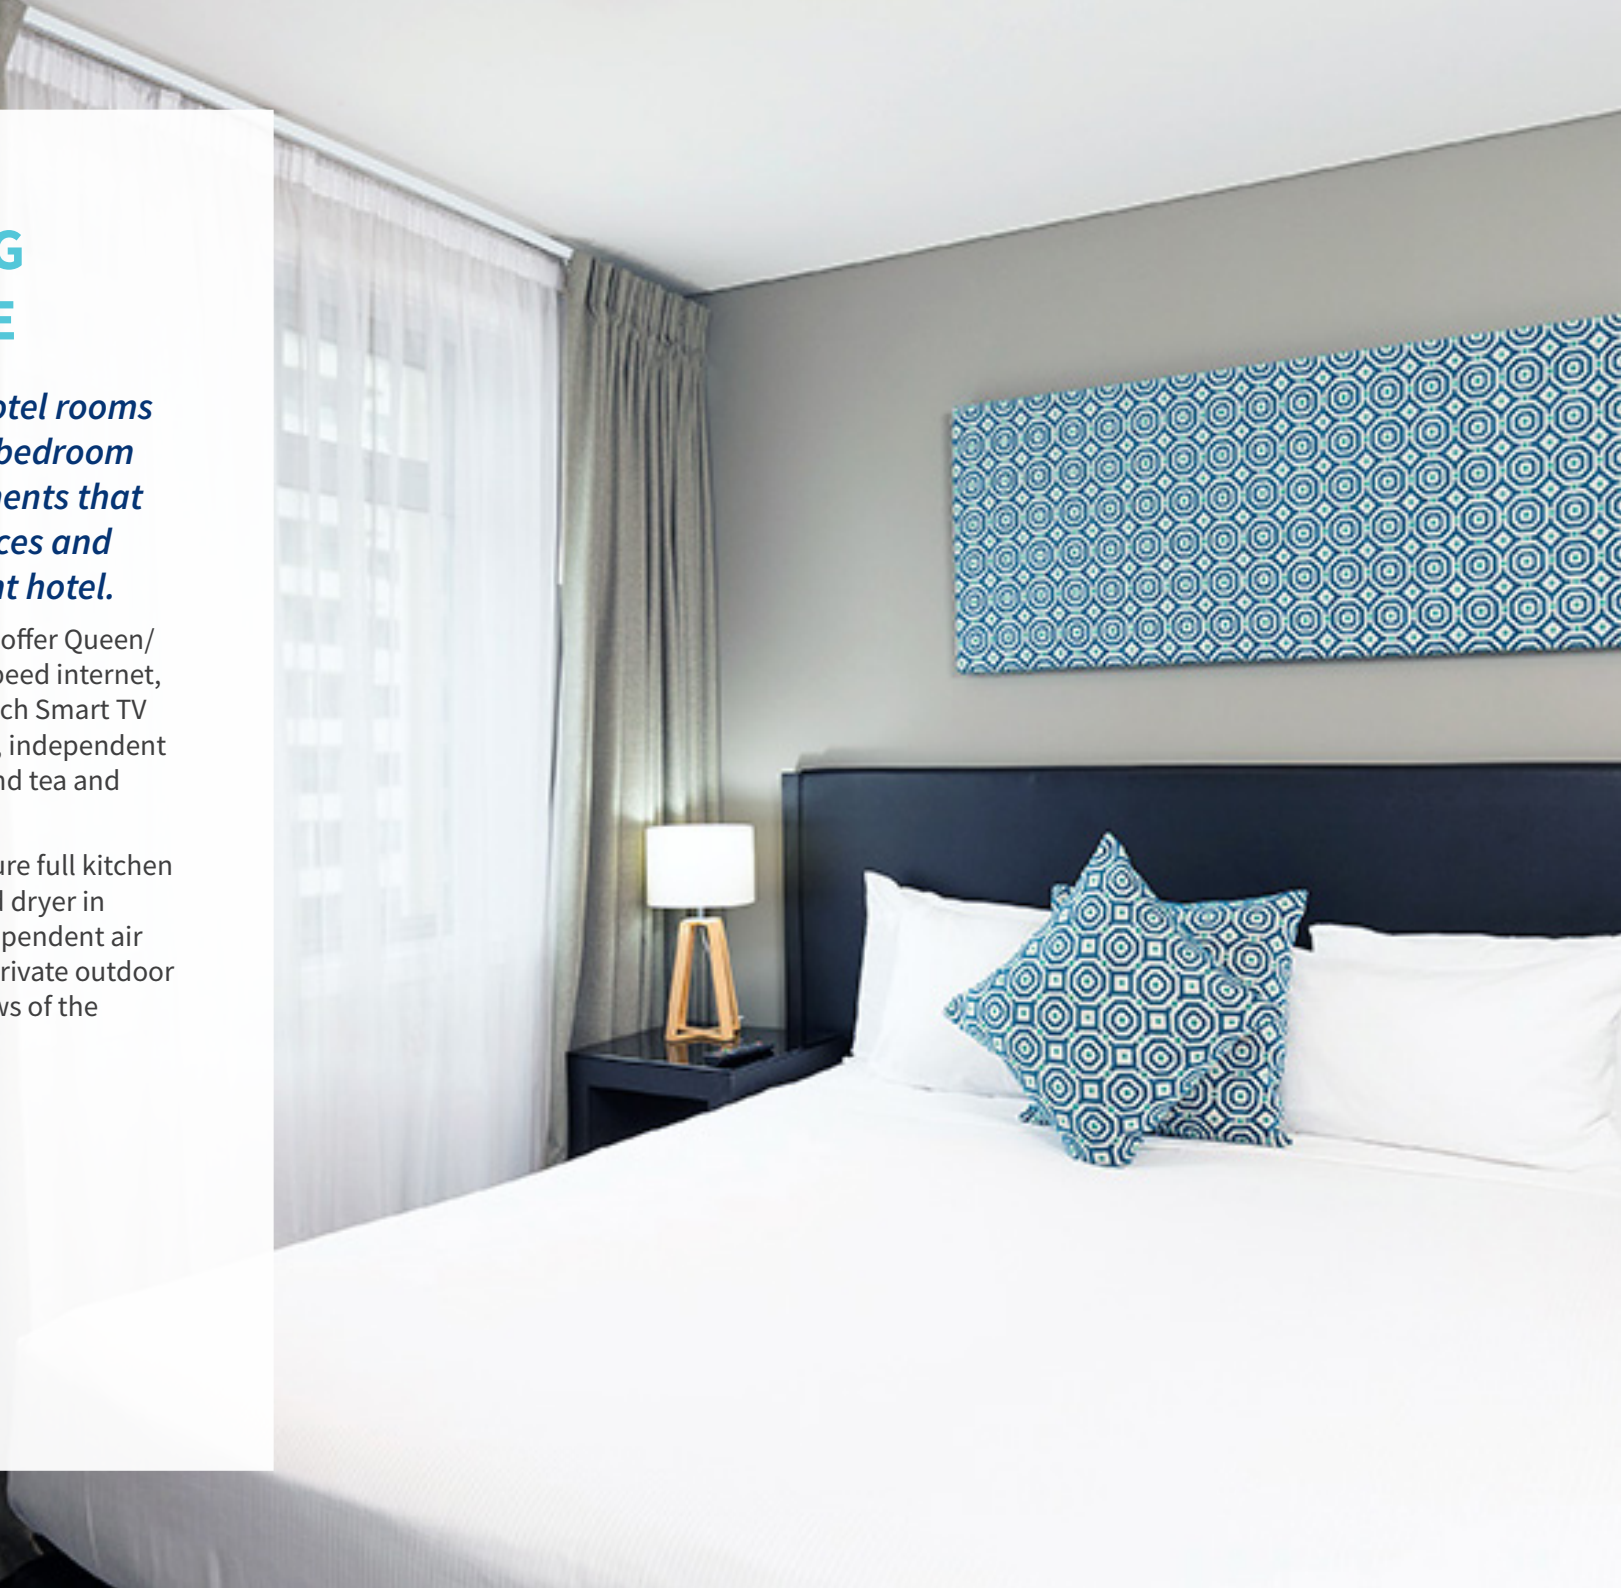

A WELCOMING LIVING SPACE

We have contemporary hotel rooms and spacious studio, one bedroom and two bedroom apartments that offer all of the guest services and amenities of an apartment hotel.

Each one of our 144 hotel rooms offer Queen/ King bed, complimentary high speed internet, a desk, USB charging ports, 50 inch Smart TV with Netflix streaming capability, independent air conditioning, in-room safe, and tea and coffee facilities.

Each of our 100 apartments feature full kitchen facilities, a washing machine and dryer in every apartment bathroom, independent air conditioning, and many have a private outdoor balcony from which to enjoy views of the Auckland cityscape.