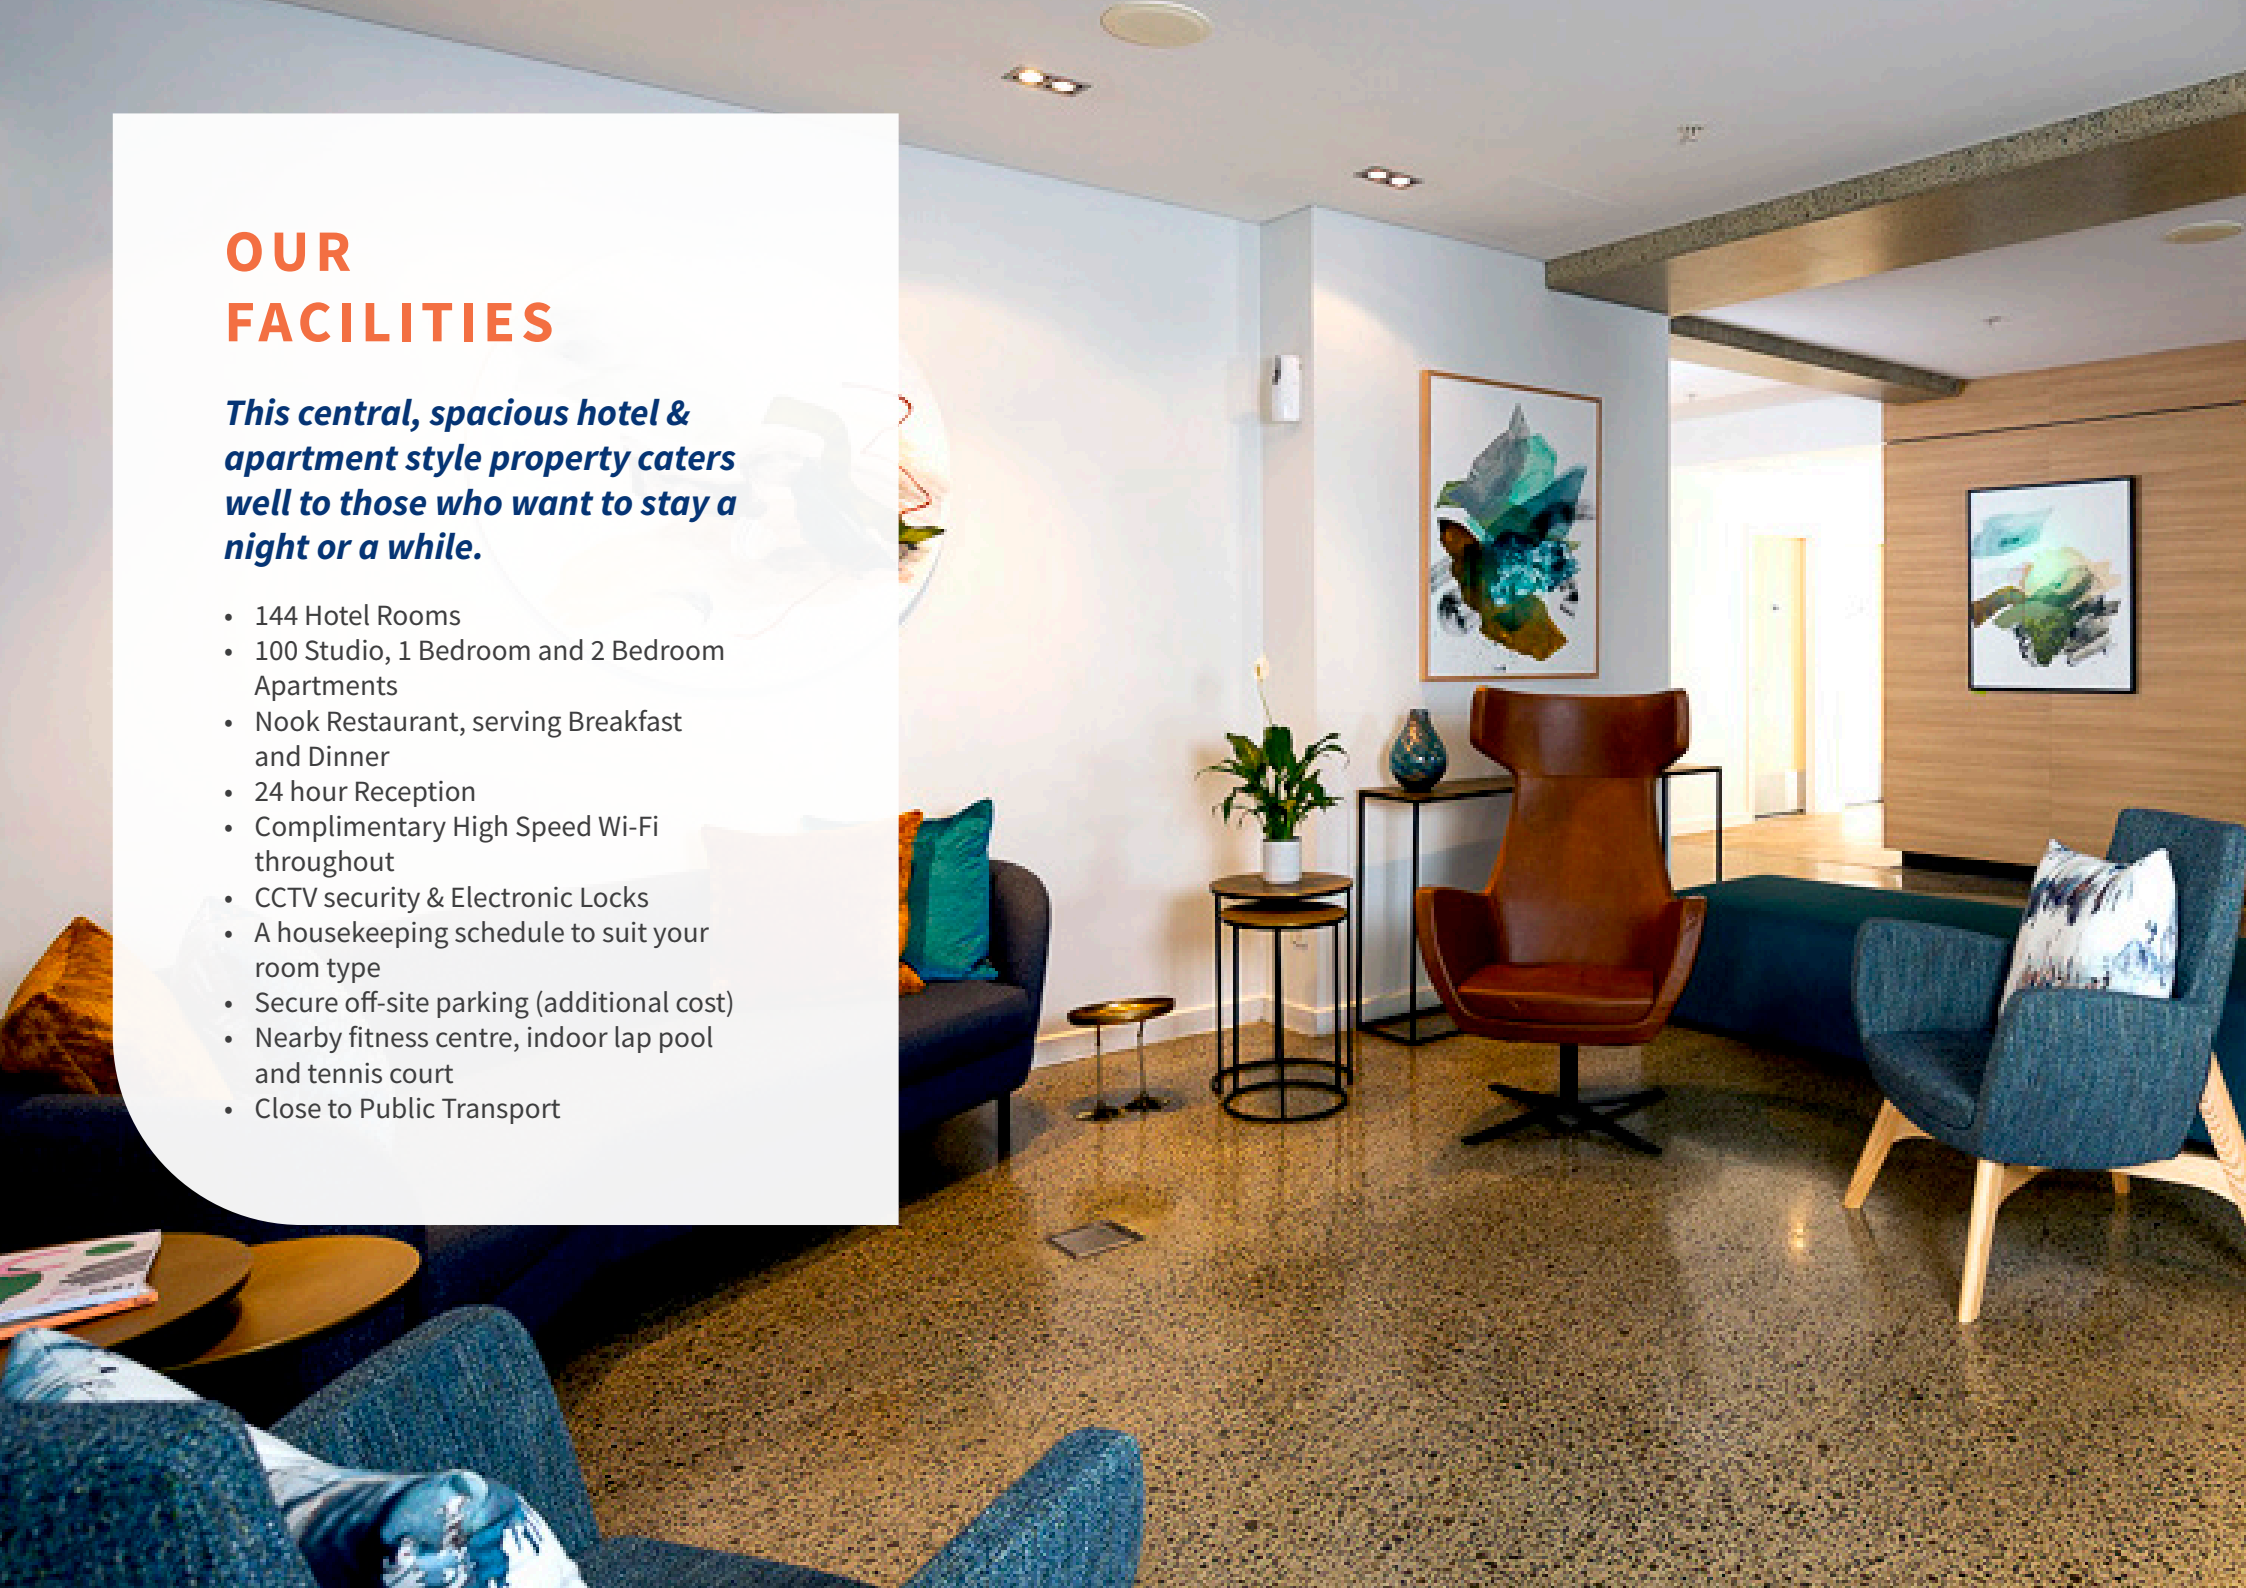

Each one of our 144 hotel rooms offer Queen/ King bed, complimentary high speed internet, a desk, USB charging ports, 50 inch Smart TV with Netflix streaming capability, independent air conditioning, in-room safe, and tea and coffee facilities.

NOOK RESTAURANT

Eat in-house, self-cater in your apartments or explore the nearby restaurants of Britomart.

Available to all our guests, Nook Restaurant can seat up to 120 at a time throughout the indoor and alfresco dining areas.

Enjoy an a la carte breakfast in the morning to energise your day and savour the local handmade culinary delights for dinner - perhaps with a wine out on the deck during the summer months. You'll find your comfortable spot at Nook.

OUR FACILITIES

This central, spacious hotel & apartment style property caters well to those who want to stay a night or a while.

- 144 Hotel Rooms
- 100 Studio, 1 Bedroom and 2 Bedroom Apartments
- Nook Restaurant, serving Breakfast and Dinner
- 24 hour Reception
- Complimentary High Speed Wi-Fi throughout
- CCTV security & Electronic Locks
- A housekeeping schedule to suit your room type
- Secure off-site parking (additional cost)
- Nearby fitness centre, indoor lap pool and tennis court
- Close to Public Transport