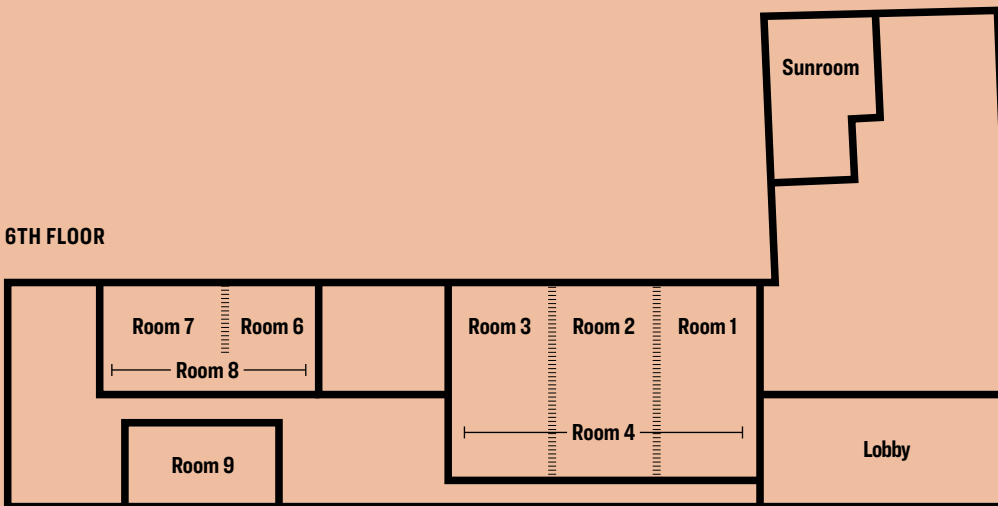

FUNCTION ROOMS

	Floor	Height	Surface area	Natural light	Classroom	Theater	Banquet	Reception	U-shaped	Conference style
Room 1	6	3.50 m	64 m²	yes	30	60	30	80	20	24
Room 2	6	3.50 m	60 m²	yes	30	60	30	80	20	24
Room 3	6	3.50 m	58 m²	yes	30	60	30	70	20	24
Room 1+2	6	3.50 m	123 m²	yes	60	120	60	160	40	48
Room 4 (1-3)	6	3.50 m	182 m²	yes	120	200	120	200	40	–
Sunroom	6	2.70 m	49 m²	yes	–	–	–	15	–	7
Room 6	6	3.50 m	25 m²	yes	12	25	10	25	–	10
Room 7	6	3.50 m	33 m²	yes	12	25	10	25	–	10
Room 8 (6+7)	6	3.50 m	58 m²	yes	24	50	40	60	16	18
Room 9	6	3.50 m	38 m²	yes	–	–	–	–	–	16

6TH FLOOR