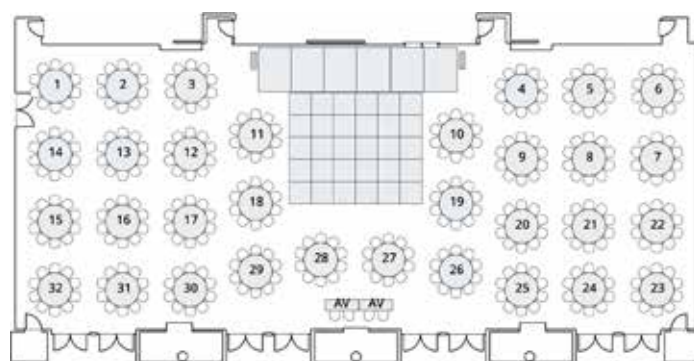

Pearl Ballroom includes an expansive pre-function area, making this a seamless space for galas, receptions, award ceremonies and conferences. The ballroom can also be divided into three, equally picturesque, private areas for more intimate events.

Size:	573 sqm
Capacity:	390 guests cocktail*
	340 guests seated
	320 guests seated with stage and dancefloor
	280 guests cabaret
	390 guests theatre
	125 guests classroom

*Please note these capacities are subject to change due to current social distancing guidelines.

CONTACT

events@crownsydney.com.au
crownsydney.com.au

Pearl Ballroom

	Width (m)	Length (m)	Area (m ²)	Height (m)	Banquet	Banquet with stage	Classroom	Theatre	Cabaret
Pearl Ballroom	36	15	573	4.7	340	320	125	390	280
Pearl Ballroom A	8.8	15	132	4.7	80	-	25	120	64
Pearl Ballroom A & B	27	15	441	4.7	280	240	100	280	192
Pearl Ballroom B	18.3	15	309	4.7	200	180	90	200	136
Pearl Ballroom B & C	27	15	441	4.7	280	240	100	280	192
Pearl Ballroom C	8.8	15	132	4.7	80	-	25	120	64

Please note these are capacities are the maximum amount these rooms are able to host and do not take into consideration reduced capacities due to social distancing policies.

Classroom: 125 guests

Gala Dinner with Dance Floor: 320 guests