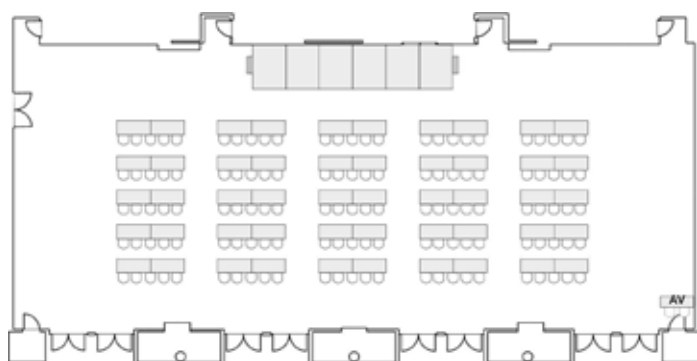

Pearl Ballroom includes an expansive pre-function area, making this a seamless space for galas, receptions, award ceremonies and conferences. The ballroom can also be divided into three, equally picturesque, private areas for more intimate events.

Size:	573 sqm
Capacity:	390 guests cocktail*
	340 guests seated
	320 guests seated with stage and dancefloor
	280 guests cabaret
	390 guests theatre
	125 guests classroom

*Please note these capacities are subject to change due to current social distancing guidelines.

CONTACT

events@crownsydney.com.au
crownsydney.com.au

Pearl Ballroom

	Width (m)	Length (m)	Area (m ²)	Height (m)	Banquet	Banquet with stage	Classroom	Theatre	Cabaret
Pearl Ballroom	36	15	573	4.7	340	320	125	390	280
Pearl Ballroom A	8.8	15	132	4.7	80	-	25	120	64
Pearl Ballroom A & B	27	15	441	4.7	280	240	100	280	192
Pearl Ballroom B	18.3	15	309	4.7	200	180	90	200	136
Pearl Ballroom B & C	27	15	441	4.7	280	240	100	280	192
Pearl Ballroom C	8.8	15	132	4.7	80	-	25	120	64

Please note these are capacities are the maximum amount these rooms are able to host and do not take into consideration reduced capacities due to social distancing policies.

Classroom: 125 guests

Gala Dinner with Dance Floor: 320 guests