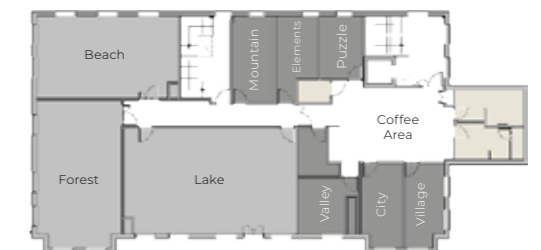

GROUND FLOOR

Reception
Kitchen & Staff Area
Conference Room
Syndicate
Training Room
WC

FIRST FLOOR

Room Name	Theatre	U Shape	Boardroom	Classroom	Exam	Cabaret	Banquet	Horseshoe	Reception	Dimensions (m)	Sq m
Hook Heath Suite	202	38	58	60	40	150	150	38	250	16.9 x 9.8	167
Hook	80	25	30	35	18	50	60	25	-	9.8 x 8.7	85
Heath	80	25	30	35	18	50	60	25	-	9.8 x 8.0	81
Forest	45	26	28	32	16	40	-	26	-	10.2 x 6.0	61
Beach	45	25	28	16	16	32	-	25	-	9.9 x 5.8	57
Lake	70	32	48	30	15	55	-	40	-	12.1 x 7.3	88
Mountain	-	-	12	-	-	-	-	8	-	6.1 x 2.9	18
Elements	-	-	8	-	-	-	-	8	-	6.0 x 2.9	17
Puzzle	-	-	8	-	-	-	-	8	-	6.0 x 4.5	17
Village	-	-	10	-	-	-	-	8	-	4.9 x 2.9	13
City	-	-	10	-	-	-	-	8	-	4.9 x 2.9	13
Valley	-	-	8	-	-	-	-	8	-	4.0 x 3.2	12
Boardroom*	-	-	20	-	-	-	28	20	-	7.3 x 5.7	42