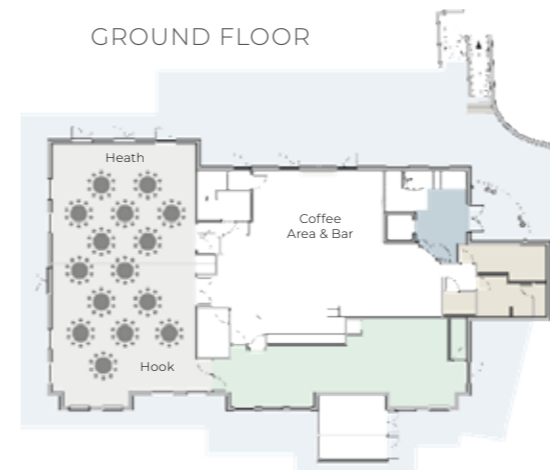

GROUND FLOOR

Reception
Kitchen & Staff Area
Conference Room
Syndicate
Training Room
WC

FIRST FLOOR

Room Name	Theatre	U Shape	Boardroom	Classroom	Exam	Cabaret	Banquet	Horseshoe	Reception	Dimensions (m)	Sq m
Hook Heath Suite	202	38	58	60	40	150	150	38	250	16.9 x 9.8	167
Hook	80	25	30	35	18	50	60	25	-	9.8 x 8.7	85
Heath	80	25	30	35	18	50	60	25	-	9.8 x 8.0	81
Forest	45	26	28	32	16	40	-	26	-	10.2 x 6.0	61
Beach	45	25	28	16	16	32	-	25	-	9.9 x 5.8	57
Lake	70	32	48	30	15	55	-	40	-	12.1 x 7.3	88
Mountain	-	-	12	-	-	-	-	8	-	6.1 x 2.9	18
Elements	-	-	8	-	-	-	-	8	-	6.0 x 2.9	17
Puzzle	-	-	8	-	-	-	-	8	-	6.0 x 4.5	17
Village	-	-	10	-	-	-	-	8	-	4.9 x 2.9	13
City	-	-	10	-	-	-	-	8	-	4.9 x 2.9	13
Valley	-	-	8	-	-	-	-	8	-	4.0 x 3.2	12
Boardroom*	-	-	20	-	-	-	28	20	-	7.3 x 5.7	42