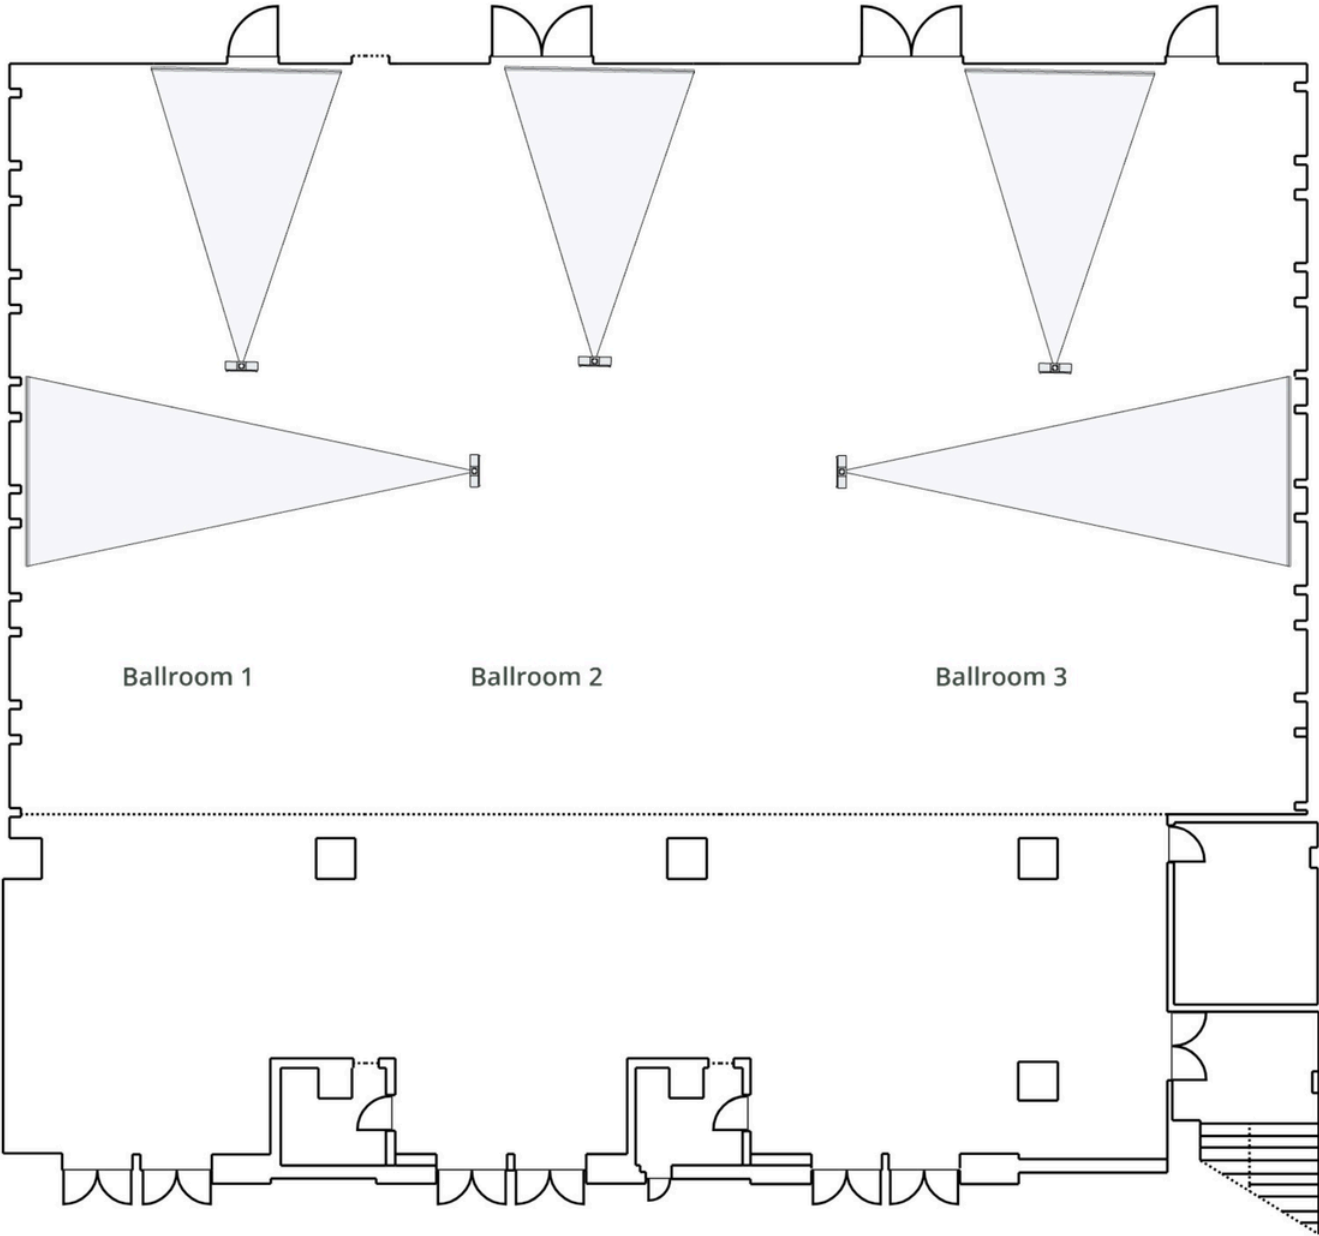

# pullman

MELBOURNE  
ON THE PARK

2 Meters