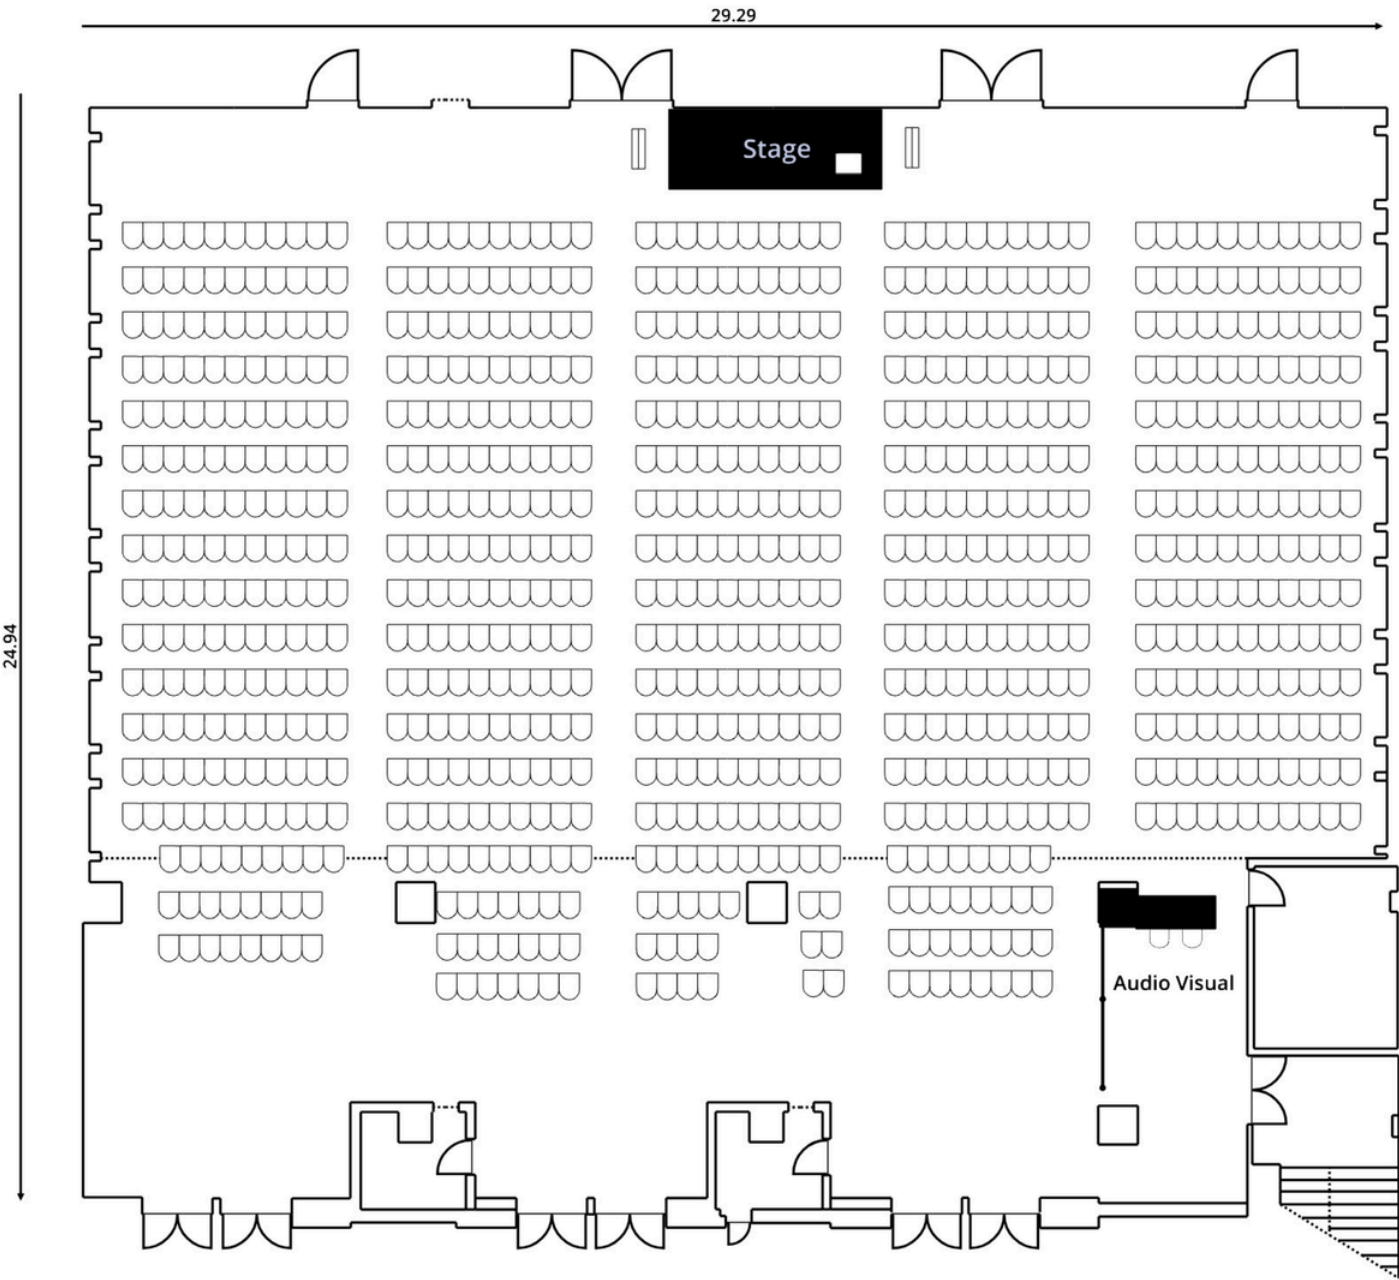

# pullman

MELBOURNE  
ON THE PARK

2 Meters