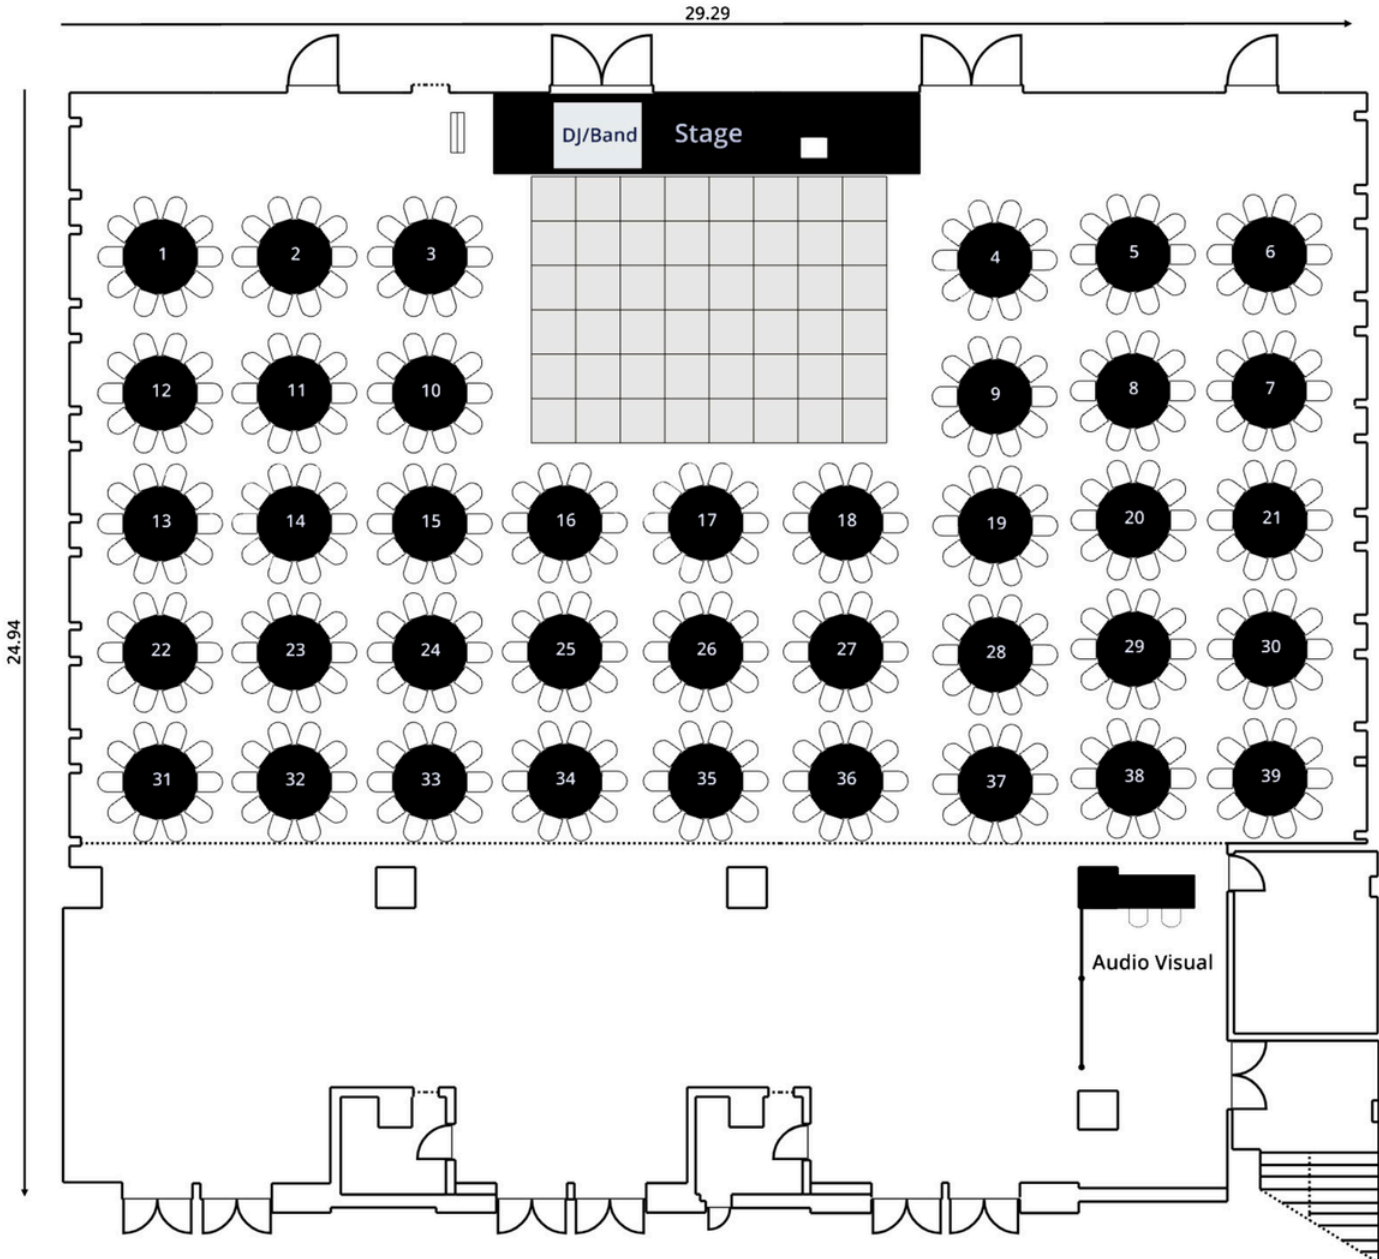

# pullman

MELBOURNE  
ON THE PARK

2 Meters