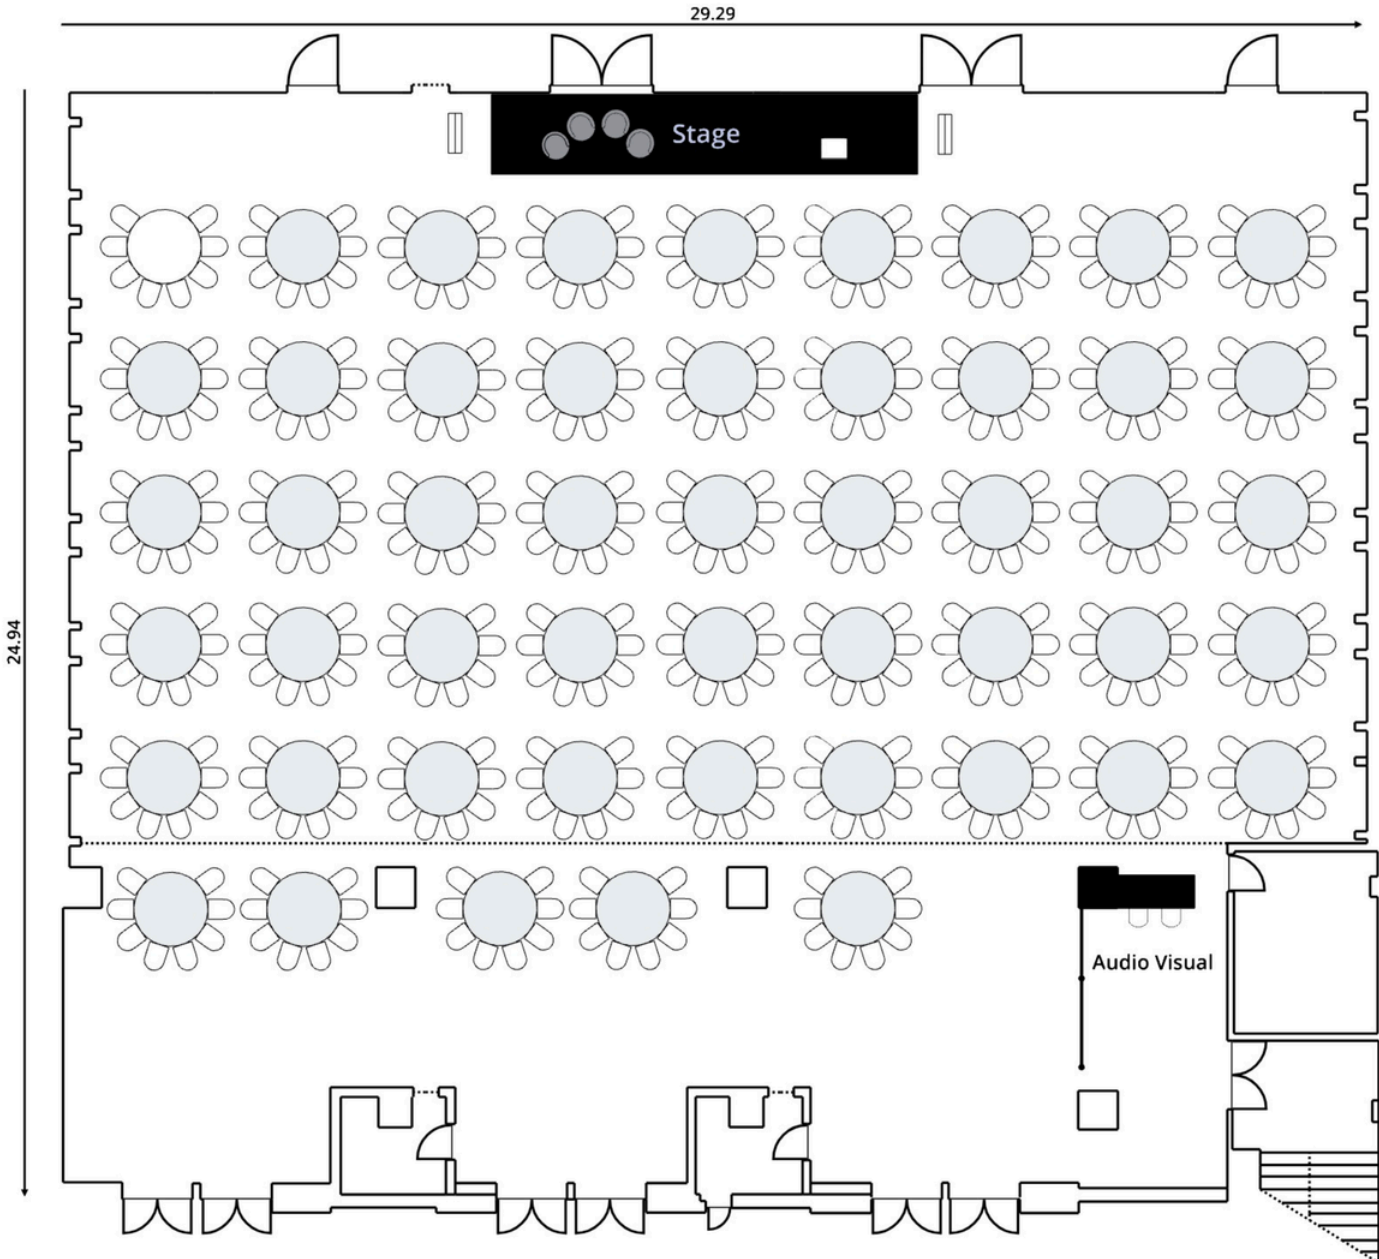

# pullman

MELBOURNE  
ON THE PARK

2 Meters