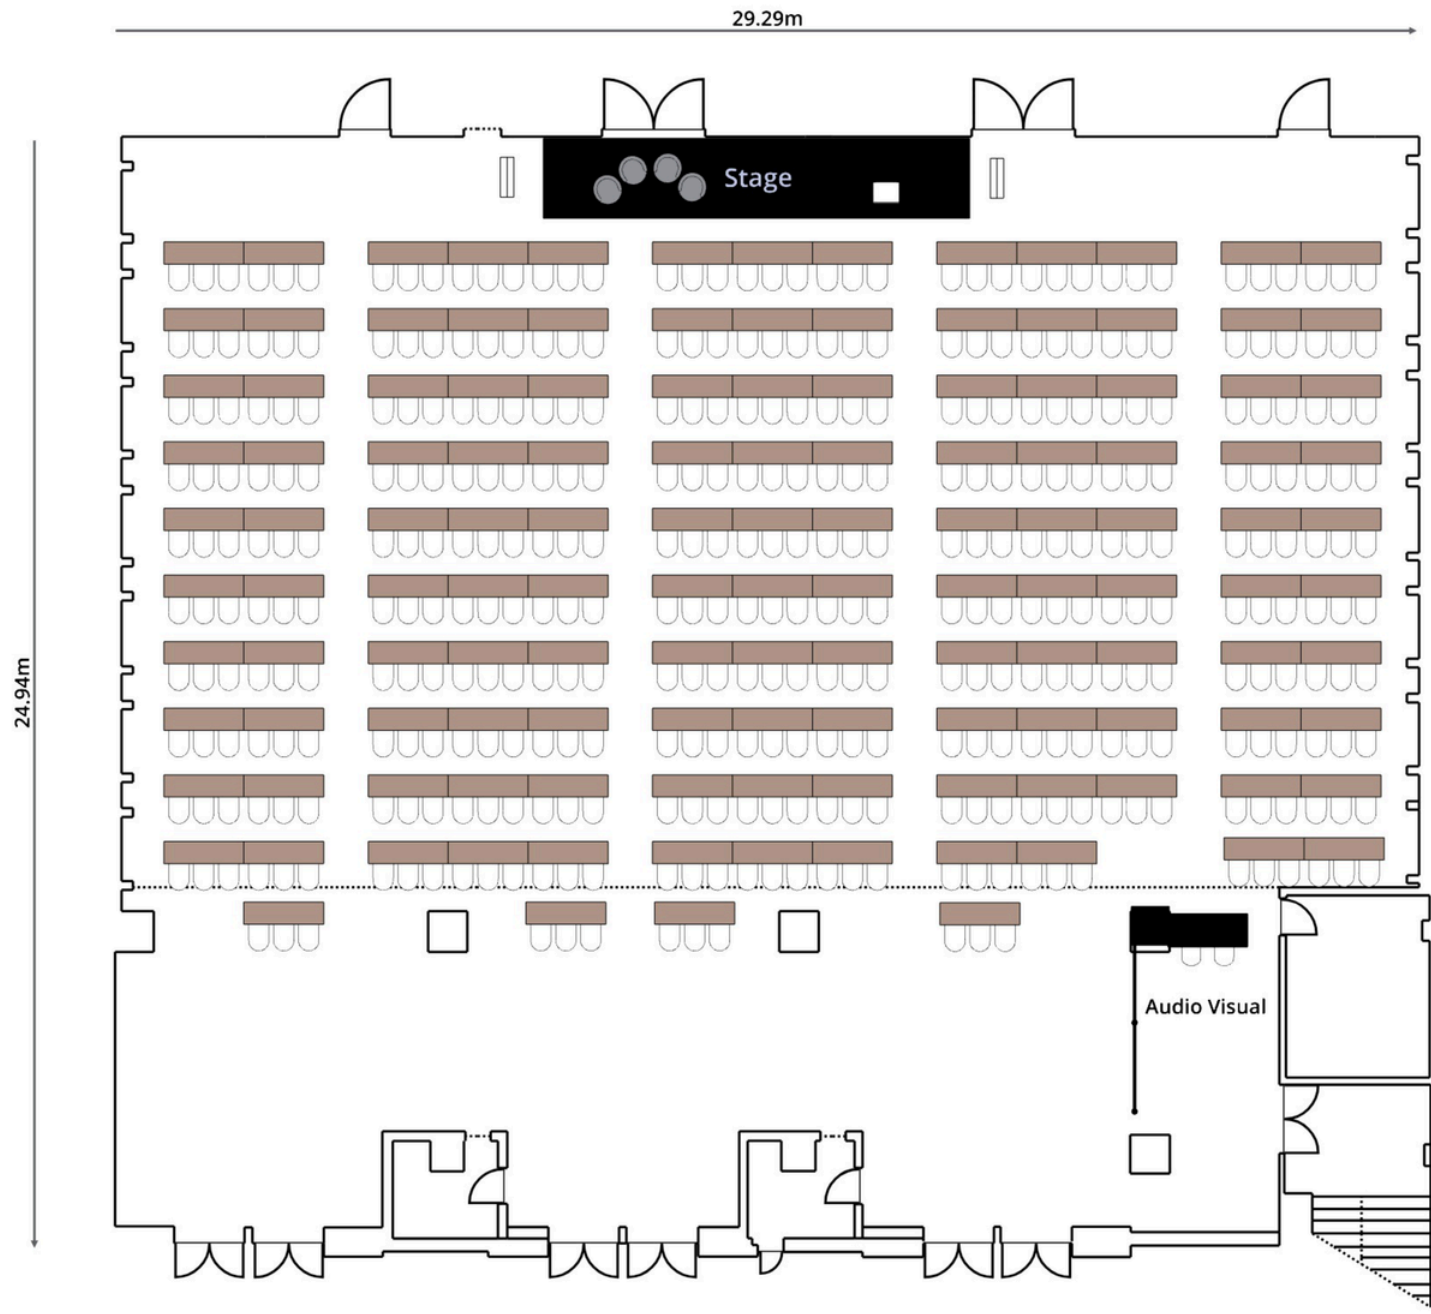

# pullman

MELBOURNE  
ON THE PARK

2 Meters