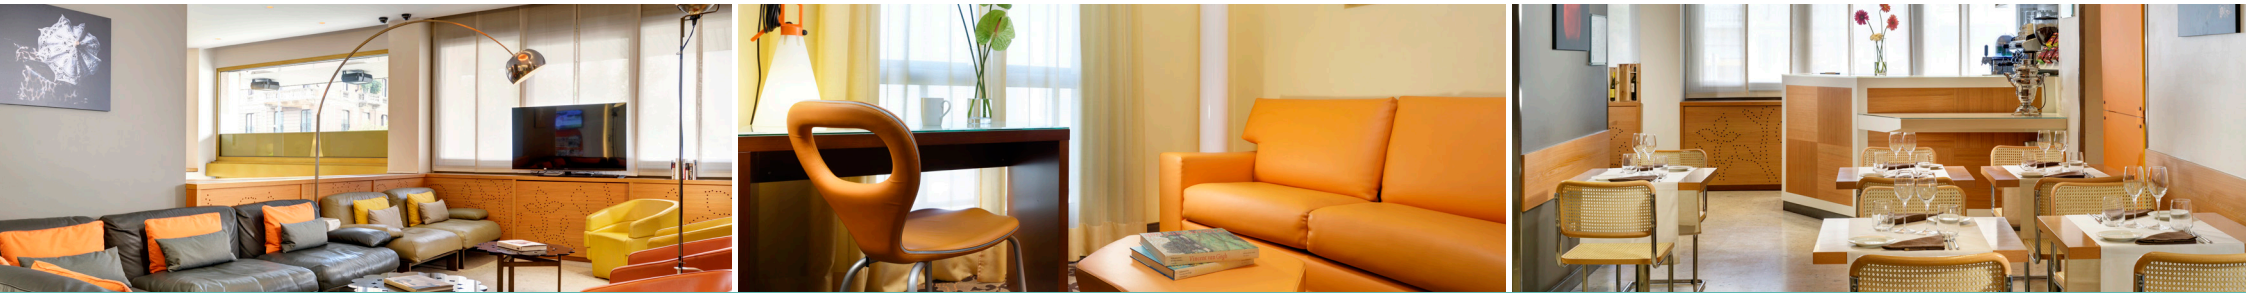

#### MEETING & EVENTI

3 sale meeting con luce naturale diretta. Dimensioni da 21 m<sup>2</sup> a 68 m<sup>2</sup>. Connessione internet wi-fi.

*Recently renewed, this modern and efficient structure has 93 rooms and 3 meeting rooms with natural light. Easily reachable by train or underground thanks to its proximity with public transport stops.*

#### MEETINGS & EVENTS

*3 meeting rooms with natural light. Dimensions between 21 m<sup>2</sup> and 68 m<sup>2</sup>. Wi-fi internet access.*

Centro città  
City Center

Linate (LIN) - 5 km  
Linate (LIN) - 5 km