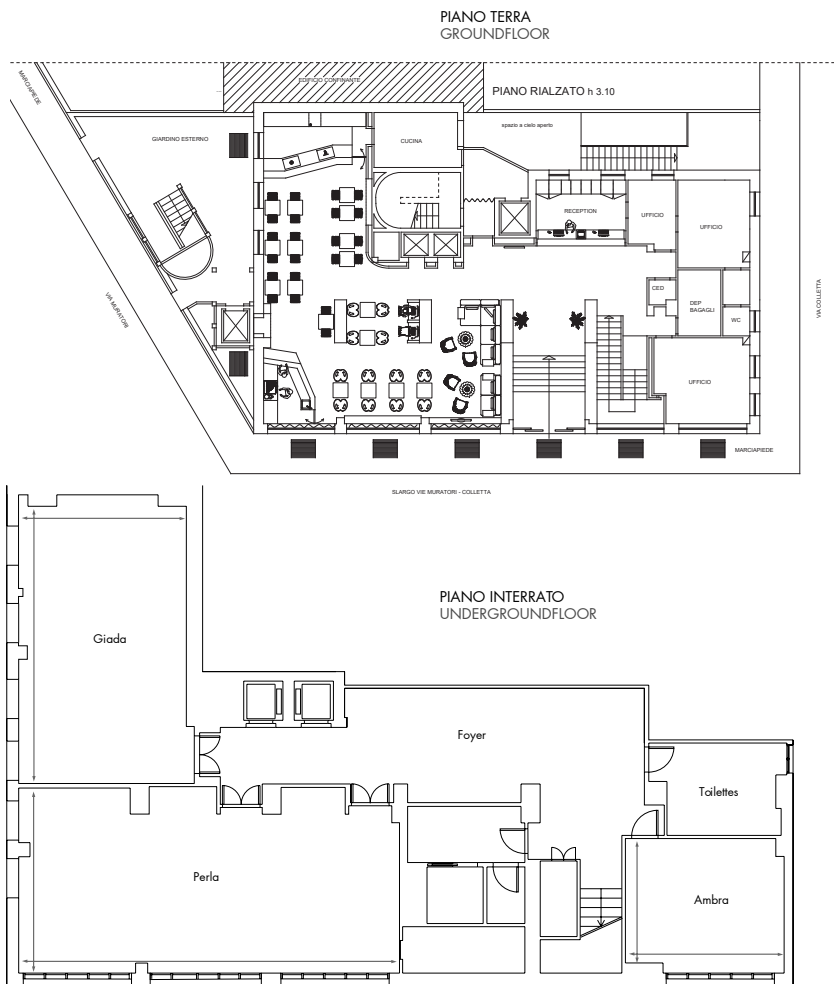

ATTREZZATURE STANDARD GRATUITE / FREE STANDARD MEETING EQUIPMENTS

Lavagna a fogli mobili / Flip Chart   Blocco note e penna / Stationary   Hospitality desk / Hospitality desk
Schermo / Screen

SERVIZI SU RICHIESTA / SERVICES ON REQUEST

Referente congressuale in loco / Meeting specialist on site   Business centre / Business centre   Allestimenti floreali / Flower decorations
Servizio segreteria / Secretary service   Servizi fotografici / Photo service   Assistenza Tecnica / Technical Assistance
Servizio hostess / Hostesses

ATTREZZATURE SU RICHIESTA / MEETING EQUIPMENTS ON REQUEST

Videobeam (videoproiettore collegabile a PC con grande schermo) / LCD projector   Puntatore laser / Laser Marker   Registrazione audio / Wide screen
Videoconferenza / Videoconference

UNA HOTELS Hotel Mediterraneo Milano	Teatro Theatre		Scuola Classroom		Tavolo a U U shape		Tavolo unico Board room		Banchetti Banquets		Cocktail Cocktail		Dimensioni Dimensions		Altezza Height		m² m²		Luce Light	
	Standard	Social	Standard	Social	Standard	Social	Standard	Social	Standard	Social	Standard	Social	Standard	Social	Standard	Social	Standard	Social	Standard	Social
Perla	49	23	40	20	40	16	45	18	50	-	70	-	12,1x5,9	3	70	✓				
Giada	32	20	25	15	25	10	30	12	30	-	50	-	5,3x8,8	3	45	✓				
Ambra	14	6	10	5	10	5	10	5	-	-	-	-	5x3,9	3	20	✓				

Standard space capacity

Social distancing space capacity