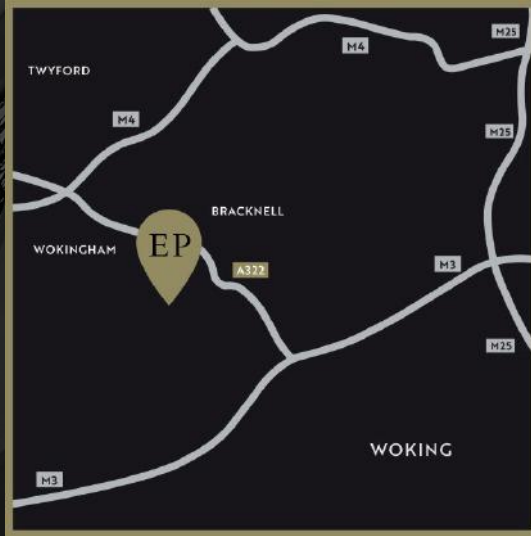

Easthamstead Park
Off Peacock Lane
Wokingham
Berkshire
RG40 3DF

01189 747576
sales@eastpark.co.uk

www.eastpark.co.uk
www.active-hospitality.com

ACTIVE

- HOSPITALITY