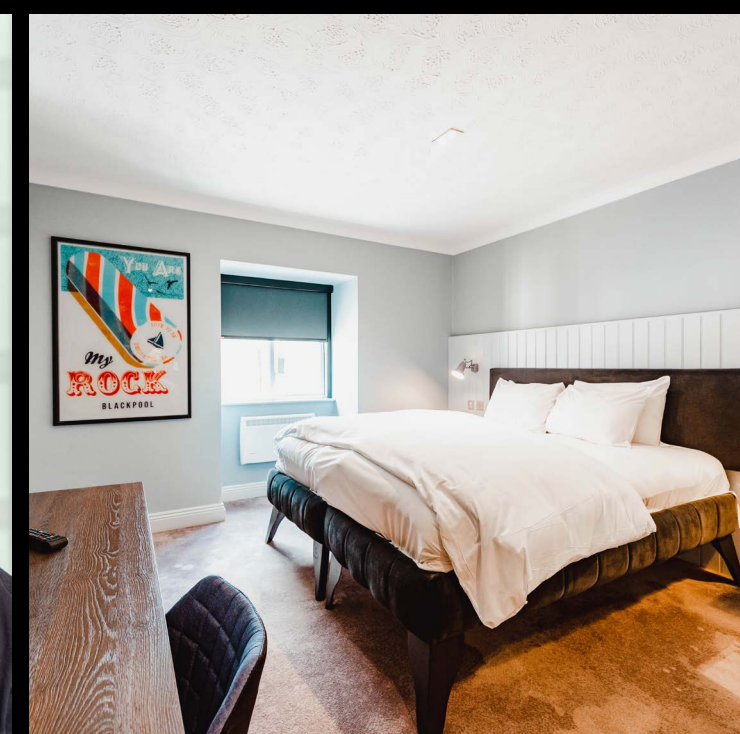

A BIG VENUE WITH A BIG PERSONALITY

Blackpool is one of the UK's biggest tourist attractions, famous for its friendly welcome, seaside delights, iconic tower and all the fun of the fair! It's also the perfect stage for creating truly memorable conferences and events... and there's no better venue than Village Hotel Blackpool.

From big conferences and events, to meetings, exhibitions and more, we've done it all! Our stand-out facilities and expert team will help put your business in the spotlight. And now, thanks to a multi-million pound refurbishment we're bigger and better than ever!

TAKE A TOUR

Scan to explore our incredible facilities

[FACILITIES](#)

[INSPIRATION](#)

[CATERING](#)

[ACCOMMODATION](#)

[ACTIVITIES](#)

[DINING](#)

[TECHNOLOGY](#)

[CAPACITY](#)

[BLACKPOOL MAP](#)

[VILLAGE MAP](#)

[CONTACT US](#)