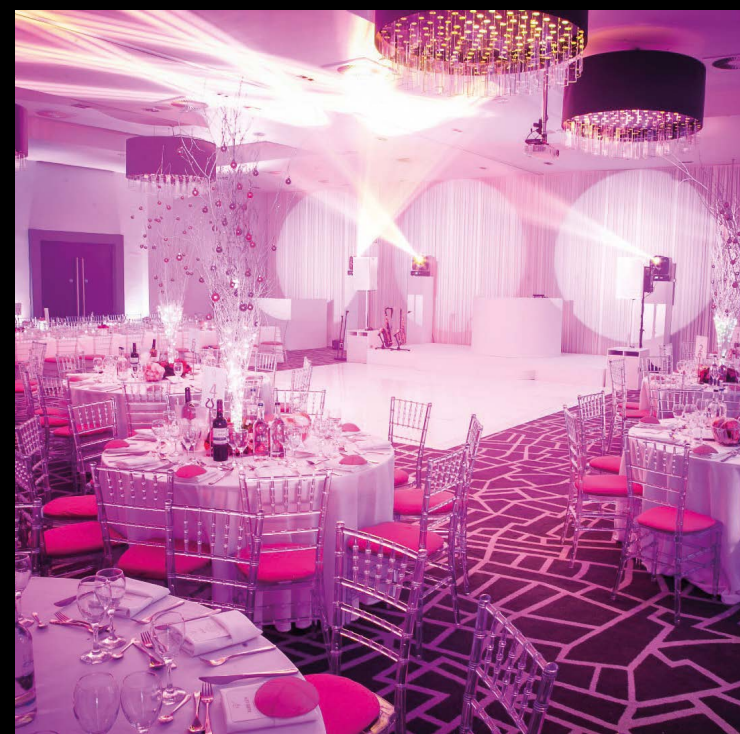

IT'S ALL HERE. AND IT'S ALL YOURS...

Village Hotel Blackpool is a truly unique venue. With such a wide range of facilities all under one roof (and lots more besides on our 236 acre grounds), it's no wonder we're a big hit with conference and event organisers.

- Vibrant & versatile conference and event spaces for up to 600
- 174 newly refurbished bedrooms, with groups rates available
- Delicious and nutritious menus with a selection of options to suit your needs
- Choice of 2 impressive restaurants - Helter Skelter, ideal for groups and our famous Pub & Grill with outdoor terrace
- On-site Starbucks Coffee Shop
- Extensive leisure facilities to reset the balance - Health & Wellness Club, indoor and outdoor pools, golf course and driving range
- Grounds for team building activities
- Accessible to many transport links and close to Blackpool's many attractions
- Free on-site car parking with up to 500 spaces
- Quick and easy booking through our dedicated conference and events coordinators

[EXPLORE OUR HOTEL](#)

[WELCOME](#)

[INSPIRATION](#)

[CATERING](#)

[ACCOMMODATION](#)

[ACTIVITIES](#)

[DINING](#)

[TECHNOLOGY](#)

[CAPACITY](#)

[BLACKPOOL MAP](#)

[VILLAGE MAP](#)

[CONTACT US](#)