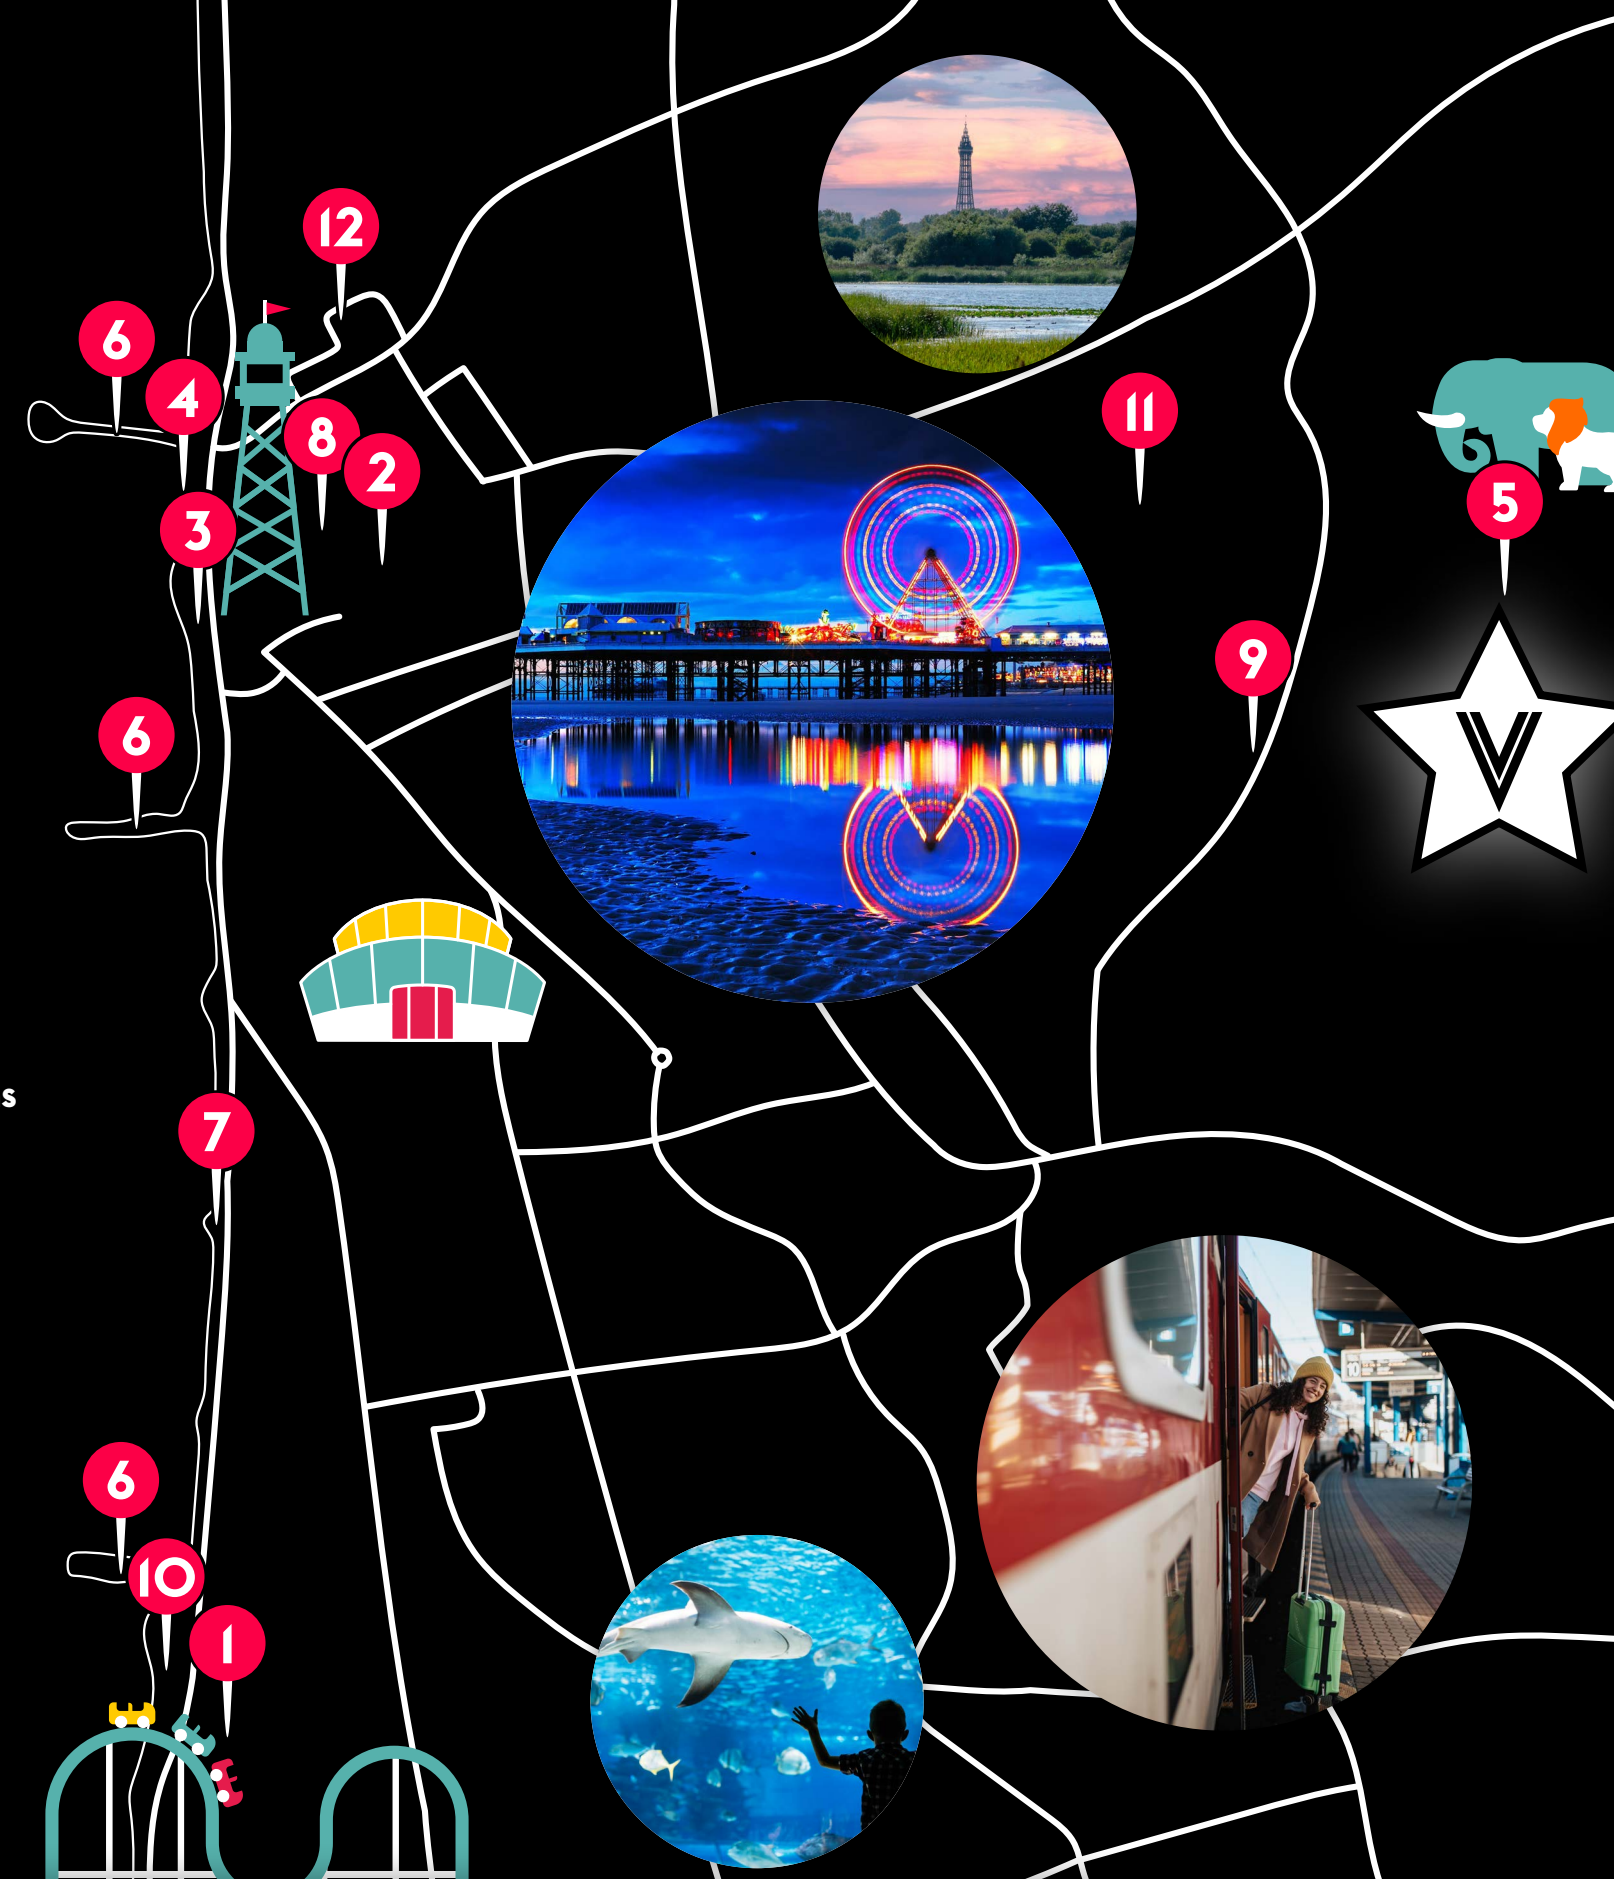

Local attractions & points of interest

- | | |
|--|---|
| 1 Pleasure Beach
Home of The Big One | 8 Blackpool Amusements,
Arcades & Funfair |
| 2 The Winter Gardens
Empress Ballroom
Blackpool Opera House | 8 Grand Theatre
West End shows, Ballet, Opera and Art Exhibitions |
| 3 Blackpool Tower
Comedy Station Comedy Club | 9 Blackpool Model Village & Gardens |
| 4 Blackpool Heritage Trams Tours
Blackpool Illuminations | 10 Sandcastle Waterpark |
| 5 Blackpool Zoo | 11 Stanley Park |
| 6 Blackpool Piers
North, South and Central | 12 Funny Girls |
| 7 Blackpool's Promenade
Sea Life Centre
Madame Tussauds | |