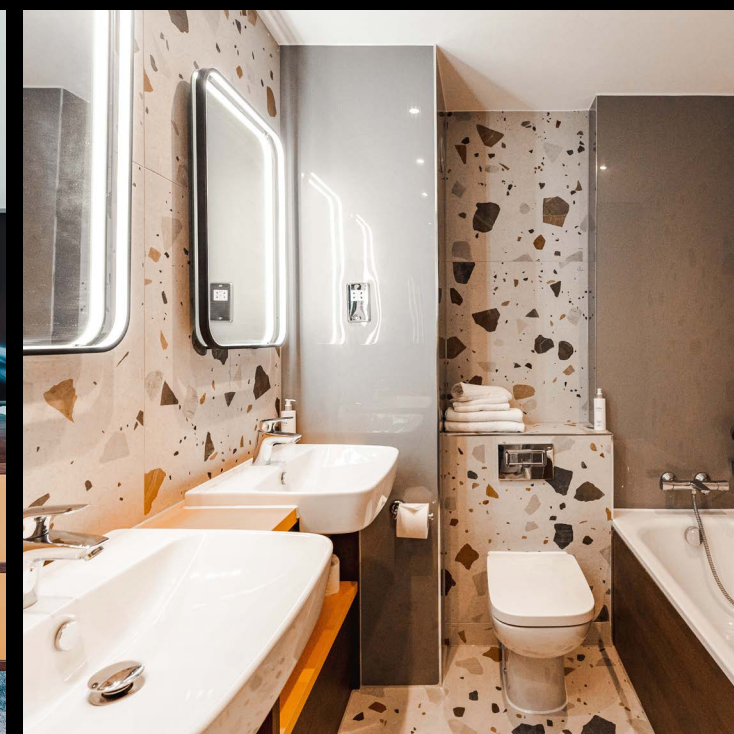

WISH YOU WERE HERE?

You'll love our newly refurbished, bright and airy bedrooms. Featuring extra comfy beds, big TVs, drench showers, desk working space and USB charging ports, our accommodation is more accommodating than most. With a wide choice of flexible room configurations, including doubles, twins, double doubles and interconnecting rooms, we're ideal for groups and longer stay contracts.

Ask about our groups rates.

[GET IN TOUCH](#)

[WELCOME](#)

[FACILITIES](#)

[INSPIRATION](#)

[CATERING](#)

[ACTIVITIES](#)

[DINING](#)

[TECHNOLOGY](#)

[CAPACITY](#)

[BLACKPOOL MAP](#)

[VILLAGE MAP](#)

[CONTACT US](#)