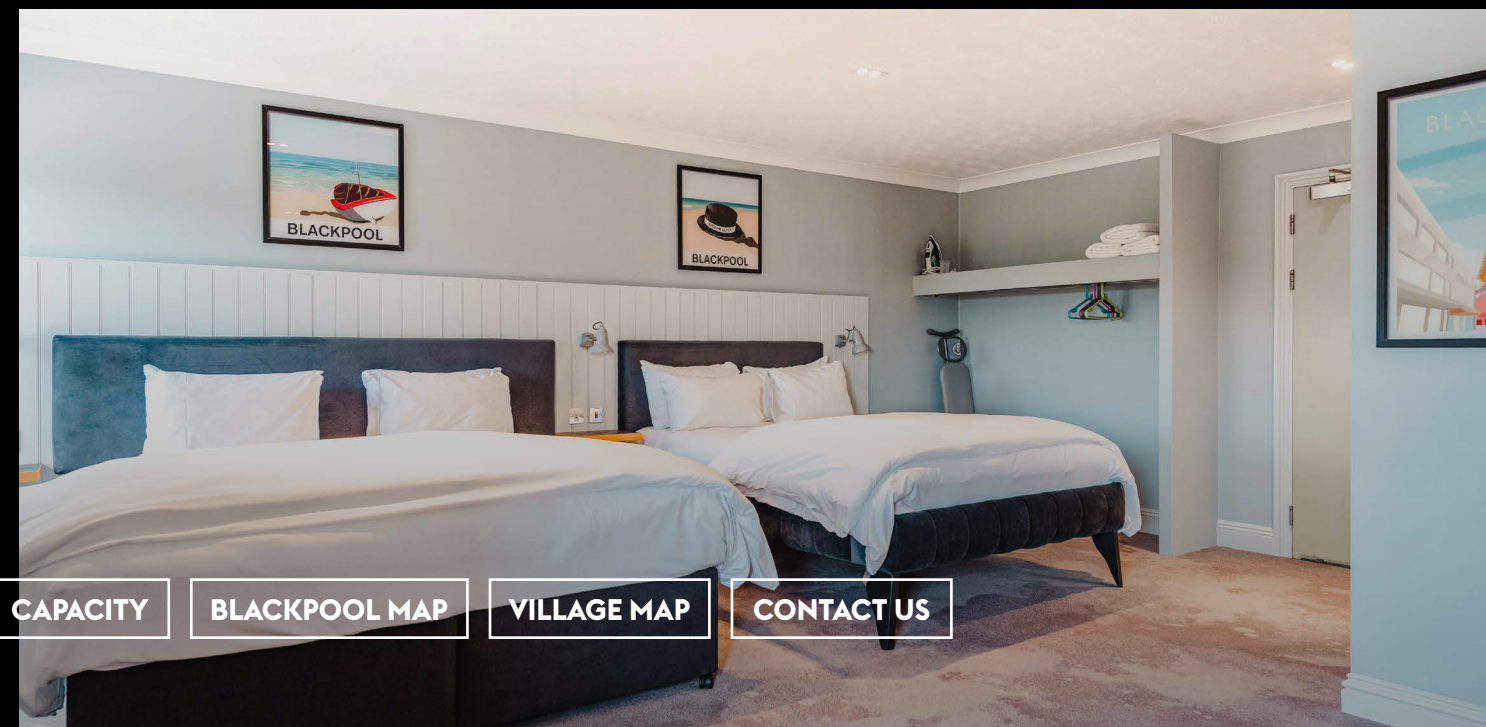

WISH YOU WERE HERE?

You'll love our newly refurbished, bright and airy bedrooms. Featuring extra comfy beds, big TVs, drench showers, desk working space and USB charging ports, our accommodation is more accommodating than most. With a wide choice of flexible room configurations, including doubles, twins, double doubles and interconnecting rooms, we're ideal for groups and longer stay contracts.

Ask about our groups rates.

[GET IN TOUCH](#)

[WELCOME](#)

[FACILITIES](#)

[INSPIRATION](#)

[CATERING](#)

[ACTIVITIES](#)

[DINING](#)

[TECHNOLOGY](#)

[CAPACITY](#)

[BLACKPOOL MAP](#)

[VILLAGE MAP](#)

[CONTACT US](#)