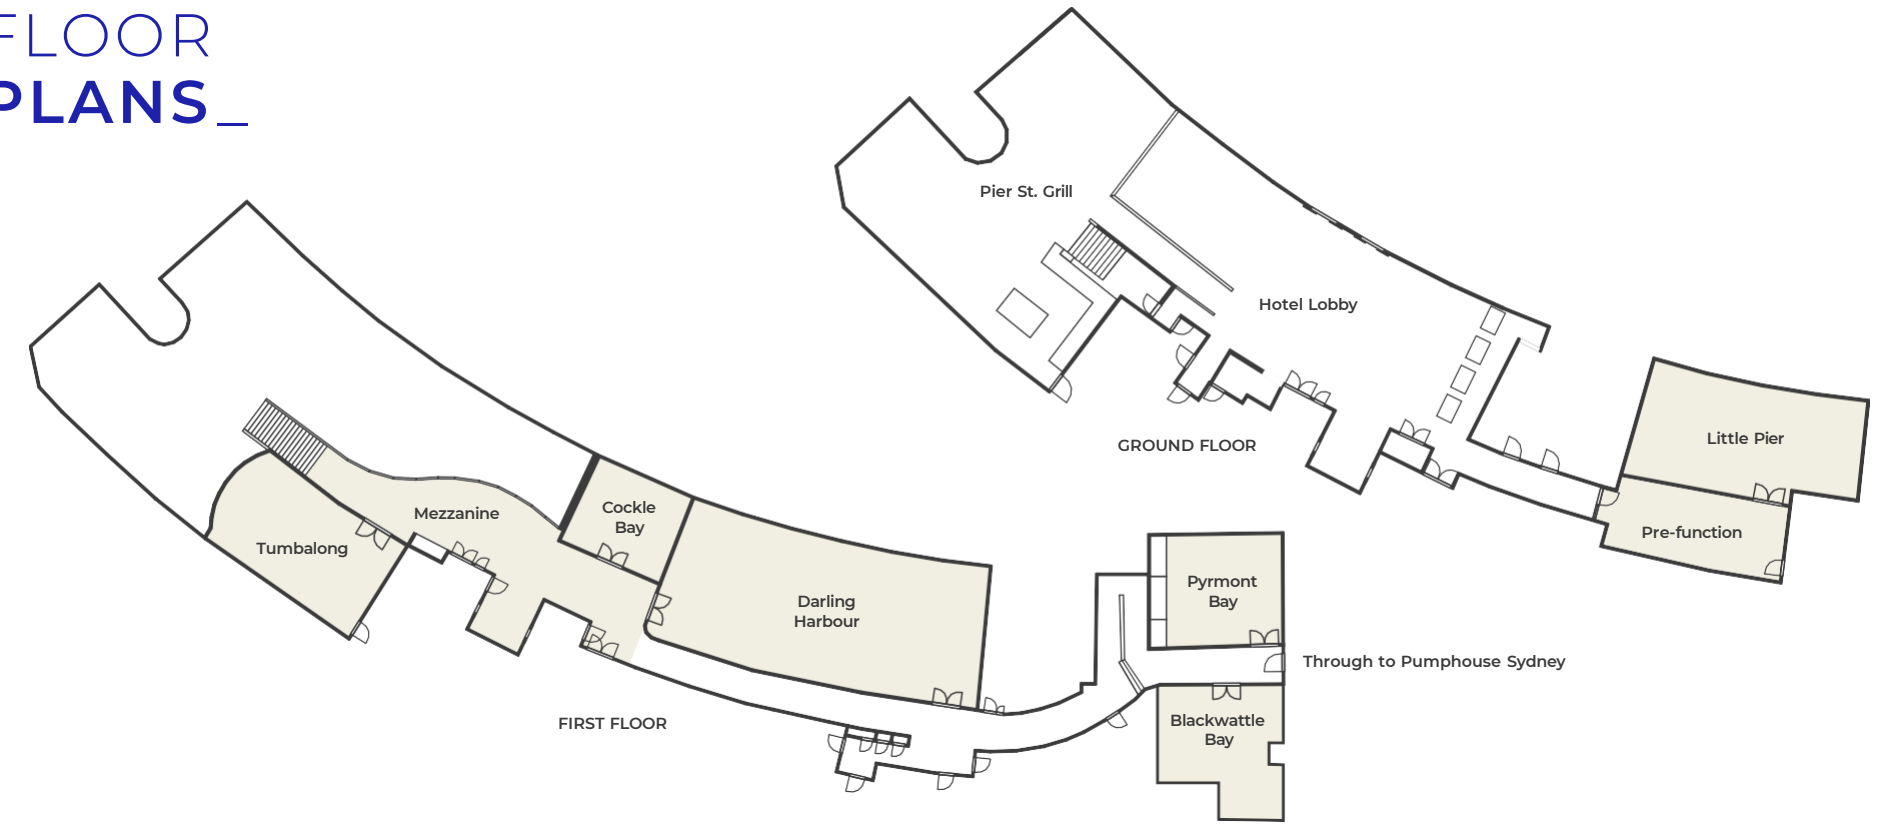

Cockle Bay Room

FLOOR PLANS

	Sqm	Height	Banquet	Cabaret	Theatre	Classroom	Boardroom	U-Shape	Cocktail
Darling Harbour	168	2.4	100	80	120	72	24	30	120
Little Pier	92	2.4	50	40	70	36	26	27	60
Tumbalong	68	2.4	40	32	49	30	20	21	40
Pyrmont Bay	46	2.4	30	24	32	18	14	15	25
Blackwattle Bay	46	2.4	30	21	30	12	10	12	25
Cockle Bay	33	2.4	20	16	24	15	14	15	15