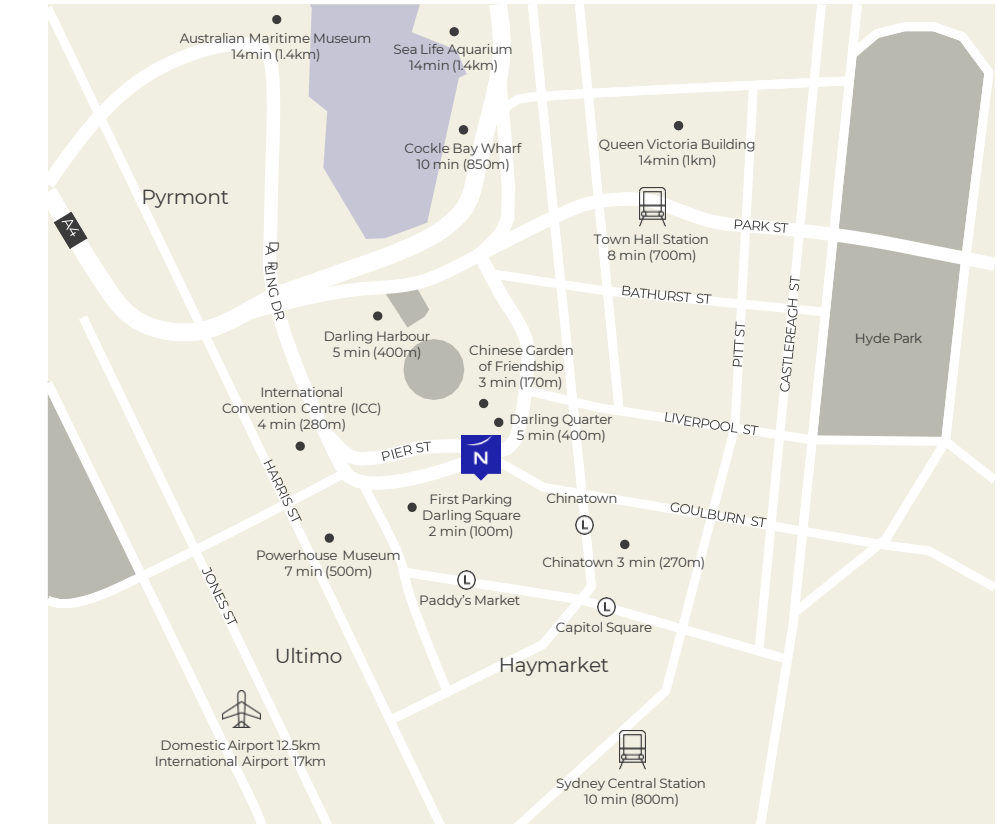

LOCATION MAP _