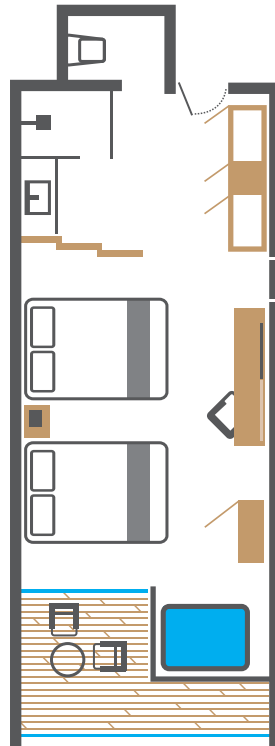

Queen Size
/Hot tub

43 m²

Comoda/TV

Closet

Frigobar

Sofá

Litera