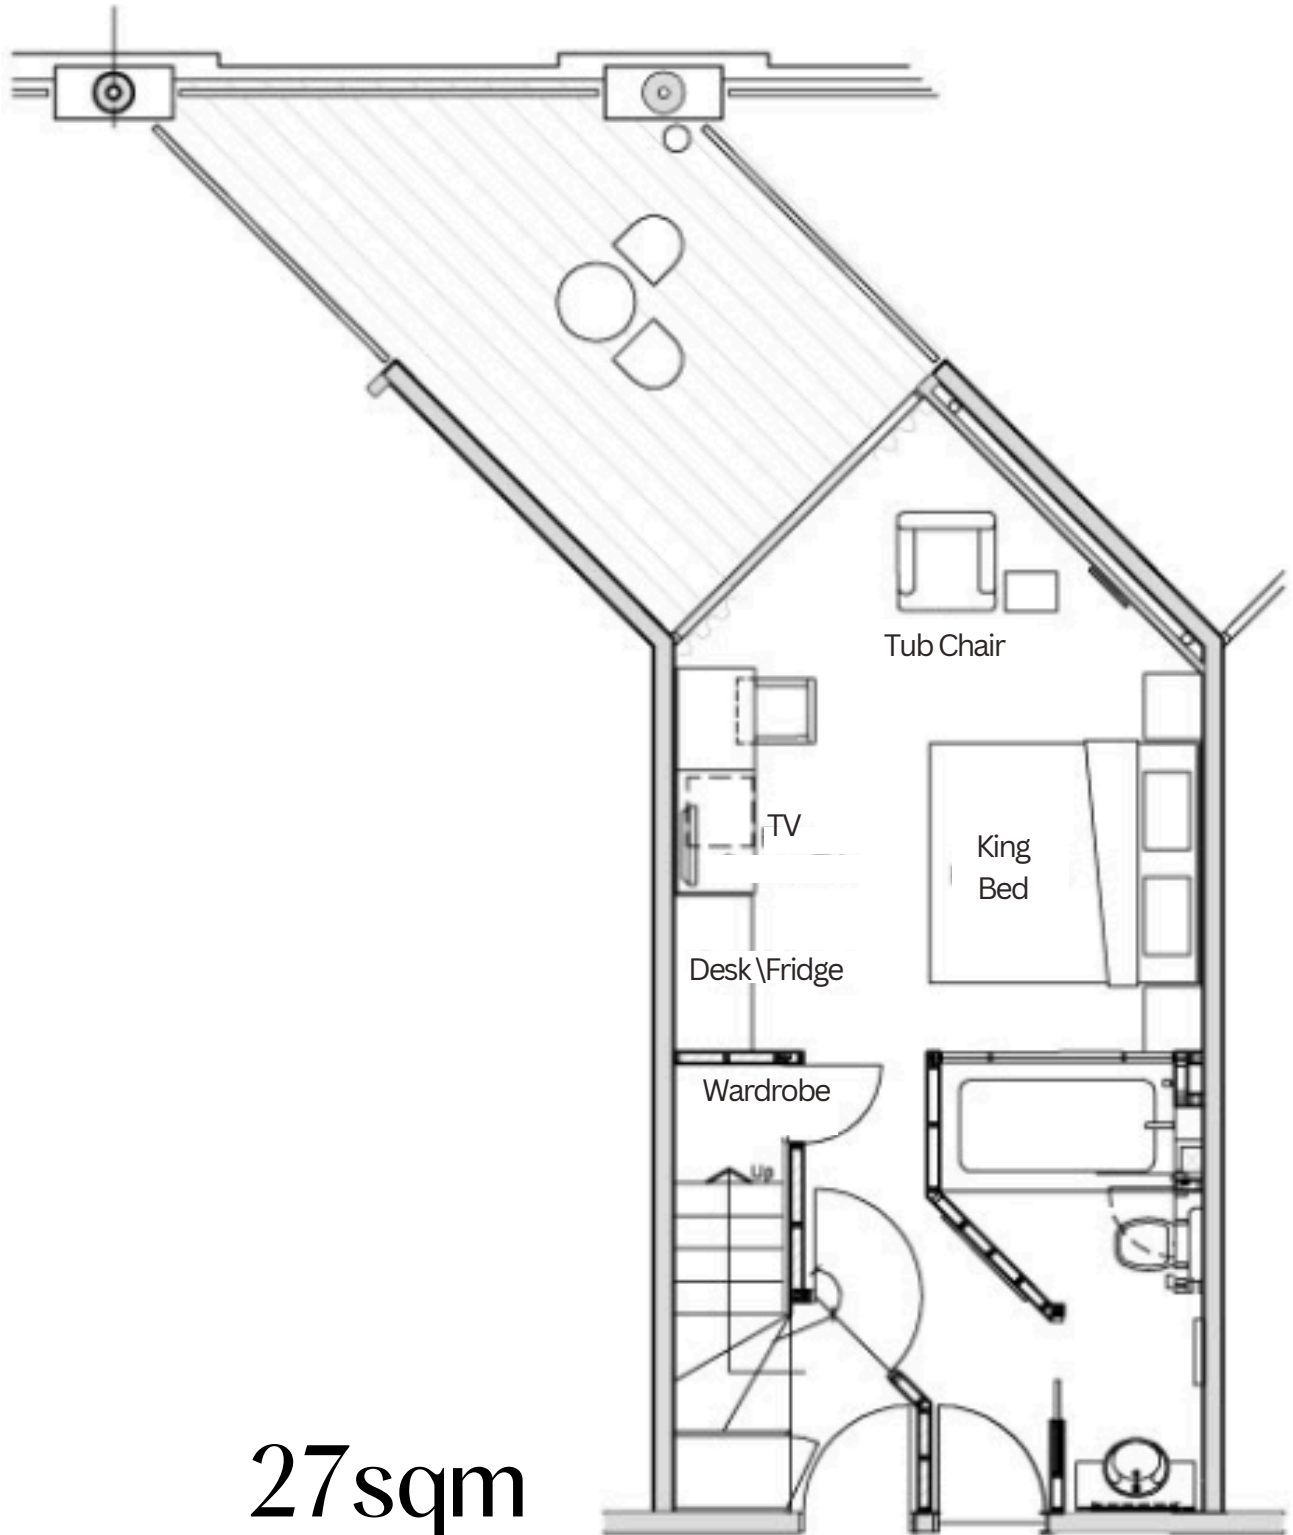

AMORA
RIVERWALK MELBOURNE

FLOOR PLAN

King Room with Spa Bath & Balcony

27sqm